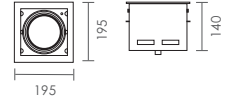

code lamp details

1 light LED spot

3021.35.38.30.50 35W 230V 3000K
3021.35.38.40.50 35W 230V 4000K

Includes LED driver

3500 lm

35W
LED

code lamp details

2 light LED spot