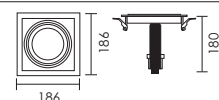

KARDAN PAR 30 DOWNLIGHT

design by Spazio

code lamp details

ROUND

3021.2 max. 32W 230V E27

Requires PAR 30 LED Lamp

code lamp details

SQUARE

3021.3 max. 32W 230V E27

Requires PAR 30 LED Lamp

code lamp details

RECTANGLE

3022.3 max. 2 x 32W 230V E27