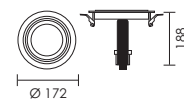

Fig. 1 Adjustable

KARDAN PAR 30 DOWNLIGHT

design by Spazio

code lamp details

ROUND

3021.2 max. 32W 230V E27

Requires PAR 30 LED Lamp

code lamp details