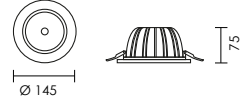

Cut-off
Ø120

2025Lm
(3000K)
2025Lm
(4000K)

15W
LED

Ø 145

75

code lamp details

20W

2859.20.30.31 20W / LED 3000K
2859.20.40.31 20W / LED 4000K