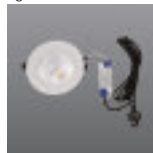

ACTROS 2

- Interior downlight
- Aluminium body
- Glass diffuser
- High quality spring clips (Fig. 1)
- Available in the following Wattages:
  - 15W / 3000 or 4000K
  - 20W / 3000 or 4000K
  - 30W / 3000 or 4000K
- Includes driver and cable (Fig. 2)
- CRI >90
- Class II
- IP20
- 5yr / 50 000hrs Warranty

Fig. 2