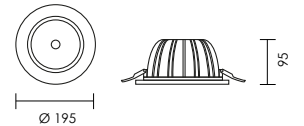

ACTROS 2

Designed by Spazio

31
White

code lamp details

15W

2859.15.30.31 15W / LED 3000K
2859.15.40.31 15W / LED 4000K

Cut-off
Ø120

2025Lm
(3000K)
2025Lm
(4000K)

15W
LED

Ø 145

75

code lamp details

20W

2859.20.30.31 20W / LED 3000K
2859.20.40.31 20W / LED 4000K

Cut-off
Ø145

2700Lm
(3000K)
2700Lm
(4000K)

20W
LED

Ø 170

75

code lamp details

30W

2859.30.30.31 30W / LED 3000K
2859.30.40.31 30W / LED 4000K

Cut-off
Ø170

4050Lm
(3000K)
4050Lm
(4000K)

30W
LED

Ø 195

95