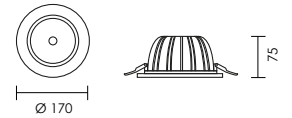

Cut-off
Ø120

2025Lm
(3000K)
2025Lm
(4000K)

15W
LED

Ø 145

75

code lamp details

20W

2859.20.30.31 20W / LED 3000K
2859.20.40.31 20W / LED 4000K

Cut-off
Ø145

2700Lm
(3000K)
2700Lm
(4000K)

20W
LED

Ø 170

75

code lamp details

30W

2859.30.30.31 30W / LED 3000K
2859.30.40.31 30W / LED 4000K