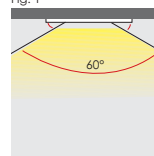

- Interior downlight
- Die-cast aluminium body
- Polycarbonate diffuser
- Low glare, High purity reflector
- Available in the following LED wattages:
  - 15W 3000 and 4000K Dimmable
  - 25W 3000 and 4000K
  - 35W 3000 and 4000K
  - 45W 3000 and 4000K
- COB chip
- 60° Beam (Fig. 1)
- CRI >90
- Includes LED driver and cable
- Class II
- IP 20

Fig. 1