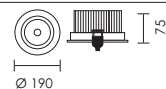

code lamp details

15W Actros Dimmable

2858.15.60.30.31.D 15W 230V 3000K
2858.15.60.40.31.D 15W 230V 4000K
Includes LED driver and cabtyre

1240 lm
(3000K)
1325 lm
(4000K)
15W
LED

code lamp details

25W Actros

2858.25.60.30 25W 230V 3000K
2858.25.60.40 25W 230V 4000K
Includes LED driver and cabtyre

2600 lm
(3000K)
2640 lm
(4000K)
25W
LED

code lamp details

35W Actros

2858.35.60.30 35W 230V 3000K
2858.35.60.40 35W 230V 4000K
Includes LED driver and cabtyre

3620 lm
(3000K)
3680 lm
(4000K)
35W
LED

code lamp details

45W Actros

2858.45.60.30 45W 230V 3000K
2858.45.60.40 45W 230V 4000K
Includes LED driver and cabtyre

4430 lm
(3000K)
4490 lm
(4000K)
45W
LED