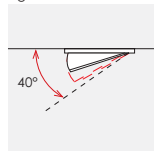

- Adjustable LED downlight
- Body made in die-cast aluminium with aluminium reflector and clear tempered glass diffuser
- High output 35W LED included and available in:
  - Warm White (3000K)
  - Natural White (4000K)
- 40° Tilt (fig.1)
- Includes LED driver
- Class 2
- IP 20

Fig. 1