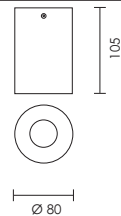

# SOLO

design by Spazio

- 230V surface mounted downlights
- Body in aluminium
- Suitable for Gu10 LED lamps
- Class 1
- IP 20

code lamp details

Aluminium Downlight

**2466** 50W 230V Gu10

Suitable for Gu10 LED lamps