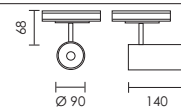

code lamp details

LONE LED 4 WIRE TRACK

246613.30.30T4	15W	230V	LED	3000K
246613.30.31T4	15W	230V	LED	3000K
246613.40.30T4	15W	230V	LED	4000K
246613.40.31T4	15W	230V	LED	4000K

Includes:
-4 wire adaptor (Track)
-LED Driver