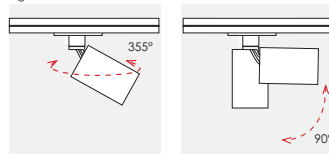

Interior Track and Spot

FLIP ALL OVER 3 WIRE TRACK

design by Spazio

- Track mounted spotlight
- Aluminium body
- 90° Tilt
- 355° Rotation
- Utilises 230V Gu10 lamps
- Suitable for Gu10 LED lamps
- Class I
- IP 20

Fig. 1

FLIP ALL OVER 3 WIRE TRACK

design by Spazio

21
Sand Gold

30
Black

31
White

code lamp details

Flip all over 3 WIRE TRACK