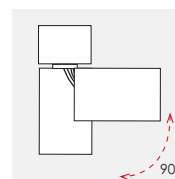

# FLIP ALL OVER

design by Spazio

- Surface mounted spotlight
- Aluminium body
- 90° Tilt
- 350° Rotation
- Utilises 230V Gu10 lamps
- Suitable for Gu10 LED lamps
- Class I
- IP 20

# FLIP ALL OVER

design by Spazio

30  
Black

31  
White

21  
Sand Gold

code lamp details

**Flip** surface

**246609** 10W 230V Gu10