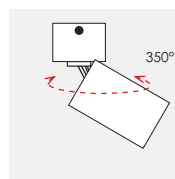

# FLIP ALL OVER

design by Spazio

- Surface mounted spotlight
- Aluminium body
- 90° Tilt
- 350° Rotation
- Utilises 230V Gu10 lamps
- Suitable for Gu10 LED lamps
- Class I
- IP 20