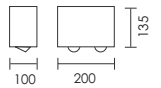

code lamp details

Lone 1 light tilt square

246606 50W 230V Gu10

Suitable for Gu10 LED lamps

code lamp details

Lone 2 light tilt

246607 2x50W 230V Gu10

Suitable for Gu10 LED lamps