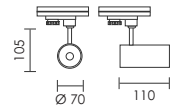

code lamp details

Lone surface

246604 50W 230V Gu10

Suitable for Gu10 LED lamps

code lamp details

Lone track

246605 50W 230V Gu10

Suitable for Gu10 LED lamps