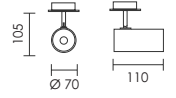

code lamp details

Lone track

246605 50W 230V Gu10

Suitable for Gu10 LED lamps