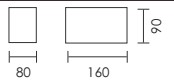

code lamp details

Lone 1 light tilt square

246606 50W 230V Gu10

Suitable for Gu10 LED lamps

code lamp details

Lone 2 light tilt

246607 2x50W 230V Gu10

Suitable for Gu10 LED lamps