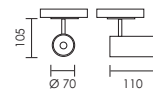

code lamp details

Lone 4 wire track

246605.30	10W	230V	Gu10
246605.31	10W	230V	Gu10

Includes 4 wire track adaptor