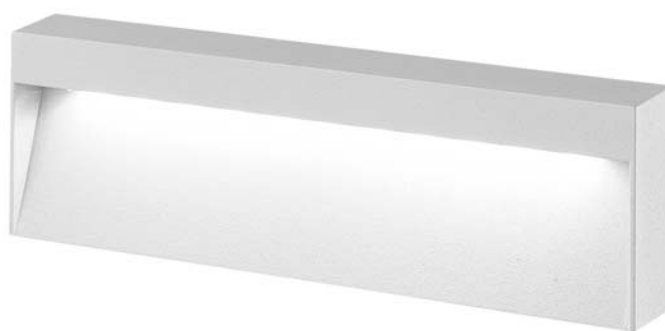

# TREAD

design by Spazio

- Exterior wall fitting
- Aluminium body
- Clear polycarbonate diffuser
- Stainless steel screws
- 4W/230V/LED - Square
- 9W/230V/LED - Rectangle
- 3000K/4000K
- Class I
- IP 65
- Inland quality

31  
White

code lamp details