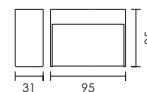

31
White

code lamp details

Tread Footlight Square

2383.30.31 4W/230V/LED
2383.40.31 4W/230V/LED

code lamp details

Tread Footlight Rectangle

2384.30.31 9W/230V/LED
2384.40.31 9W/230V/LED