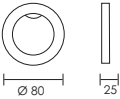

code lamp details

Luna Square

2380.02.30.30 3W 230V 3000K
2380.02.30.31 3W 230V 3000K

Includes mounting plate for 4 x 4 box and LED driver.

code lamp details

Diva Round

2381.01.30.30 2W 230V 3000K
2381.01.30.31 2W 230V 3000K

Includes mounting plate for 4 x 4 box and LED driver.

code lamp details

Diva Square

2381.02.30.30 2W 230V 3000K
2381.02.30.31 2W 230V 3000K

Includes mounting plate for 4 x 4 box and LED driver.