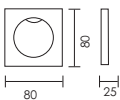

Includes mounting plate for 4 x 4 box and LED driver.