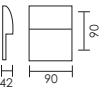

code lamp details

Luna Round

2380.01.30.30 3W 230V 3000K
2380.01.30.31 3W 230V 3000K

Includes mounting plate for 4 x 4 box and LED driver.

code lamp details

Luna Square

2380.02.30.30 3W 230V 3000K
2380.02.30.31 3W 230V 3000K

Includes mounting plate for 4 x 4 box and LED driver.

code lamp details

Diva Round

2381.01.30.30 2W 230V 3000K
2381.01.30.31 2W 230V 3000K

Includes mounting plate for 4 x 4 box and LED driver.

code lamp details

Diva Square

2381.02.30.30 2W 230V 3000K
2381.02.30.31 2W 230V 3000K

Includes mounting plate for 4 x 4 box and LED driver.