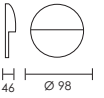

Complete with mounting plate

Fig. 2 Attach the plate, connect the fitting and plaster over

code lamp details

Luna Round

2380.01.30.30 3W 230V 3000K
2380.01.30.31 3W 230V 3000K

Includes mounting plate for 4 x 4 box and LED driver.