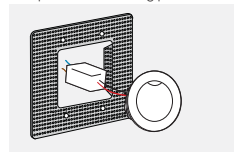

DIVA + LUNA

design by Spazio

- LED Footlight
- Body made in aluminium
- PMMA diffuser
- Includes mounting plate and LED driver
- The mounting plate is designed for a standard 4 x 4 junction box which is fully recessed into the wall and plastered over (Fig. 2)
- Luna Round and square:
3W / 230V / LED / 3000K / 240Lm
- Diva Round and square:
2W / 230V / LED / 3000K / 150Lm
- Class III
- IP 54
- Inland quality

Complete with mounting plate

Fig. 2 Attach the plate, connect the fitting and plaster over

code lamp details

Luna Round

2380.01.30.30 3W 230V 3000K
2380.01.30.31 3W 230V 3000K

Includes mounting plate for 4 x 4 box and LED driver.