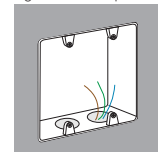

DIVA + LUNA

design by Spazio

- LED Footlight
- Body made in aluminium
- PMMA diffuser
- Includes mounting plate and LED driver
- The mounting plate is designed for a standard 4 x 4 junction box which is fully recessed into the wall and plastered over (Fig. 2)
- Luna Round and square:
3W / 230V / LED / 3000K / 240Lm
- Diva Round and square:
2W / 230V / LED / 3000K / 150Lm
- Class III
- IP 54
- Inland quality

Complete with mounting plate

Fig. 2 Attach the plate, connect the fitting and plaster over

code lamp details

Luna Round

2380.01.30.30 3W 230V 3000K
2380.01.30.31 3W 230V 3000K

Includes mounting plate for 4 x 4 box and LED driver.