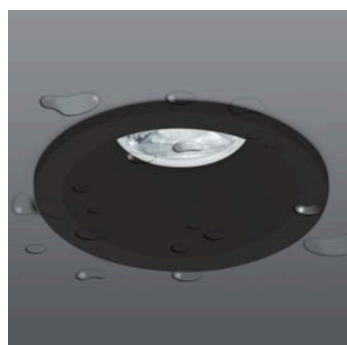

InteriorDownlights

2303 LED

design by Spazio

- Splashproof downlight
- Die-cast aluminium body
- Glass diffuser
- Anti-glare
- Suitable for Gu10 LED lamps
- Class II
- IP 65

code lamp details

Anti-glare downlight