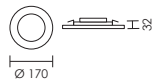

Code	Description	Kelvin / Lumen
2278.1230.31	12W / LED	3000K
2278.1240.31	12W / LED	4000K

Includes integral LED driver.