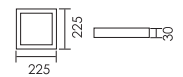

SATURN RANGE

design by Spazio

code lamp details

Saturn Square 18W

2272.18.30.31 18W/230V LED - 3000K
2272.18.40.31 18W/230V LED - 4000K

Includes LED driver

1980Lm
2160Lm

18W
LED

code lamp details

Saturn Square 24W

2272.24.30.31 24W/230V LED - 3000K
2272.24.40.31 24W/230V LED - 4000K

Includes LED driver

2640Lm
2880Lm

24W
LED

code lamp details

Saturn Square Surface 18W

2273.18.30.31 18W/230V LED - 3000K
2273.18.40.31 18W/230V LED - 4000K

Includes LED driver

1980Lm
2160Lm

18W
LED

code lamp details

Saturn Square Surface 24W

2273.24.30.31 24W/230V LED - 3000K
2273.24.40.31 24W/230V LED - 4000K

Includes LED driver

2640Lm
2880Lm

24W
LED