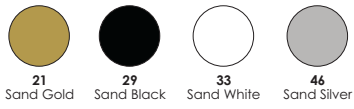

code   lamp details

Anti-Glare Downlight

2206.21   10W 230V Gu10

Suitable for Gu10 LED lamps