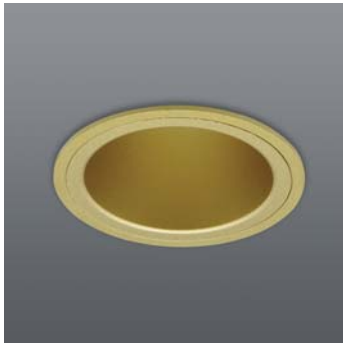

# UNTOLD

design by Spazio

- Recessed mounted downlight
- Anti-glare
- Aluminium body
- Matt finish
- Suitable for Gu10 LED lamps
- Class II
- IP 20

code                      lamp details

Anti-Glare Downlight