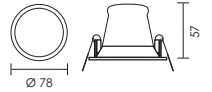

code   lamp details

Anti-Glare Downlight

2206.46   10W 230V Gu10

Suitable for Gu10 LED lamps