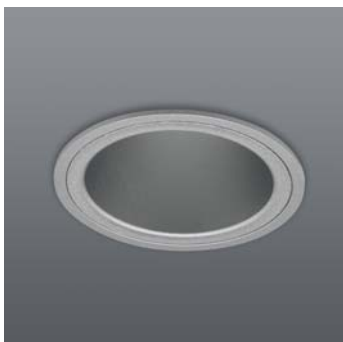

code   lamp details

Anti-Glare Downlight

2206.46   10W 230V Gu10

Suitable for Gu10 LED lamps