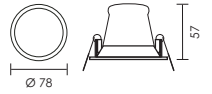

code   lamp details

Anti-Glare Downlight

2206.29   10W 230V Gu10

Suitable for Gu10 LED lamps