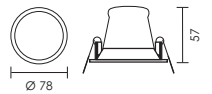

**2206.21**                      10W 230V Gu10

Suitable for Gu10 LED lamps

code                      lamp details

Anti-Glare Downlight

**2206.29**                      10W 230V Gu10

Suitable for Gu10 LED lamps