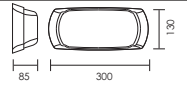

Exterior Wall and Ceiling

FRANCY

design by Fumagalli

- Exterior bulkhead
- Shockproof resin body
- Available as:
 - Rectangular (Francy OP)
 - Up & Down (Francy)
- UV stabilised
- Opal PMMA diffuser
- Available for the following Lamps:
 - Francy OP: E27, CFL or LED max. 60W 180mm in length
 - Francy: 6W/E27 2700K (included)
- Class II
- IP 66
- Coastal quality

2A1.000.000 max. 60W 230V E27
(max. L.180mm)

max. 60W
E27 CFL / LED

code lamp details

Francy Bulkhead

1A1.000.000 6W 230V E27

Includes lamp

2700K

6W
E27