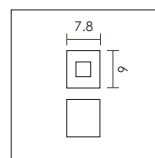

Fig. 2

TAPELIGHT PROFILES

design by Spazio

05
Anodised
Silver

TINY RECESSED PROFILE

To be used with LEDtape + accessories

code
2m profile
1048.2.05

code
Diffuser
1048.D