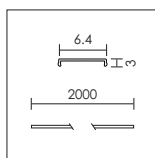

Fig. 2

TAPELIGHT PROFILES

design by Spazio

05
Anodised
Silver

TINY RECESSED PROFILE

To be used with LEDtape + accessories

code
2m profile
1048.2.05

code
Diffuser
1048.D