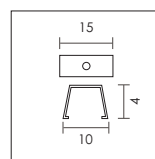

code
Mounting clip
1048.MC