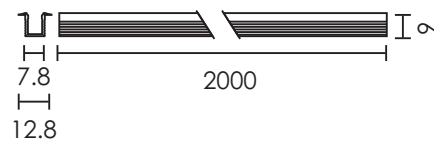

Fig. 2

TAPELIGHT PROFILES

design by Spazio

05
Anodised
Silver

TINY RECESSED PROFILE

To be used with LEDtape + accessories

code
2m profile
1048.2.05

code
Diffuser
1048.D