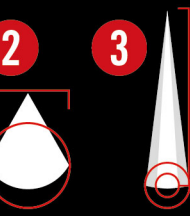

140mm

1

**PURE BEAM®
FOCUS**
FLOOD & SPOT

2

3

TWIST
FOCUS

4

5