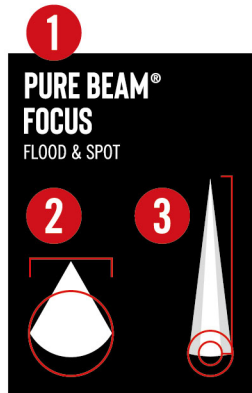

1

**PURE BEAM®
FOCUS**
FLOOD & SPOT

2

3