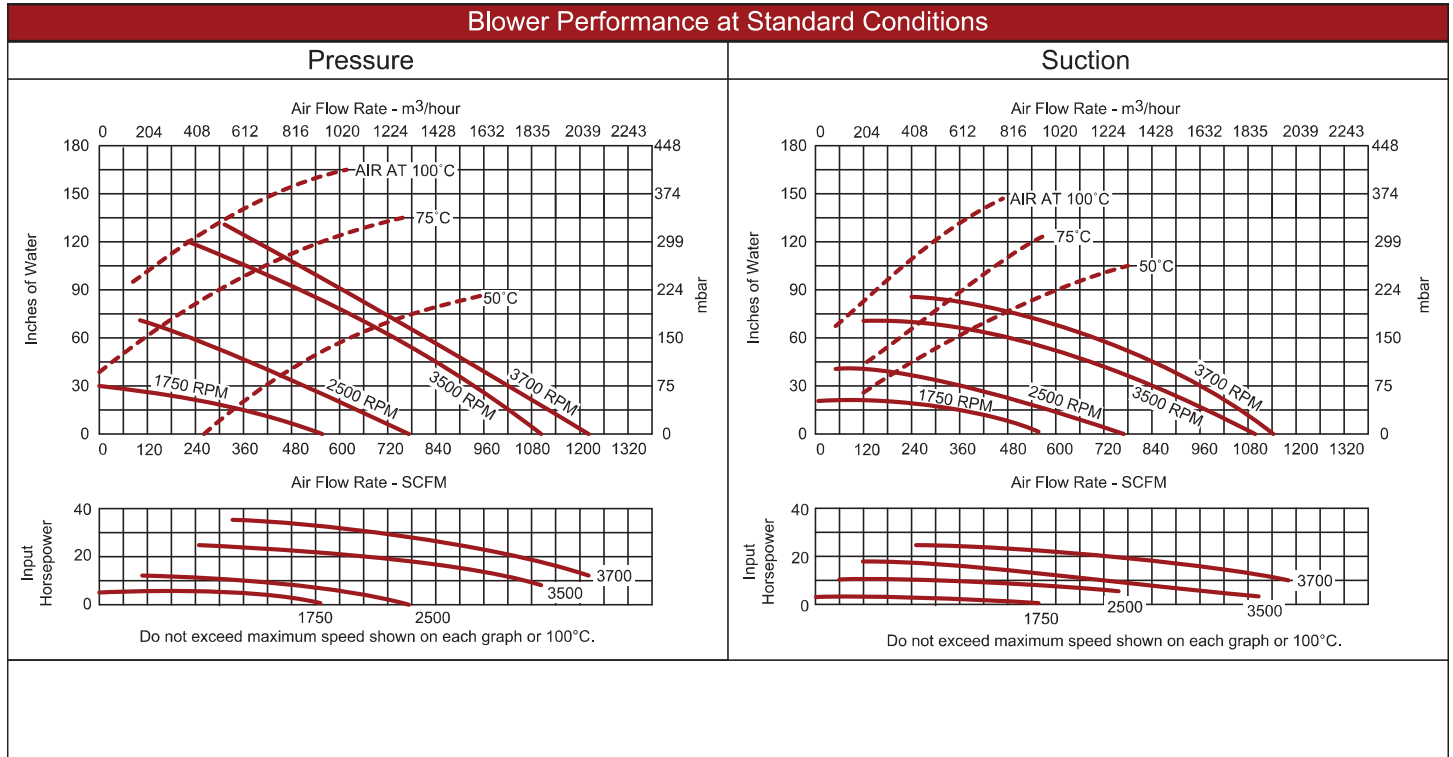

AMETEK DYNAMIC FLUID SOLUTIONS
75 North Street, Saugerties, NY 12477
USA: +1 215-256-6601 - Europe: +49 7703 930909 - Asia: +86 21 5763 1258
Customer Service Fax: +1 215.256.1338
www.ametekdfs.com