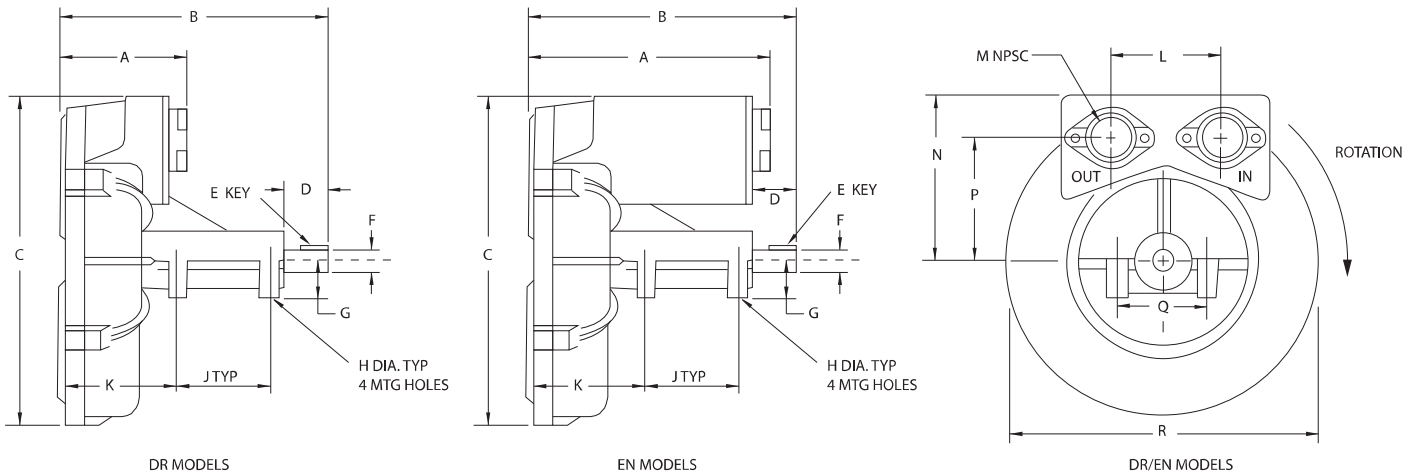

Remote Drive (Motorless) Blowers

DR/EN/CP 979RD

ROTRON®

1. NOTES
   1 DRAWING NOT TO SCALE, CONTACT FACTORY FOR SCALE CAD DRAWING.
   2 CONTACT FACTORY FOR BLOWER MODEL LENGTHS NOT SHOWN.

		Specification IN/MM															
Model Number	Part Number	A	B	C	D	E	F	G	J	H	K	L	M	N	P	Q	R
DR979RDNT	080760	10.5	23.5	19.78	3.00	.50	1.88	2.75	.765	6.75	11.7	9.76	4.00	10.15	6.63	7.55	19.25
		266.7	596.9	502.4	76.2	12.7	47.8	69.9	19.4	171.5	297.2	247.9	101.6	257.8	168.4	191.8	489
EN979RDL	080761	23.5	25.17	19.78	3.00	.50	1.88	2.75	.765	6.75	11.7	9.76	4.00	10.15	6.63	7.55	19.25
		596.9	639.3	502.4	76.2	12.7	47.8	69.9	19.4	171.5	297.2	247.9	101.6	257.8	168.4	191.8	489