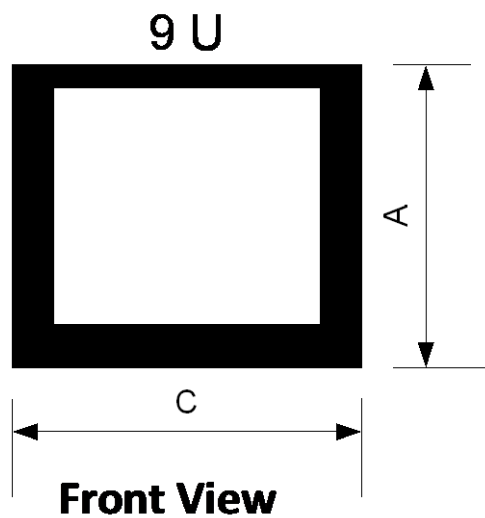

Product Name: Wall Cabinet 9U 600x450. Threaded Profiles.

Features

- A mild-steel 450mm deep wall cabinet with a glass front door and threaded profiles for direct fixing using M6 screws.
- The front profile is adjustable towards the front or rear of the cabinet.
- Cable access points are located in the rear top and bottom. The cabinets are provided with fixing

points on the rear for mounting on a wall.

- Size 9U

Dimensions

Side View

Product	A Height	B Depth	C Width
	U	mm	mm
WAL-T-9U-450	9	450	600
WAL-T-12U-450	12	450	600
WAL-T-15U-450	15	450	600
WAL-T-21U-450	21	450	600