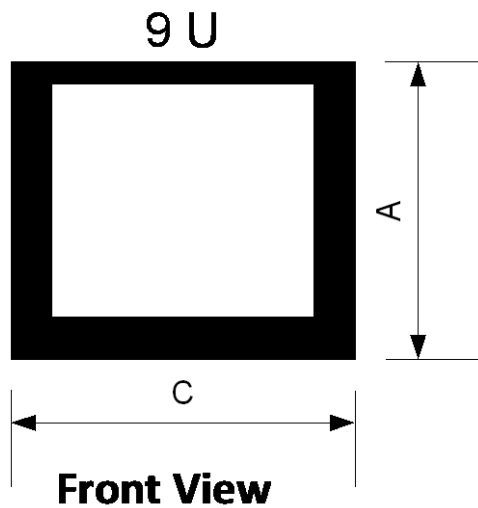

Product Name: Wall Cabinet 9U 600x250. Threaded Profiles.

Features

- A mild-steel 250mm deep wall cabinet with a glass front door and threaded profiles for direct fixing using M6 screws.
- Cable access points are located in the rear top and bottom. The cabinets are provided with fixing points on the rear for mounting on a wall.
- The front profile is adjustable towards the front or rear of the cabinet.
- Size 9U-21U
- 600x250mm

Dimensions

Product	A Height	B Depth	C Width
	U	mm	mm
WAL-T-9U-250	9	250	600
WAL-T-12U-250	12	250	600
WAL-T-15U-250	15	250	600
WAL-T-21U-250	21	250	600