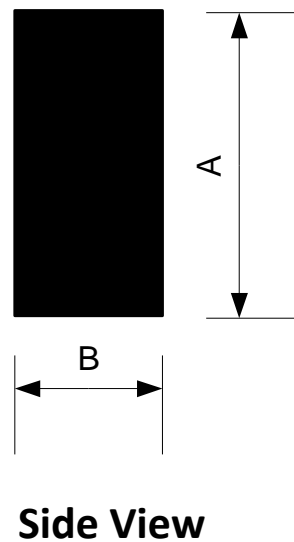

Product Name: Wall Cabinet 9U 600x250. Threaded Profiles.

Features

- A mild-steel 250mm deep wall cabinet with a glass front door and threaded profiles for direct fixing using M6 screws.
- Cable access points are located in the rear top and bottom. The cabinets are provided with fixing points on the rear for mounting on a wall.
- The front profile is adjustable towards the front or rear of the cabinet.
- Size 9U-21U
- 600x250mm

Dimensions

Product	A Height	B Depth	C Width
	U	mm	mm
WAL-T-9U-250	9	250	600
WAL-T-12U-250	12	250	600
WAL-T-15U-250	15	250	600
WAL-T-21U-250	21	250	600