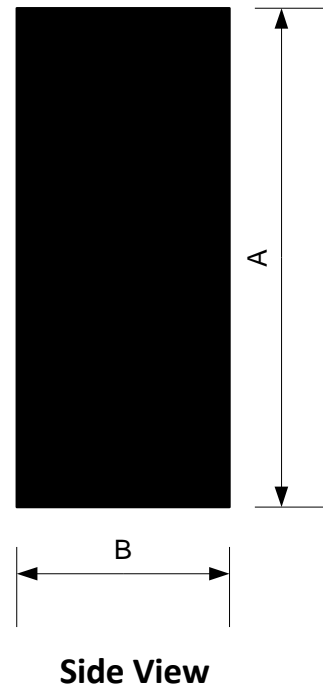

Product Name: Wall Cabinet 21U 600x450. Threaded Profiles.

Features

- A mild-steel 450mm deep wall cabinet with a glass front door and threaded profiles for direct fixing using M6 screws.
- The front profile is adjustable towards the front or rear of the cabinet.
- Cable access points are located in the rear top and bottom. The cabinets are provided with fixing

points on the rear for mounting on a wall.

- Size 21U

Dimensions

Product	A Height	B Depth	C Width
	U	mm	mm
WAL-T-9U-450	9	450	600
WAL-T-12U-450	12	450	600
WAL-T-15U-450	15	450	600
WAL-T-21U-450	21	450	600