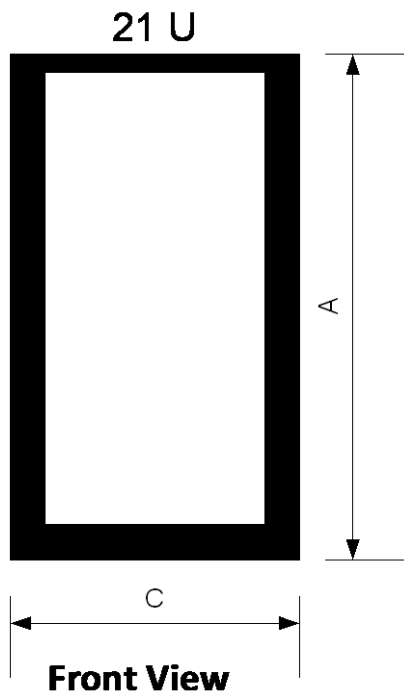

Product Name: Wall Cabinet 21U 600x450. Threaded Profiles.

Features

- A mild-steel 450mm deep wall cabinet with a glass front door and threaded profiles for direct fixing using M6 screws.
- The front profile is adjustable towards the front or rear of the cabinet.
- Cable access points are located in the rear top and bottom. The cabinets are provided with fixing

points on the rear for mounting on a wall.

- Size 21U

Dimensions

Product	A Height	B Depth	C Width
	U	mm	mm
WAL-T-9U-450	9	450	600
WAL-T-12U-450	12	450	600
WAL-T-15U-450	15	450	600
WAL-T-21U-450	21	450	600