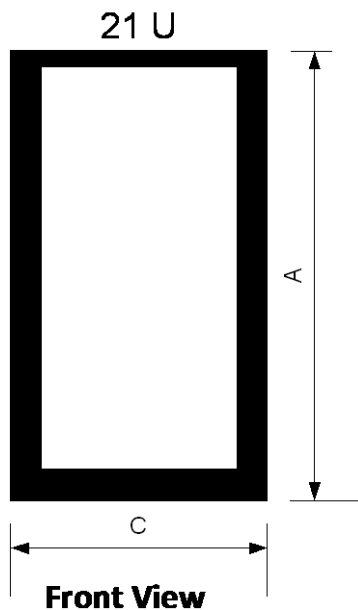

Product Name: Wall Cabinet 21U 600x250. Threaded Profiles.

Features

- A mild-steel 250mm deep wall cabinet with a glass front door and threaded profiles for direct fixing using M6 screws.
- Cable access points are located in the rear top and bottom. The cabinets are provided with fixing points on the rear for mounting on a wall.
- The front profile is adjustable towards the front or rear of the cabinet.
- Size 9U-21U
- 600x250mm

Dimensions

Product	A Height	B Depth	C Width
	U	mm	mm
WAL-T-9U-250	9	250	600
WAL-T-12U-250	12	250	600
WAL-T-15U-250	15	250	600
WAL-T-21U-250	21	250	600