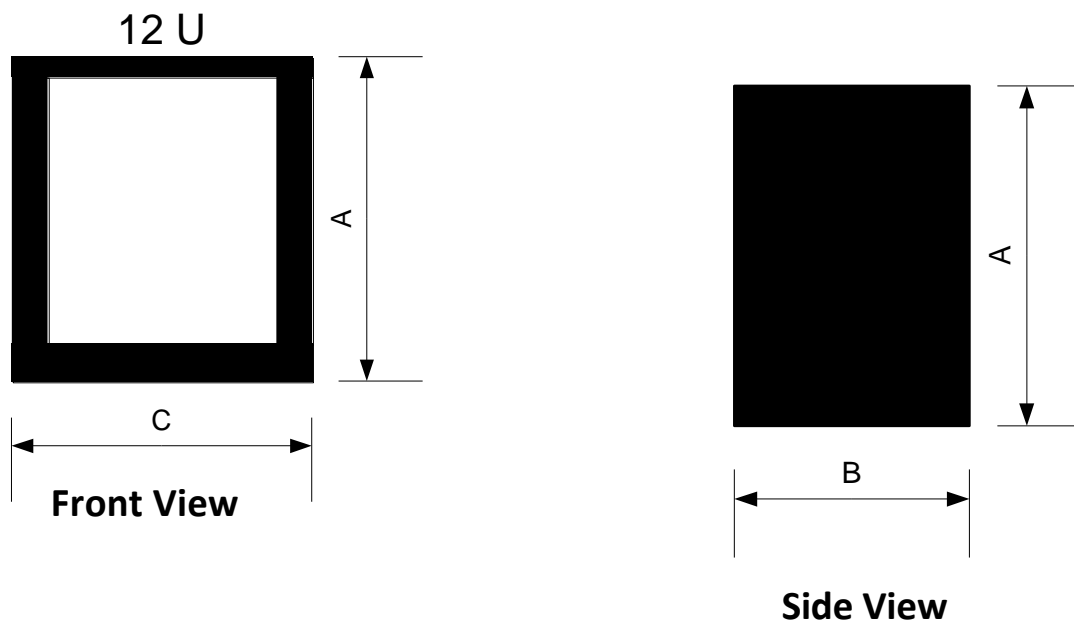

## Product Name: Wall Cabinet 12U 600x450. Threaded Profiles.

### Features

- A mild-steel 450mm deep wall cabinet with a glass front door and threaded profiles for direct fixing using M6 screws.
- The front profile is adjustable towards the front or rear of the cabinet.
- Cable access points are located in the rear top and bottom. The cabinets are provided with fixing points on the rear for mounting on a wall.
- Size 12U

### Dimensions

Product	A Height	B Depth	C Width
	U	mm	mm
WAL-T-9U-450	9	450	600
WAL-T-12U-450	12	450	600
WAL-T-15U-450	15	450	600
WAL-T-21U-450	21	450	600