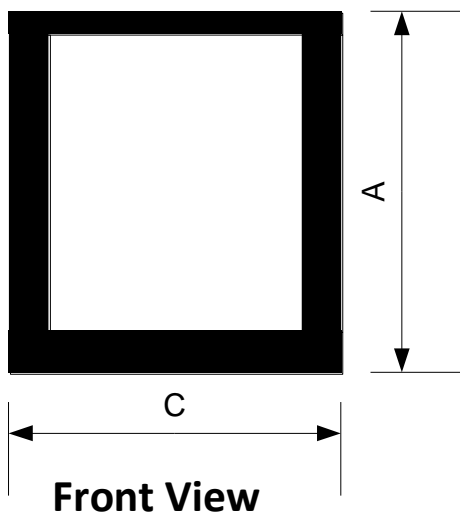

Product Name: Wall Cabinet 12U 600x250. Threaded Profiles.

Features

- A mild-steel 250mm deep wall cabinet with a glass front door and threaded profiles for direct fixing using M6 screws.
- Size 9U-21U
- 600x250mm
- Cable access points are located in the rear top and bottom. The cabinets are provided with fixing points on the rear for mounting on a wall.
- The front profile is adjustable towards the front or rear of the cabinet.

Dimensions

12 U

Product	A Height	B Depth	C Width
	U	mm	mm
WAL-T-9U-250	9	250	600
WAL-T-12U-250	12	250	600
WAL-T-15U-250	15	250	600
WAL-T-21U-250	21	250	600