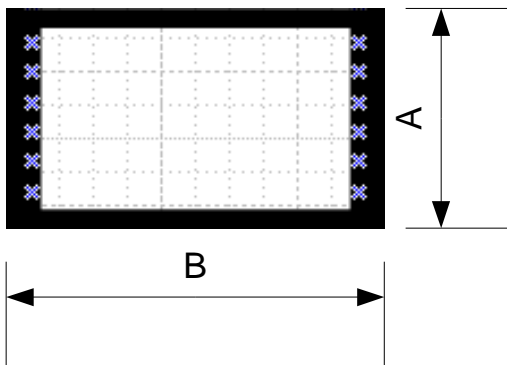

Product Name Termination Box 6U. Threaded Profiles.

Features

- A mild-steel compact 150mm deep wall mounted enclosure with threaded profiles for direct fixings using M6 screws.
- The front profile is hinged and adjustable towards the front or rear of the cabinet.
- Cable access points are located in the rear, top and bottom.
- The cabinets are provided with fixing points on the rear for mounting on a wall.
- Size 2U-6U
- Threaded profiles for M6 screws.

Dimensions

Front View

Side View

Product	A Height		B Length	C Depth
	U	mm	mm	mm
TER-TWB-2U	2U	180	600	150
TER-TWB-4U	4U	270	600	150
TER-TWB-6U	6U	360	600	150