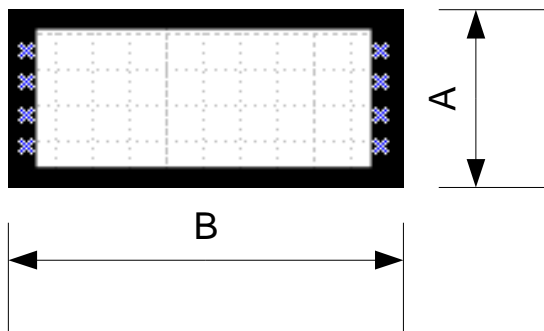

Product Name Termination Box 4U. Threaded Profiles.

**Features**

- A mild-steel compact 150mm deep wall mounted enclosure with threaded profiles for direct fixings using M6 screws.
- The front profile is hinged and adjustable towards the front or rear of the cabinet.
- Cable access points are located in the rear, top and bottom.
- The cabinets are provided with fixing points on the rear for mounting on a wall.
- Size 2U-6U
- Threaded profiles for M6 screws.

**Dimensions**

**Front View**

**Side View**

Product	A Height		B Length	C Depth
	U	mm	mm	mm
TER-TWB-2U	2U	180	600	150
TER-TWB-4U	4U	270	600	150
TER-TWB-6U	6U	360	600	150