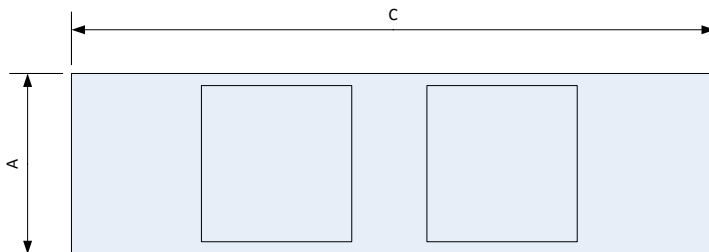

Product Name: Sonos Connect Amp Faceplate & Shelf

Features

- Sonos Connect Amps Faceplate and shelf
- 3U high faceplate.
- 300mm deep shelf.
- Front plate to hold 2 Sonos Connect Amps.

Dimensions

Product	A Height	B Depth	C Width
	U	Mm	mm
SHE-CAN-1U30-SON-2AMP	3	300	485