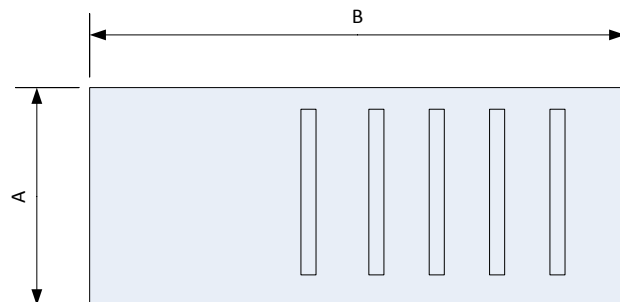

Product Name: Sonos Connect Amp Faceplate & Shelf

Features

- Sonos Connect Amps Faceplate and shelf
- 3U high faceplate.
- 300mm deep shelf.
- Front plate to hold 2 Sonos Connect Amps.

Dimensions

Product	A Height	B Depth	C Width
	U	Mm	mm
SHE-CAN-1U30-SON-2AMP	3	300	485