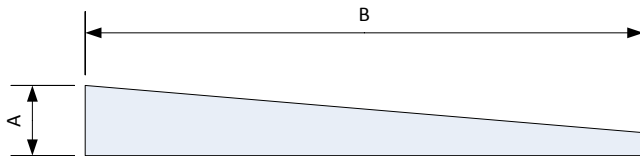

## Product Name Apple TV Faceplate & Shelf

### Features

- Apple TV Faceplate and shelf designed to frame the Apple TV 2<sup>nd</sup> Generation component.
- 1U high faceplate.
- 300mm deep shelf.
- Front plate to hold 2 Apple TV's.

### Dimensions

Product	A Height	B Depth	C Width
	U	Mm	mm
SHE-CAN-1U30-2ATV	1	300	485