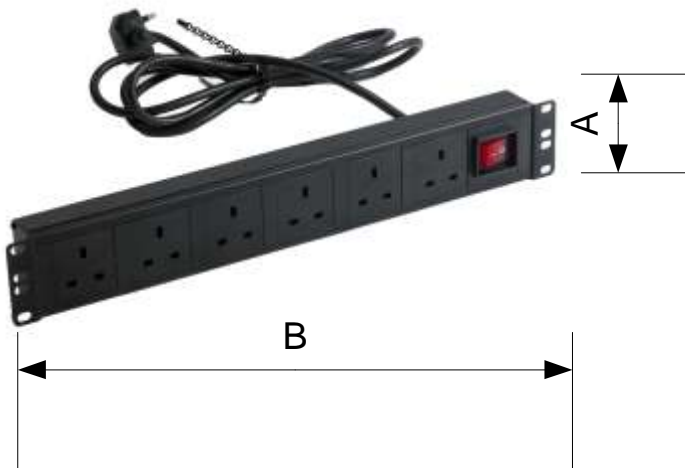

Product Name: 6 Way PDU Horizontal, Surge

Features

- 6 Way Horizontal Surge Protected - Power Distribution Units (PDUs) are units which are mounted into a data/server cabinet, to provide power for the housed equipment.
- Our PDUs are 1.5U in height, and are built using a tough aluminium extrusion.
- All our PDUs have a 3m power lead with 13A UK plug as standard, with other options available.

Dimensions

Product	A Height	B Length
	U	mm
POW-PDU-H6	1.5	490
POW-PDU-H6SUR	1.5	490
POW-PDU-V8SUR	1.5	490
POW-PDU-V12SUR	1.5	490