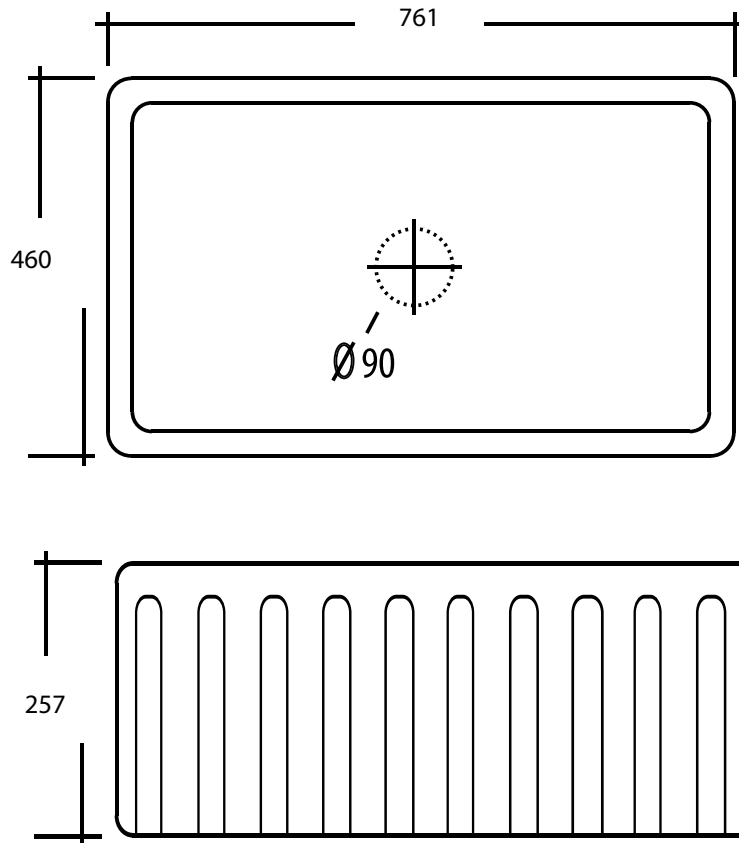

Fluted Apron

761

Sink

farmhousesinks.com.au

Dimensions (MM)

* DUE TO THE MANUFACTURING PROCESS SINKS MAY HAVE SLIGHT VARIANCES IN SIZE. THESE DIMENSIONS SHOULD BE USED AS A GUIDE ONLY. WE STRONGLY RECOMMEND THE SINK BE ON SITE WHEN CABINETS OR BENCH TOPS ARE BEING PREPARED FOR THE SINK.