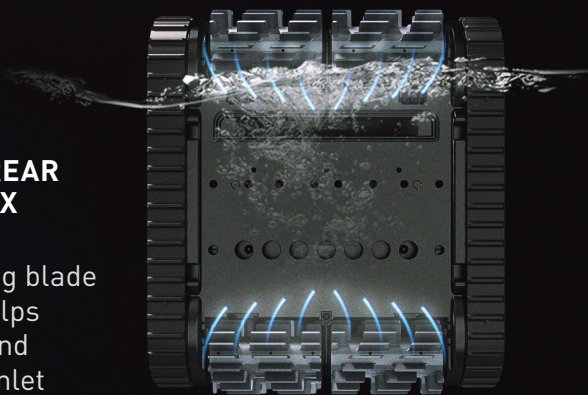

EPI C 8642 iQ

Power, Agility and Convenient Control

TRADE SERIES
EXCLUSIVE

Tangle-Reducing Swivel

Storage Caddy

iAquaLink Control

ROBOTIC

PREMIUM ROBOTIC POOL CLEANERS

ADVANCED CLEANING WITH CONVENIENT APP CONTROL.

Clean your pool regardless where you are... The Polaris® EPIC™ 8642 iQ offers iAquaLink® app control along with enhanced maneuverability and vigorous scrubbing for thorough cleaning.

60' CABLE WITH TANGLE-REDUCING SWIVEL

Helps to prevent tangling during operation

FRONT AND REAR DOUBLE HELIX BRUSHES

Patent-pending blade design that helps channel dirt and debris to the inlet

CONNECTS TO HOME WiFi FOR REMOTE ACCESS

- Countdown Timer
- Easy Lift Removal System
- Remote Control
- Troubleshooting Tips

CORE FEATURES

CYCLONIC VACUUM TECHNOLOGY

UNMATCHED MANEUVERABILITY

PATENTED EASY LIFT REMOVAL SYSTEM

LARGE FILTER CANISTER WITH TRANSPARENT LID