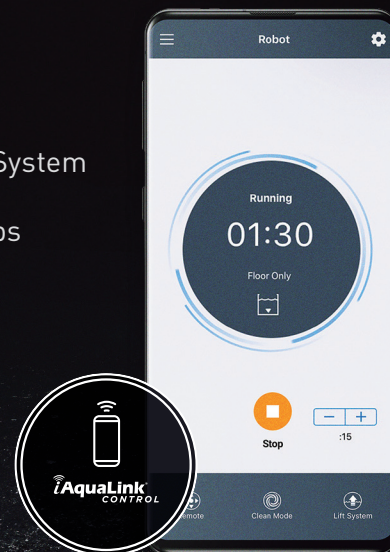

ADVANCED CLEANING WITH CONVENIENT APP CONTROL.

Clean your pool regardless where you are... The Polaris® EPIC™ 8642 iQ offers iAquaLink® app control along with enhanced maneuverability and vigorous scrubbing for thorough cleaning.

60' CABLE WITH TANGLE-REDUCING SWIVEL

Helps to prevent tangling during operation

FRONT AND REAR DOUBLE HELIX BRUSHES

Patent-pending blade design that helps channel dirt and debris to the inlet

CONNECTS TO HOME WiFi FOR REMOTE ACCESS

- Countdown Timer
- Easy Lift Removal System
- Remote Control
- Troubleshooting Tips

CORE FEATURES

CYCLONIC VACUUM TECHNOLOGY

UNMATCHED MANEUVERABILITY

PATENTED EASY LIFT REMOVAL SYSTEM

LARGE FILTER CANISTER WITH TRANSPARENT LID