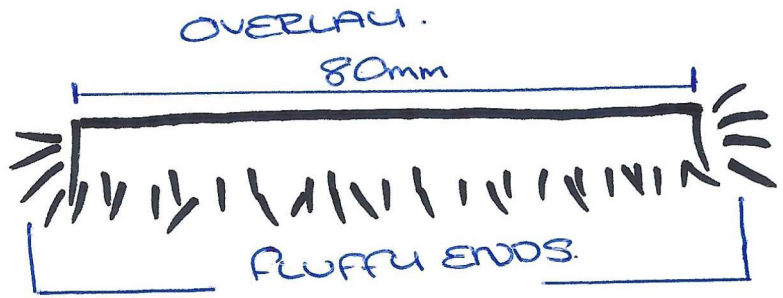

HEAD  
0g.  
CORE.

CORE  
0.5g.

COLOURS

- BASE. - HARVEST GOLD
- DARK - AUTUMN GOLD.
- MID - GINGER.