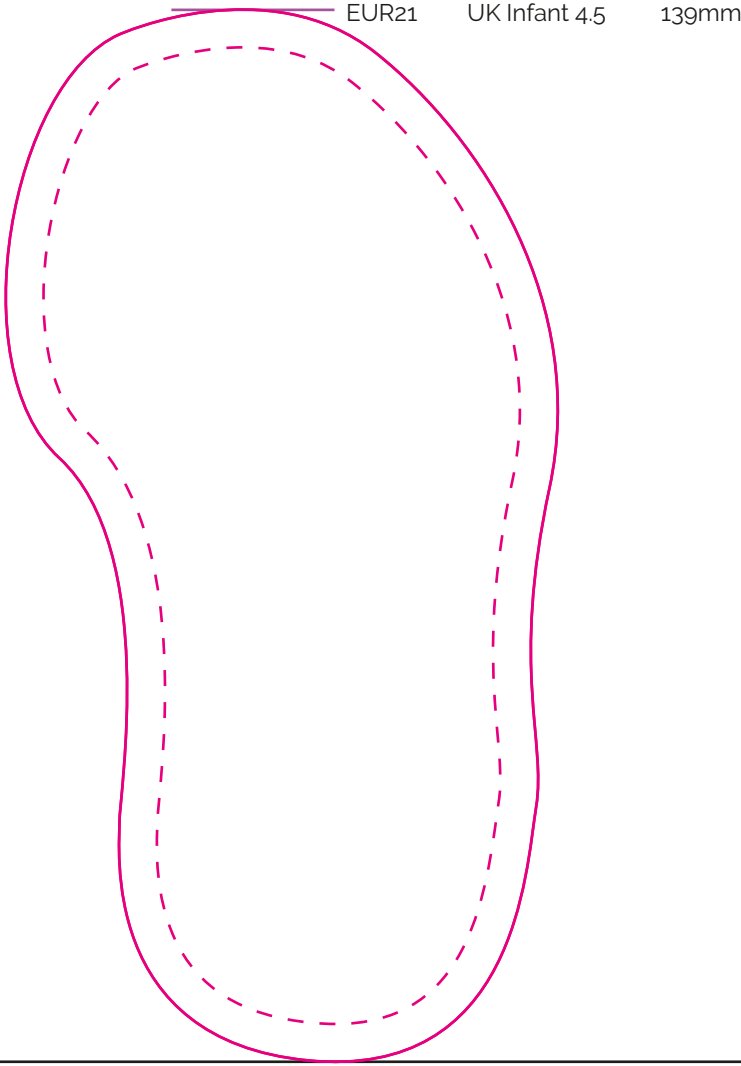

# SIZE GUIDE

## Children's sandals with buckle

EUR20 UK Infant 4 132mm

Please print at a scale of 100%,  
don't select a 'scale to fit' setting.

Heel

# SIZE GUIDE

Children's sandals with buckle

EUR21    UK Infant 4.5    139mm

Please print at a scale of 100%,  
don't select a 'scale to fit' setting.

Heel