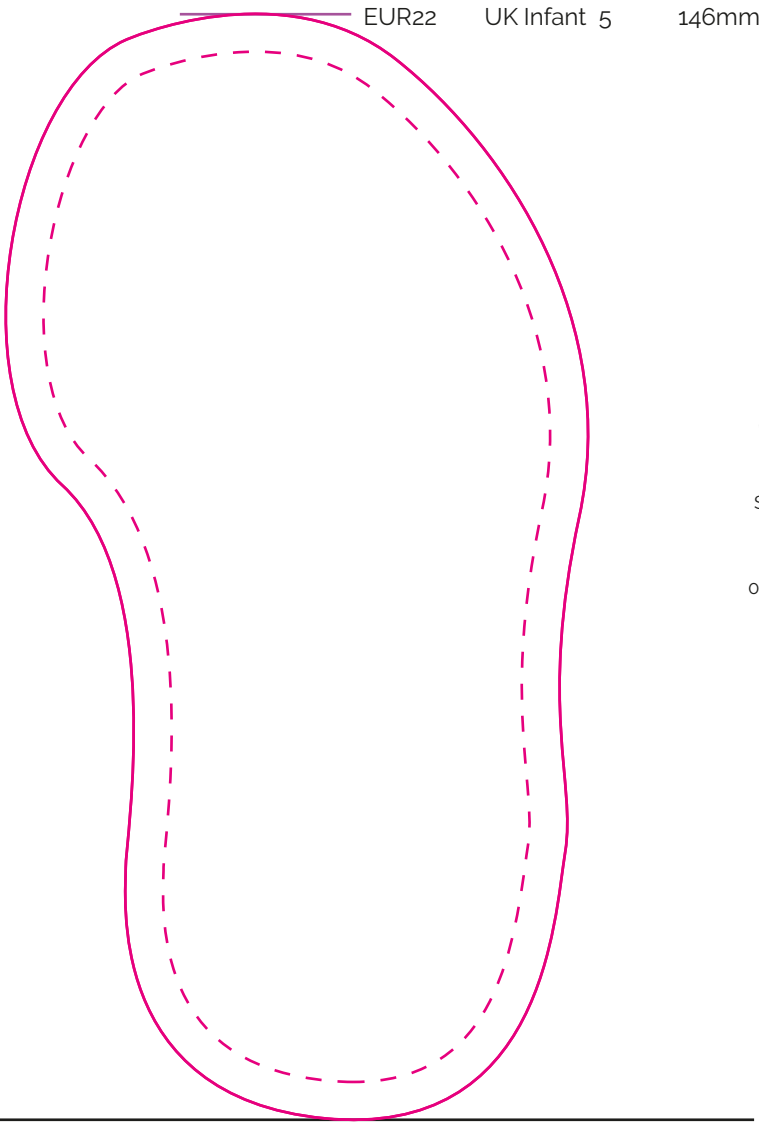

SIZE GUIDE

Children's sandals with buckle

Please print at a scale of 100%,
don't select a 'scale to fit' setting.