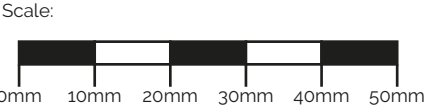

SIZE GUIDE

Children's sandals with buckle

Please print at a scale of 100%,
don't select a 'scale to fit' setting.