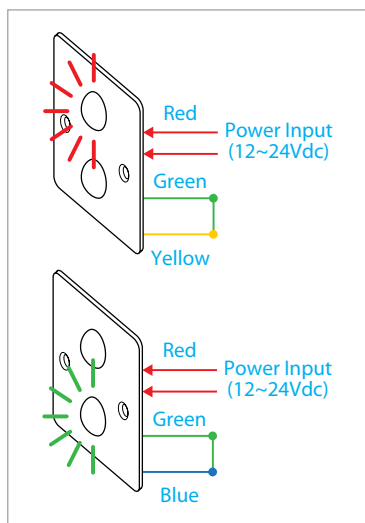

BT

Batteries

- 12Vdc
- Sealed lead acid

PRODUCT	V	AH	H	W	D
B5/1.3	12	1.3	57	97	43
B5/2	12	2.3	178	61	35
B5/3.4	12	3.3	100	135	66
B5/4.5	12	4.5	100	90	70
B5/7	12	7	150	65	99
B5/18	12	18	165	180	70

TLM

LED Light

- Operating voltage 12Vdc
- Adjustable programme
- Surface or flush mount
- LED indicator ● Red ● Green

PRODUCT	H	W	D
TLM 200	85	85	2
TLM 100	115	33	

TLM 200

TLM 100