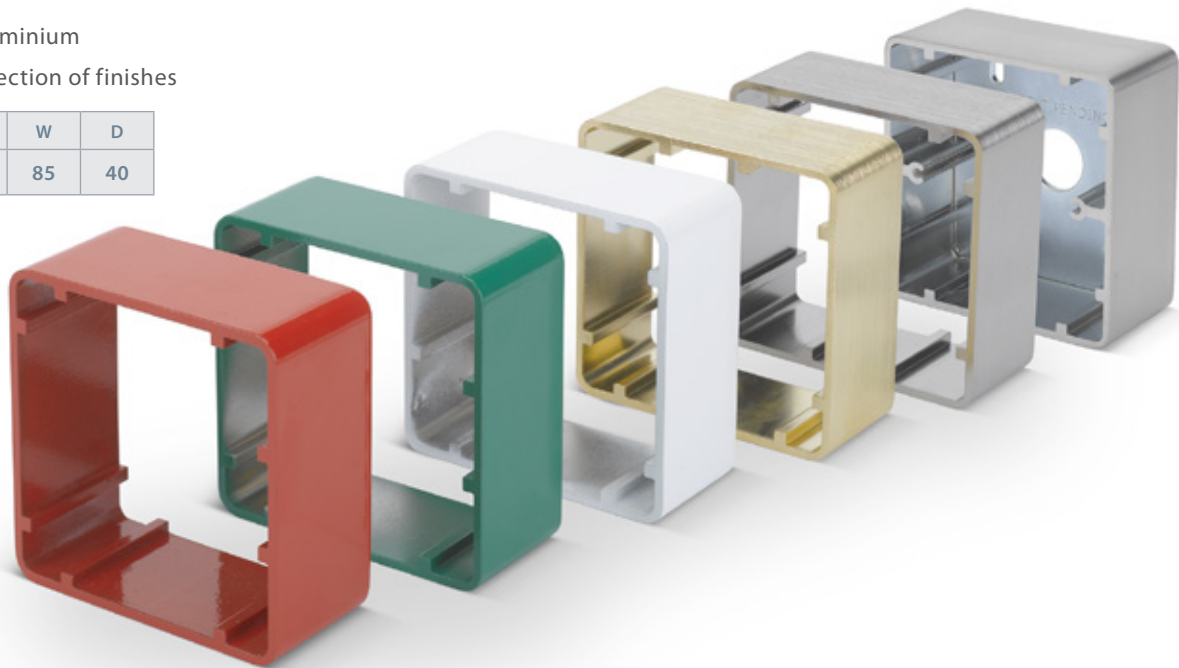

DRB

Surface Housing

- Aluminium
- Selection of finishes

H	W	D
85	85	40

DRB-SH-R	DRB-SH-G	DRB-SH-W	DRB-SH-B	DRB-SH	DRB-86-03
GLOSS RED	GLOSS GREEN	GLOSS WHITE	BRUSHED BRASS	STAINLESS STEEL EFFECT	SILVER WITH BACK BOX

DRB-SH-N

S/STEEL

DRB-SH-N-B

BRASS

Surface Housing

- Aluminium
- Stainless Steel or Brushed Brass effect

H	W	D
85	38	40