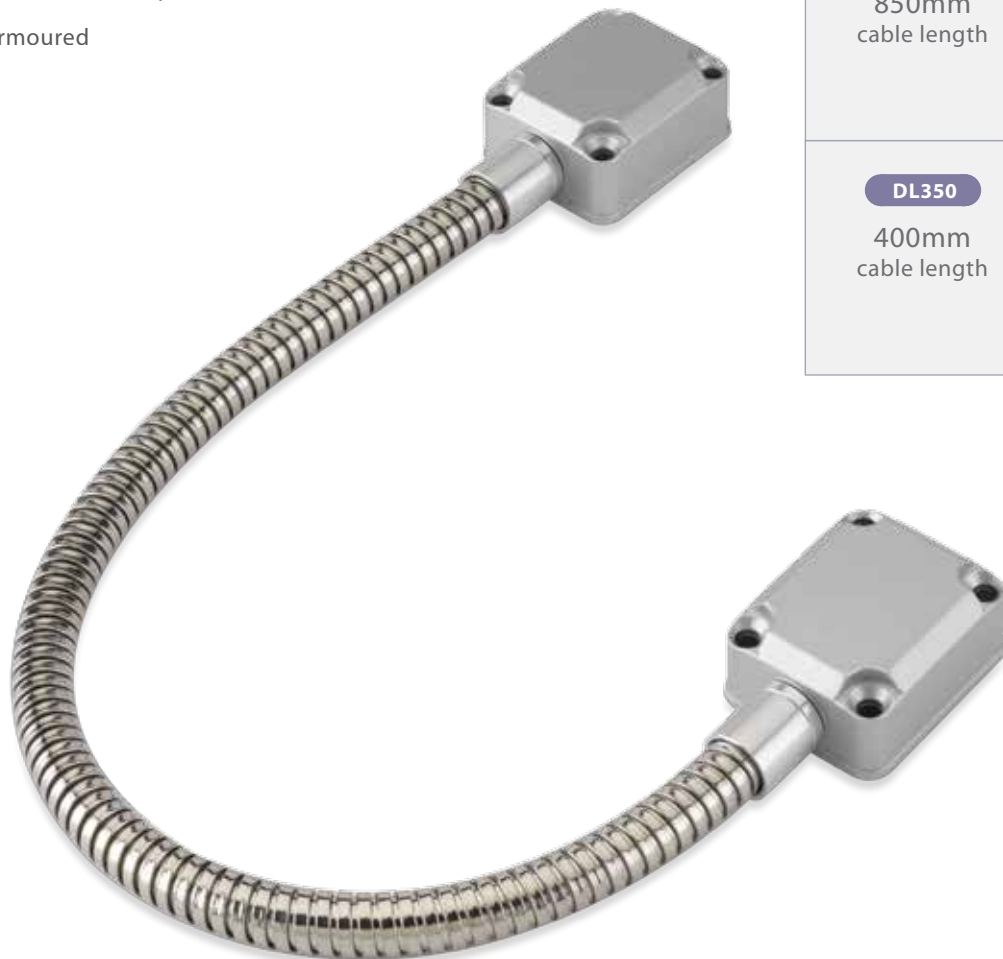

DL

Door Loops

- Surface door loop
- Armoured

<p>DL850</p> <p>850mm cable length</p>	<p>DL700</p> <p>610mm cable length</p>
<p>DL350</p> <p>400mm cable length</p>	<p>DL350-S</p> <p>400mm cable length Spring</p>

DL200

400mm cable length
Plastic Ends

DL400

290mm cable length
Concealed door loop