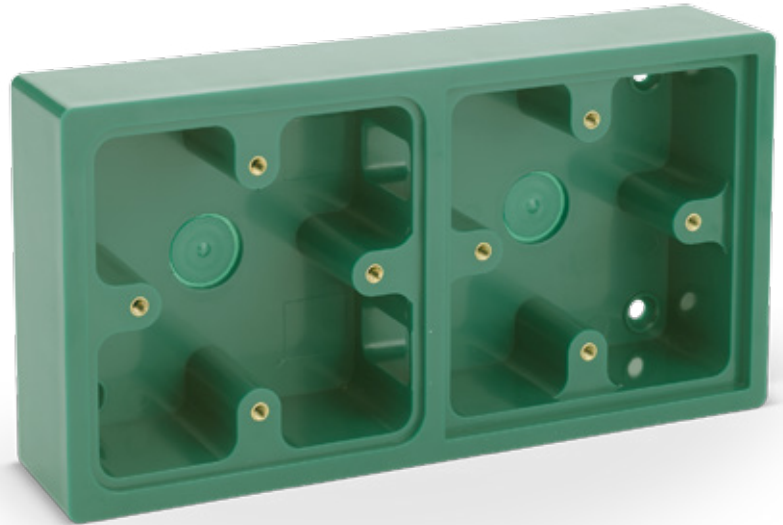

ICS-DBB

Double Back Box

- ABS plastic
- Suitable for all exit buttons and break glass units
- Horizontal or vertical
- Surface mount
- Internal cable ways

H	W	D
100	189	38

DBB-21-02

Backbox with button and breakglass

- Exit button
- Breakglass call point (*Double Pole*)

DBB-21-04

Backbox with button and breakglass

- **ITW** Green dome exit button
- Breakglass call point (*Double Pole*)

DBB-22-02

Backbox with button and resettable call point

- Exit button
- Resettable call point (*Double Pole*)

DBB-22-04

Backbox with button and resettable call point

- **ITW** Green dome exit button
- Resettable call point (*Double Pole*)