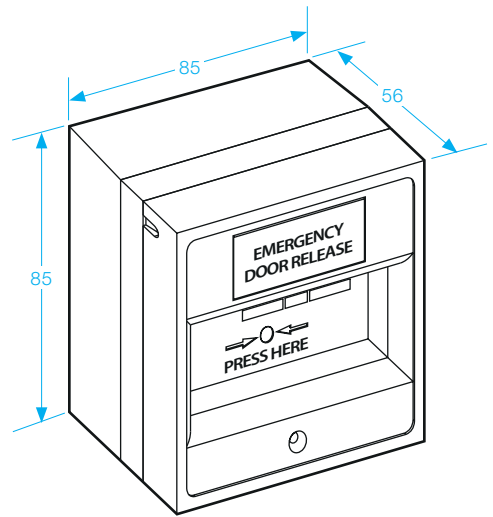

CP22-3

Resettable Call Point

- Green plastic
- Resettable
- Surface mount
- Triple pole

SPECIFICATION

- COM / NO / NC Change-over-contacts x 2
- Contact resistance 150m
- Contact resistance 3A @125V~