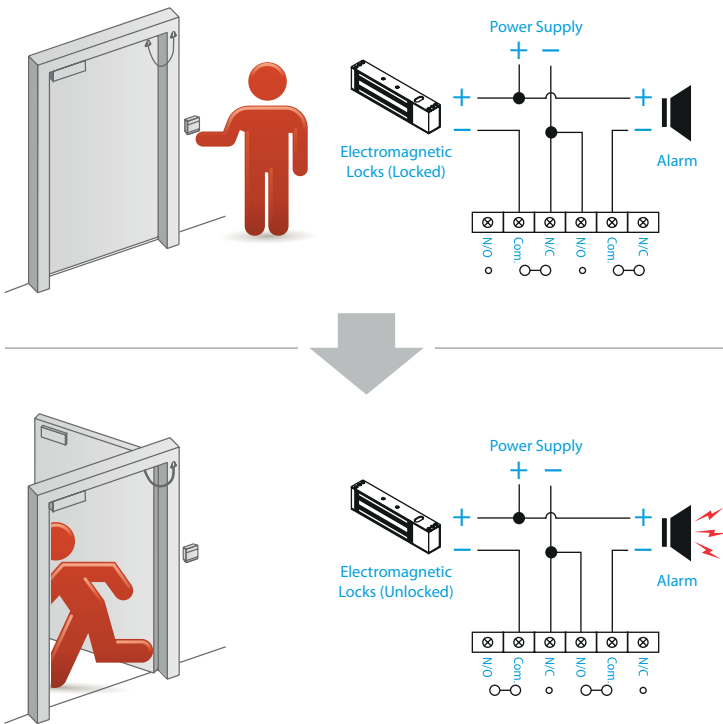

CP22-3

Resettable Call Point

- Green plastic
- Resettable
- Surface mount
- Triple pole

SPECIFICATION

- COM / NO / NC Change-over-contacts x 2
- Contact resistance 150m
- Contact resistance 3A @125V~