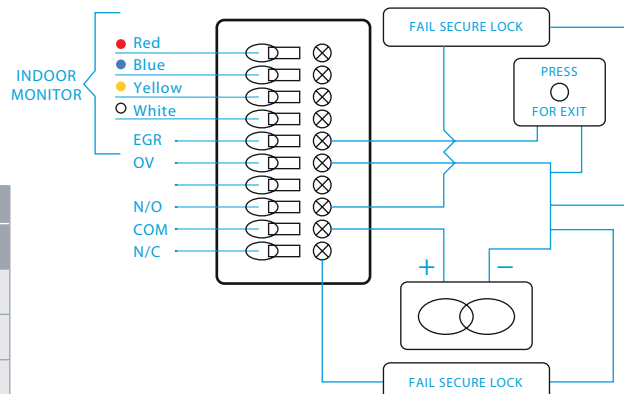

CCL-VCK1-CK

Colour Video Keypad Access

- Narrow style panels
- Die cast metal material
- High quality handset
- 70m distance
- Keypad access
- Up to 3 handsets
- Up to 2 entrances
- Surface mount

PRODUCT	H	W	D
CALL PANEL	190	75	45
MONITOR	243	198	79

CCL-VCK2-CK

Hands Free Colour Video Keypad Access

H	W	D
160	245	18

CCL-VCK3-CK

Hands Free Colour Video Keypad Access

H	W	D
124	246	28

OPTIONS

SAC50C

MT200C-CK

MT320C-CK

MT337C-CK

RANGE OF VIDEO	
CABLE DIAMETER	DISTANCE
0.2 ² mm	28
0.3 ² mm	50
0.5 ² mm	70

● RED	= AUDIO
● BLUE	= GND
● YELLOW	=V+
○ WHITE	= AUDIO

The keypad will not operate until the power for the lock is applied.