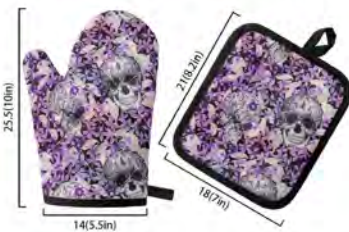

Purple Floral Skulls
Pot Holder & Oven Mitt