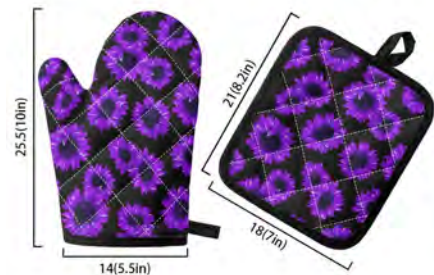

Purple Sunflowers
Pot Holder & Oven Mitt

Purple Sunflowers
Pot Holder 8.2" x 7"
Oven Mitt 10" x 5.5"
$17