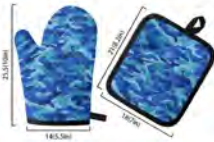

Camo - Blue
Pot Holder & Oven Mitt