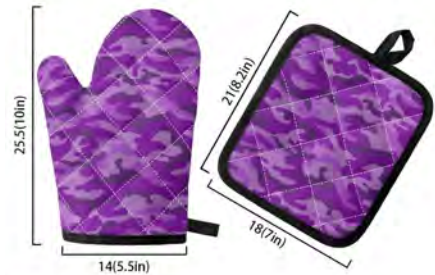

Camo - Purple
Pot Holder & Oven Mitt

Pot Holder & Oven Mitt
Pot Holder 8.2" x 7"
Oven Mitt 10" x 5.5"
$17