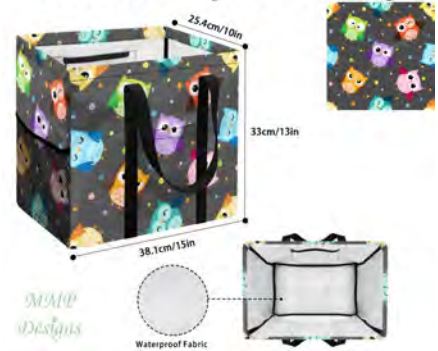

It's Owl Good
Medium Collapsible Tote Bag

It's Owl Good
15" x 13" x 10"
$24