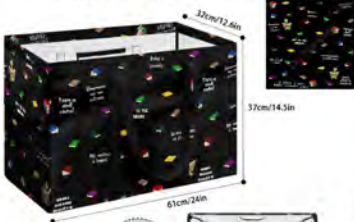

**All Booked
Large Collapsible Tote Bag**