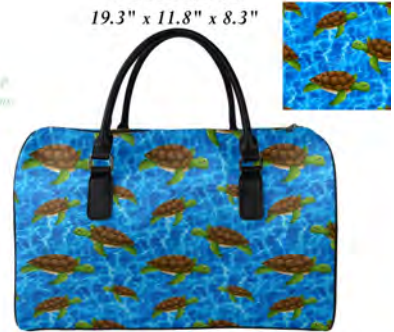

Sea Turtles

Weekender

19.3" x 11.8" x 8.3"

MAP
Designs

Sea Turtles
19.3" x 11.8" x 8.3
$99