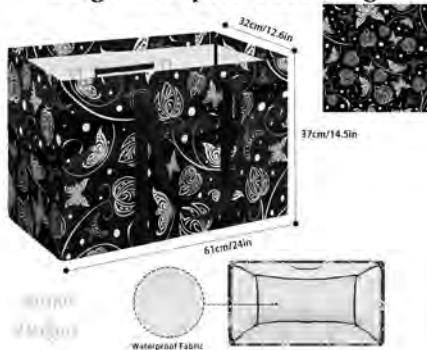

B&W Butterflies
Large Collapsible Tote Bag

B&W Butterflies
24" x 14.5" x 12.6"
$28