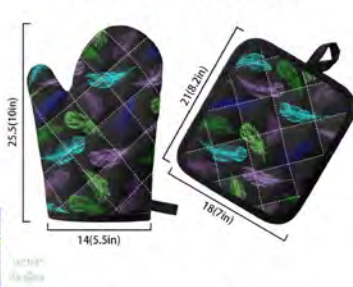

Simple Reminders
Pot Holder & Oven Mitt