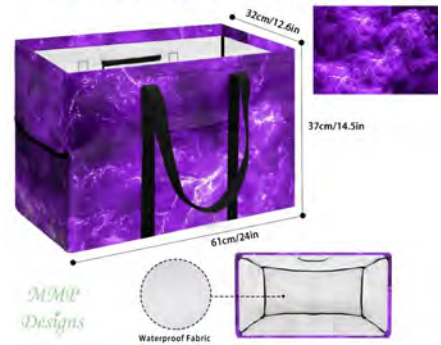

**Lighthouse**  
24" x 14.5" x 12.6"  
\$28

*Midnight Flutters*  
Large Collapsible Tote Bag

**Midnight Flutters**  
24" x 14.5" x 12.6"  
\$28

*Naughty Gnomes Navy*  
Large Collapsible Tote Bag

**Naughty Gnomes Navy**  
24" x 14.5" x 12.6"  
\$28

*Naughty Gnomes Purple*  
Large Collapsible Tote Bag

**Naughty Gnomes Purple**  
24" x 14.5" x 12.6"  
\$28

*Paisley Dragonfly*  
Large Collapsible Tote Bag

**Paisley Dragonfly**  
24" x 14.5" x 12.6"  
\$28

**Purple Floral Skulls**  
*Large Collapsible Tote Bag*

**Purple Floral Skulls**  
24" x 14.5" x 12.6"  
\$28

**Purple Lightning**  
*Large Collapsible Tote Bag*

**Purple Lightning**  
24" x 14.5" x 12.6"  
\$28