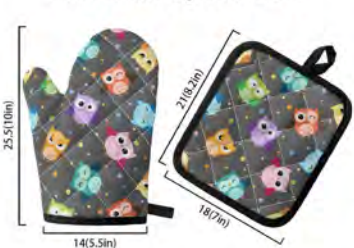

**It's Owl Good Medium Collapsible Tote Bag**

**It's Owl Good Portable Cosmetic Bag**  
8.9" x 6.5" x 5.9"  
(22.5cm x 16.5cm x 15cm)

**It's Owl Good Pot Holder & Oven Mitt**

**It's Owl Good Round Basket**