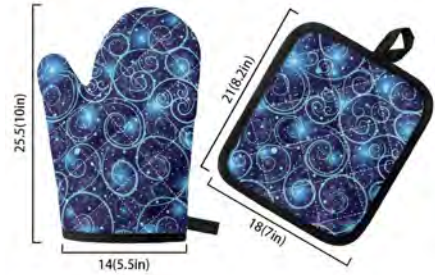

Winter Swirl
Pot Holder & Oven Mitt

Pot Holder & Oven Mitt
Pot Holder 8.2" x 7"
Oven Mitt 10" x 5.5"
$17