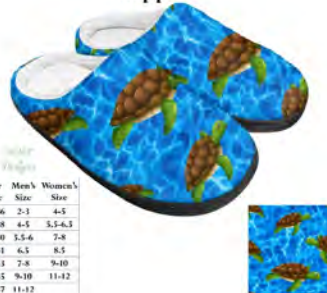

**Sea Turtles**  
Pot Holder & Oven Mitt

**Sea Turtles**  
Round Basket

Available in 3 sizes:  
**Small**  
20" high x 14" wide  
**Medium**  
24" high x 16" wide  
**Large**  
28" high x 20" wide

**Sea Turtles**  
Slippers