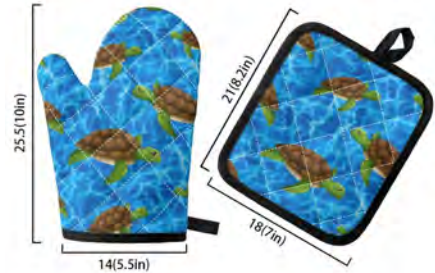

Sea Turtles
Pot Holder & Oven Mitt

Sea Turtles
Pot Holder 8.2" x 7"
Oven Mitt 10" x 5.5"
$17