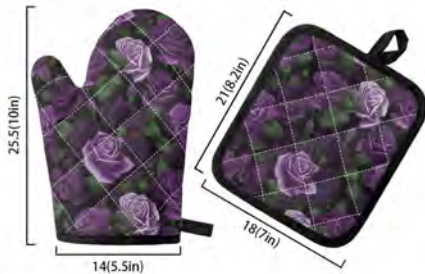

Purple Roses
Pot Holder & Oven Mitt