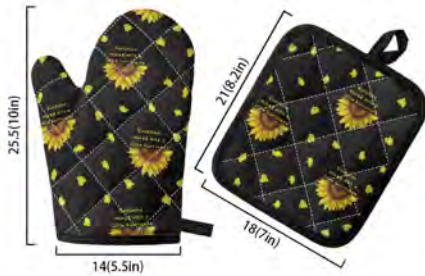

Sunshine Hurricane
Pot Holder & Oven Mitt

Sunshine Hurricane
Pot Holder 8.2" x 7"
Oven Mitt 10" x 5.5"
$17