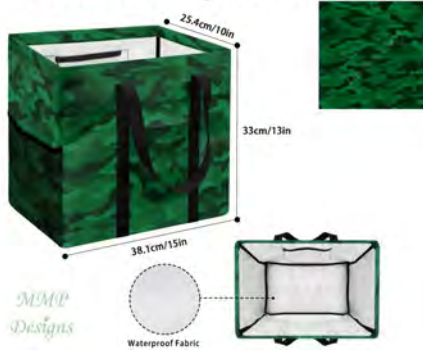

Camo - Green
Medium Collapsible Tote Bag

Camo Green
15" x 13" x 10"
$24