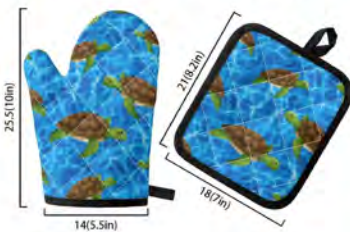

**Sea Turtles**  
Pot Holder & Oven Mitt

**Sea Turtles**  
Round Basket

Available in 3 sizes:  
**Small**  
20" high x 14" wide  
**Medium**  
24" high x 16" wide  
**Large**  
28" high x 20" wide

**Sea Turtles**  
Slippers