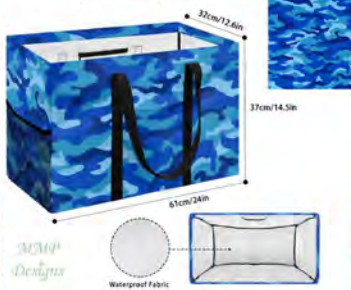

Camo - Blue
Large Collapsible Tote Bag