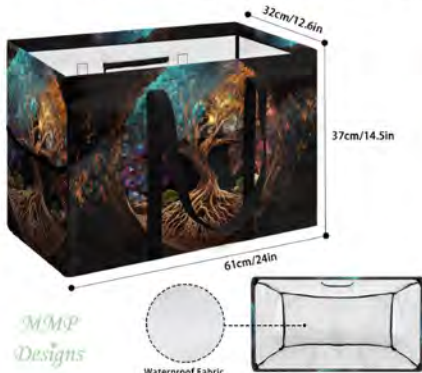

**Tree of Life
Large Collapsible Tote Bag**