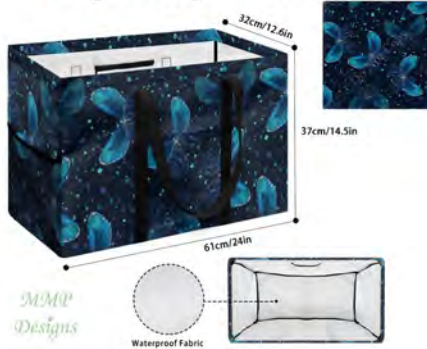

***It's Owl Good***  
***Large Collapsible Tote Bag***

**It's Owl Good**  
24" x 14.5" x 12.6"  
\$28

***Letters***  
***Large Collapsible Tote Bag***

**Letters**  
24" x 14.5" x 12.6"  
\$28

***Lighthouse***  
***Large Collapsible Tote Bag***

**Lighthouse**  
24" x 14.5" x 12.6"  
\$28

*Midnight Flutters*  
Large Collapsible Tote Bag

**Midnight Flutters**  
24" x 14.5" x 12.6"  
\$28

*Naughty Gnomes Navy*  
Large Collapsible Tote Bag

**Naughty Gnomes Navy**  
24" x 14.5" x 12.6"  
\$28