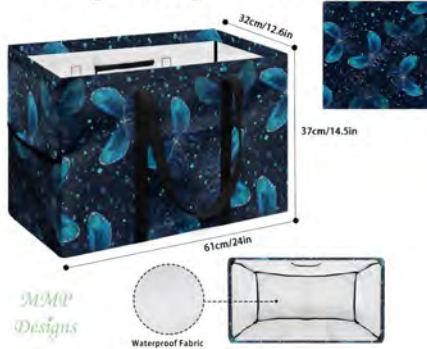

Midnight Flutters
Large Collapsible Tote Bag