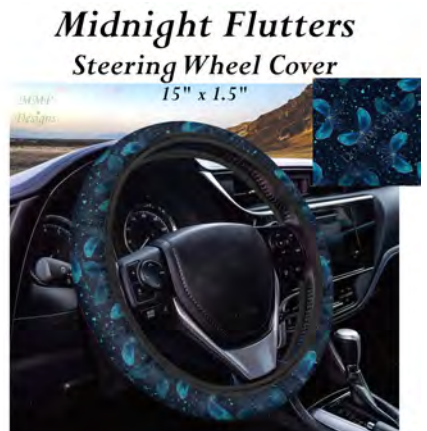

**Hues of Blue Floral**  
Steering Wheel Cover

**Hues of Blue Floral**  
15" x 1.5"  
\$15

**It's Owl Cool**  
15" x 1.5"  
\$15

**It's Owl Good**  
15" x 1.5"  
\$15

**Letters**  
15" x 1.5"  
\$15

**Midnight Flutters**  
15" x 1.5"  
\$15