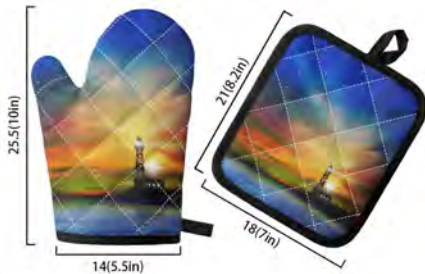

**Lighthouse
Pot Holder & Oven Mitt**

Pot Holder & Oven Mitt
Pot Holder 8.2" x 7"
Oven Mitt 10" x 5.5"
$17

**Lighthouse
Round Basket**

Available in
3 sizes:

Small
20" high x 14" wide
Medium
24" high x 16" wide
Large
28" high x 20" wide

Round Basket
Small - 20" x 14"
Medium - 24" x 16"
Large - 28" x 20"
Small $24, Medium $26, Large $28