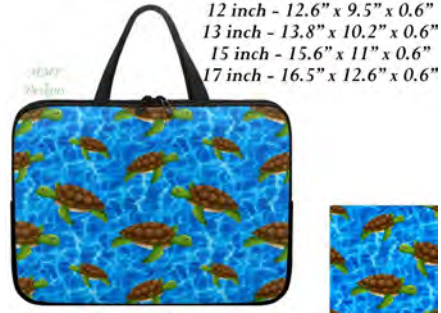

Sea Turtles
Laptop Bag

- 10 inch - 11.4" x 8.7" x 0.6"
- 12 inch - 12.6" x 9.5" x 0.6"
- 13 inch - 13.8" x 10.2" x 0.6"
- 15 inch - 15.6" x 11" x 0.6"
- 17 inch - 16.5" x 12.6" x 0.6"