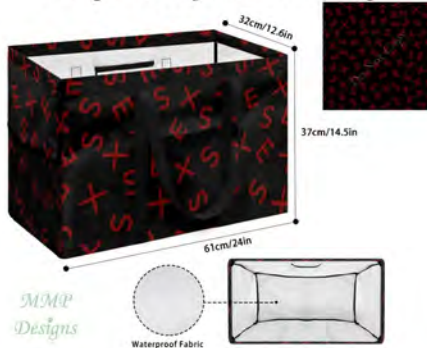

Letters
Large Collapsible Tote Bag

Letters
24" x 14.5" x 12.6"
$28