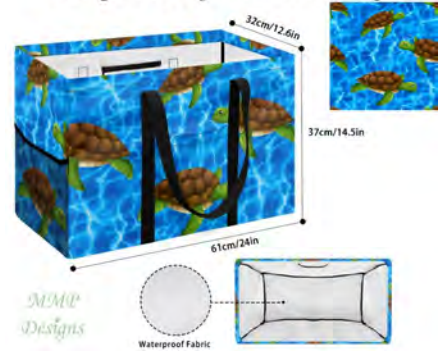

Sea Turtles
Large Collapsible Tote Bag

Sea Turtles
24" x 14.5" x 12.6"
$28