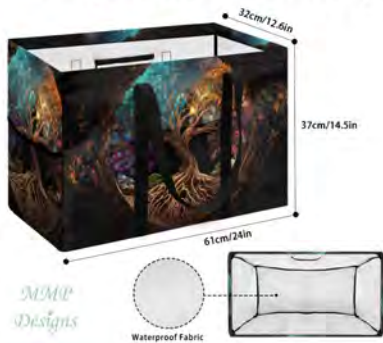

Tree of Life
Large Collapsible Tote Bag

Collapsible Tote Bag - Large

24" x 14.5" x 12.6"

$28