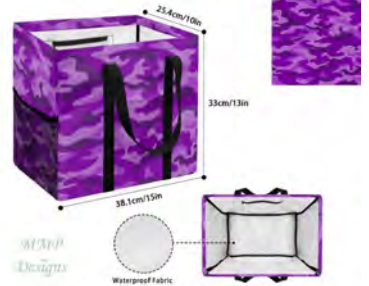

Camo - Purple
Medium Collapsible Tote Bag