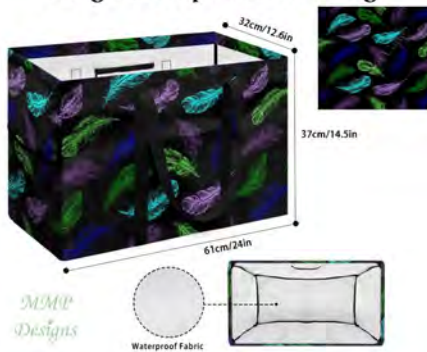

**Purple Floral Skulls**  
*Large Collapsible Tote Bag*

**Purple Floral Skulls**  
24" x 14.5" x 12.6"  
\$28

**Purple Lightning**  
*Large Collapsible Tote Bag*

**Purple Lightning**  
24" x 14.5" x 12.6"  
\$28

**Purple Roses**  
*Large Collapsible Tote Bag*

**Purple Roses**  
24" x 14.5" x 12.6"  
\$28

**Purple Sunflowers**  
*Large Collapsible Tote Bag*

**Purple Sunflowers**  
24" x 14.5" x 12.6"  
\$28

**Sapphire Floral**  
Large Collapsible Tote Bag

**Sapphire Floral**  
24" x 14.5" x 12.6"  
\$28

**Sea Turtles**  
Large Collapsible Tote Bag

**Sea Turtles**  
24" x 14.5" x 12.6"  
\$28

**Simple Reminders**  
Large Collapsible Tote Bag

**Simple Reminders**  
24" x 14.5" x 12.6"  
\$28