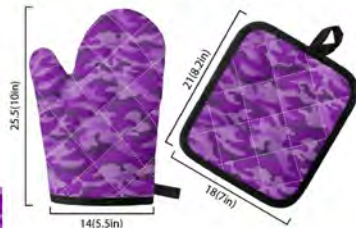

Camo - Purple
Pot Holder & Oven Mitt