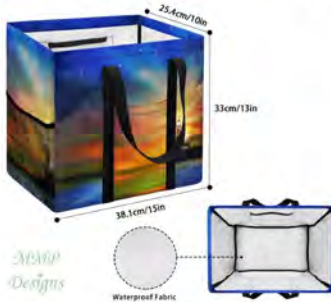

**Lighthouse  
Large Collapsible Tote Bag**

**Lighthouse  
Lunch Bag**  
11" x 9.8" x 5.1"  
(28cm x 25cm x 13cm)

**Lighthouse  
Medium Collapsible Tote Bag**

**Lighthouse  
Pot Holder & Oven Mitt**

**Lighthouse  
Round Basket**