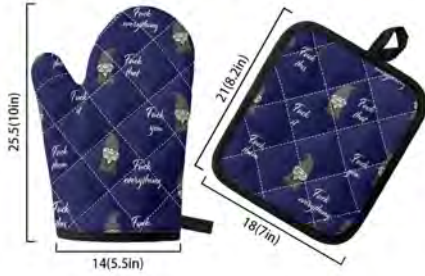

### Portable Cosmetic Bag

8.9" x 6.5" x 5.9"

\$18

**Naughty Gnomes Navy**  
Pot Holder & Oven Mitt

**Pot Holder & Oven Mitt**  
Pot Holder 8.2" x 7"  
Oven Mitt 10" x 5.5"  
\$17

**Naughty Gnomes Navy**  
Round Basket