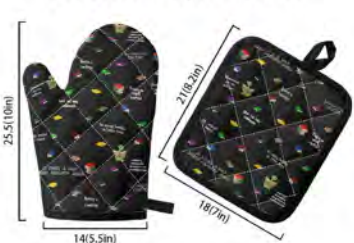

**All Booked  
Medium Collapsible Tote Bag**

**All Booked  
Portable Cosmetic Bag**  
8.9" x 6.5" x 5.9"  
(22.5cm x 16.5cm x 15cm)

**All Booked  
Pot Holder & Oven Mitt**

**All Booked  
Round Basket**

Available in  
3 sizes:  
**Small**  
20" high x 14" wide  
**Medium**  
24" high x 16" wide  
**Large**  
28" high x 20" wide