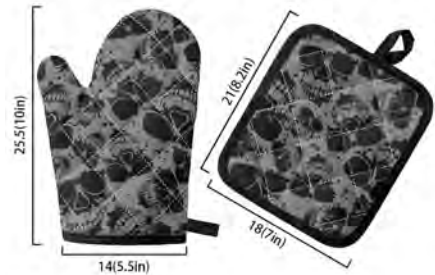

**Distressed Skulls
Pot Holder & Oven Mitt**

Pot Holder & Oven Mitt
Pot Holder 8.2" x 7"
Oven Mitt 10" x 5.5"
$17