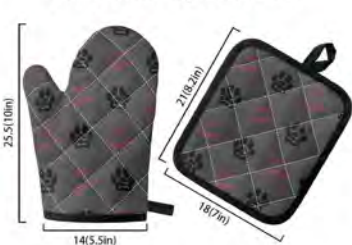

**Fur Mama Round Basket**

Available in 3 sizes:  
**Small**  
20" high x 14" wide  
**Medium**  
24" high x 16" wide  
**Large**  
28" high x 20" wide

**Fur Mama Slippers**

**Fur Mama Steering Wheel Cover**  
15" x 1.5"