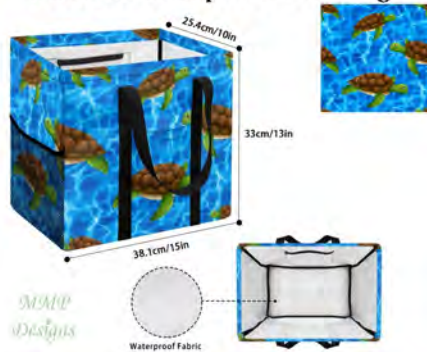

Sea Turtles

Medium Collapsible Tote Bag

Collapsible Tote Bag - Medium

15" x 13" x 10"

$24