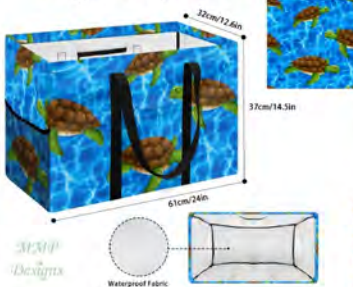

Sea Turtles
Large Collapsible Tote Bag