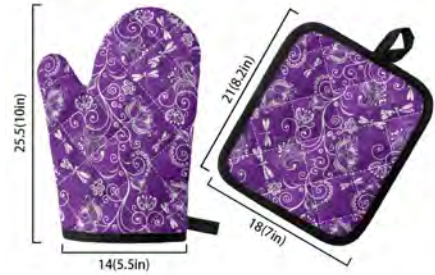

Paisley Dragonfly
Pot Holder & Oven Mitt

Pot Holder & Oven Mitt
Pot Holder 8.2" x 7"
Oven Mitt 10" x 5.5"
$17