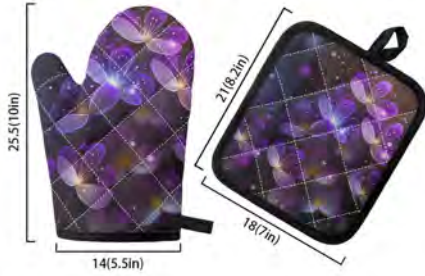

Sparkling Floral
Pot Holder & Oven Mitt

Sparkling Floral
Pot Holder 8.2" x 7"
Oven Mitt 10" x 5.5"
$17