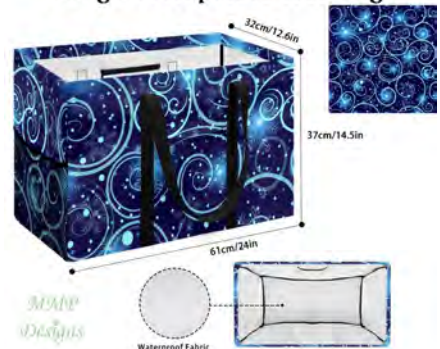

Winter Swirl
Large Collapsible Tote Bag

Winter Swirl
24" x 14.5" x 12.6"
$28