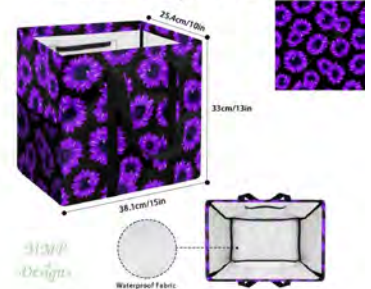

Purple Sunflowers
Medium Collapsible Tote Bag