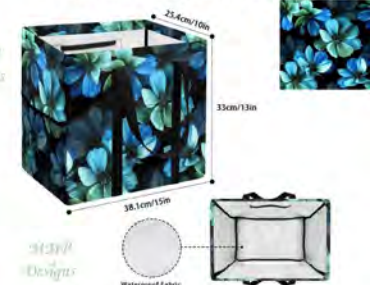

Hues of Blue Floral
Medium Collapsible Tote Bag