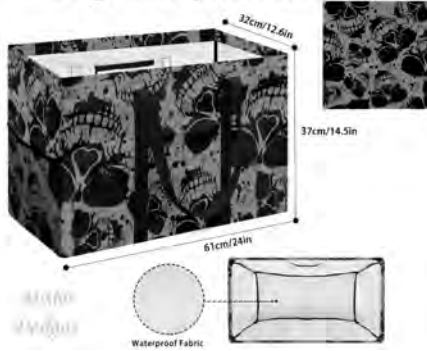

Distressed Skulls
Large Collapsible Tote Bag

Collapsible Tote Bag - Large
24" x 14.5" x 12.6"
$28