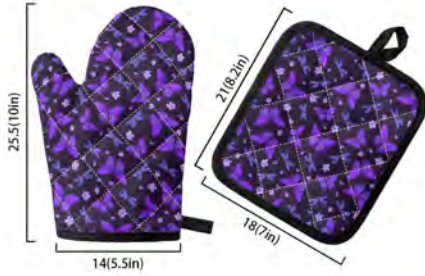

8.9" x 6.5" x 5.9"  
(22.5cm x 16.5cm x 15cm)

**Portable Cosmetic Bag**

8.9" x 6.5" x 5.9"

\$18

**Butterflies & Dragonflies**  
Pot Holder & Oven Mitt

**Pot Holder & Oven Mitt**  
Pot Holder 8.2" x 7"  
Oven Mitt 10" x 5.5"  
\$17