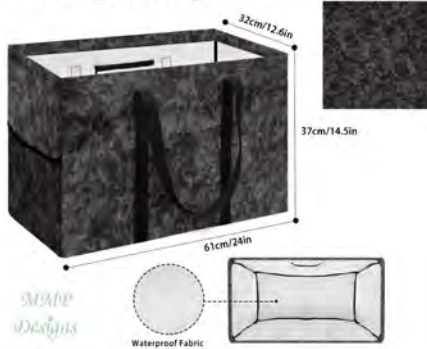

Abstract Black & Gray
Large Collapsible Tote Bag

Abstract Black & Gray
24" x 14.5" x 12.6"
$28