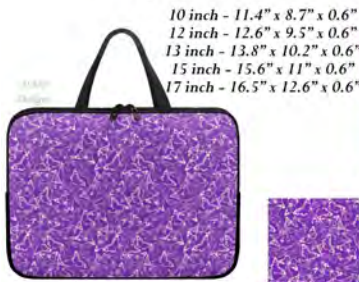

Grunge Butterflies
Laptop Bag