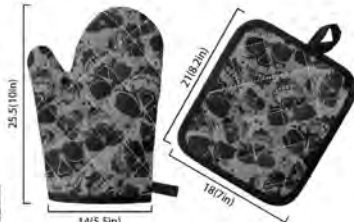

## Distressed Skulls

Round Basket

Available in 3 sizes:

Small

20" high x 14" wide

Medium

24" high x 16" wide

Large