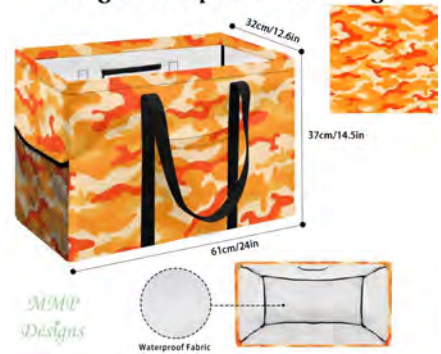

**Camo - Gray**  
Large Collapsible Tote Bag

**Camo Gray**  
24" x 14.5" x 12.6"  
\$28

**Camo - Green**  
**Large Collapsible Tote Bag**

**Camo Green**  
24" x 14.5" x 12.6"  
\$28

**Camo - Orange**  
**Large Collapsible Tote Bag**