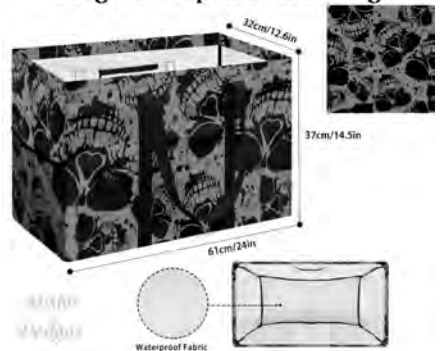

Distressed Skulls
Large Collapsible Tote Bag

Distressed Skulls
24" x 14.5" x 12.6"
$28