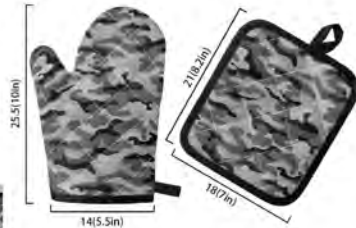

Camo - Gray
Pot Holder & Oven Mitt