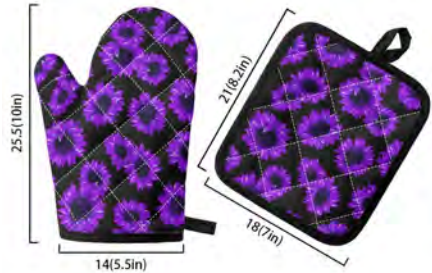

Purple Sunflowers

Pot Holder & Oven Mitt

Pot Holder & Oven Mitt

Pot Holder 8.2" x 7"

Oven Mitt 10" x 5.5"

$17