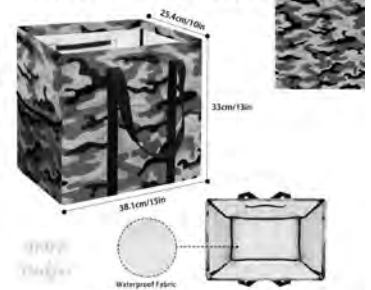

Camo - Gray
Medium Collapsible Tote Bag