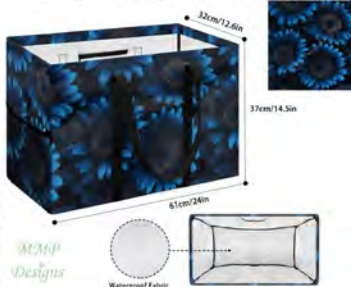

Sapphire Floral
Large Collapsible Tote Bag