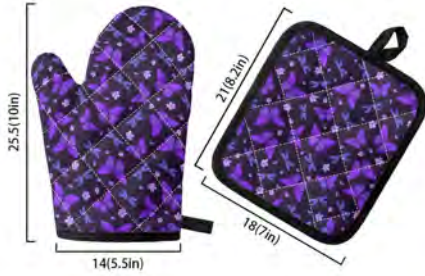

Butterflies & Dragonflies
Pot Holder & Oven Mitt