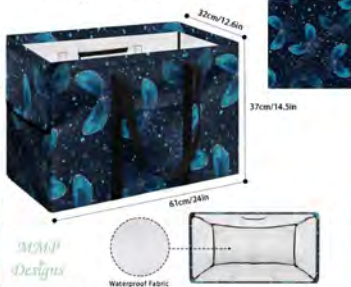

Midnight Flutters
Large Collapsible Tote Bag