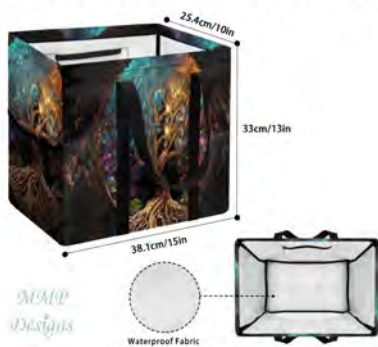

*Sunny Sunflowers*  
*Medium Collapsible Tote Bag*

**Sunny Sunflowers**  
15" x 13" x 10"  
\$24

*Sunshine Hurricane*  
*Medium Collapsible Tote Bag*

**Sunshine Hurricane**  
15" x 13" x 10"  
\$24

*Tree of Life*  
*Medium Collapsible Tote Bag*