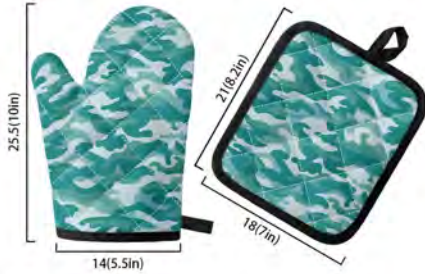

Camo - Teal
Pot Holder & Oven Mitt

Camo Teal
Pot Holder 8.2" x 7"
Oven Mitt 10" x 5.5"
$17