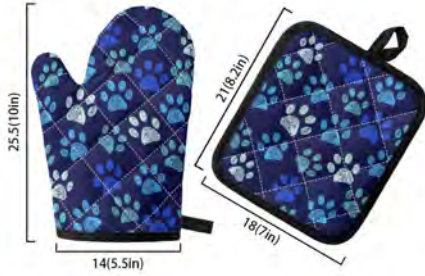

Blue Paws
Pot Holder & Oven Mitt

Pot Holder & Oven Mitt
Pot Holder 8.2" x 7"
Oven Mitt 10" x 5.5"
$17