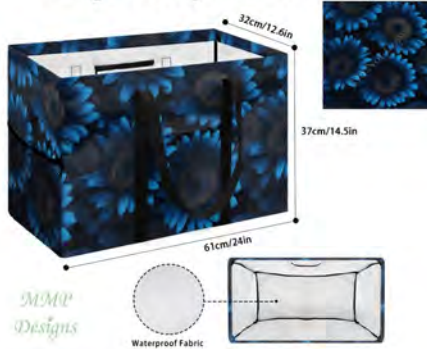

**Purple Roses**  
*Large Collapsible Tote Bag*

**Purple Roses**  
24" x 14.5" x 12.6"  
\$28

**Purple Sunflowers**  
*Large Collapsible Tote Bag*

**Purple Sunflowers**  
24" x 14.5" x 12.6"  
\$28

**Sapphire Floral**  
Large Collapsible Tote Bag