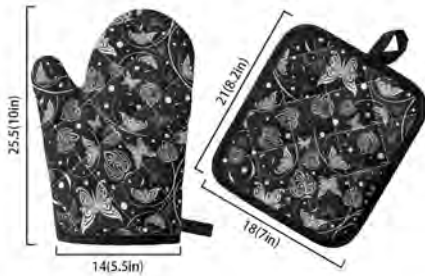

B&W Butterflies
Pot Holder & Oven Mitt