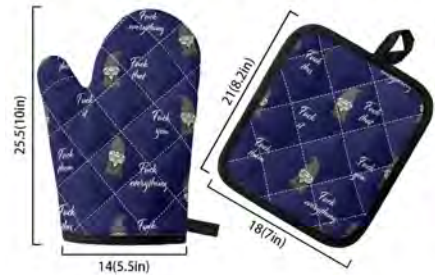

Naughty Gnomes Navy
Pot Holder & Oven Mitt

Naughty Gnomes Navy
Pot Holder 8.2" x 7"
Oven Mitt 10" x 5.5"
$17