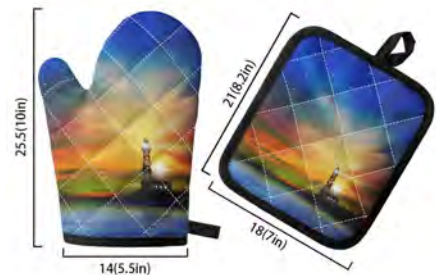

Lighthouse
Pot Holder & Oven Mitt

Lighthouse
Pot Holder 8.2" x 7"
Oven Mitt 10" x 5.5"
$17