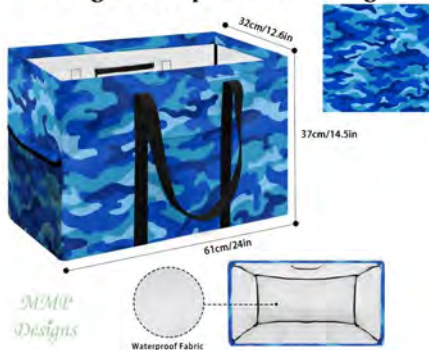

Camo - Blue
Large Collapsible Tote Bag

Camo Blue
24" x 14.5" x 12.6"
$28