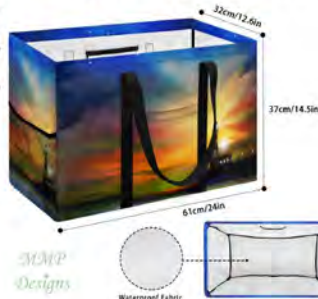

**Lighthouse  
Large Collapsible Tote Bag**

**Lighthouse  
Lunch Bag**  
11" x 9.8" x 5.1"  
(28cm x 25cm x 13cm)

**Lighthouse  
Medium Collapsible Tote Bag**

**Lighthouse  
Pot Holder & Oven Mitt**

**Lighthouse  
Round Basket**