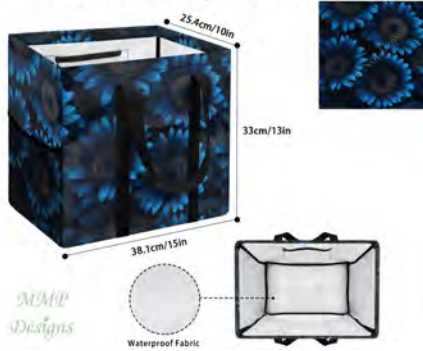

Sapphire Floral
Medium Collapsible Tote Bag

Sapphire Floral
15" x 13" x 10"
$24