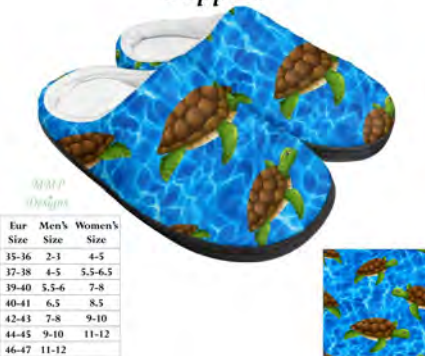

Sea Turtles
Slippers

Slippers
Available in -
Men's sizes:
2/3, 4/5, 5.5/6, 6.5, 7/8, 9/10, 11/12
Women's sizes:
4/5, 5.5/6.5, 7/8, 8.5, 9/10, 11/12
$20