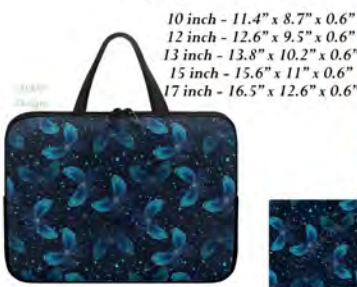

Midnight Flutters
Laptop Bag