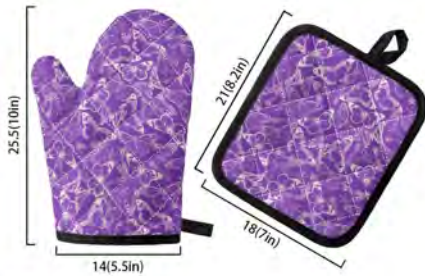

Grunge Butterflies
Pot Holder & Oven Mitt