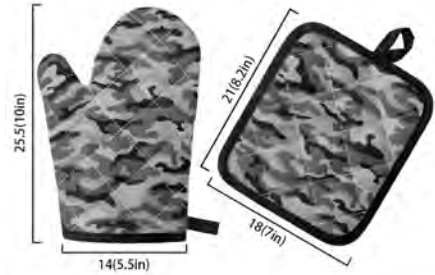

Camo - Gray
Pot Holder & Oven Mitt

Pot Holder & Oven Mitt
Pot Holder 8.2" x 7"
Oven Mitt 10" x 5.5"
$17