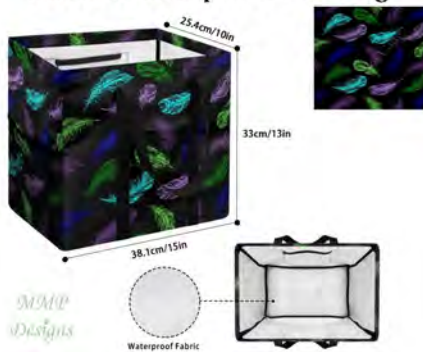

Simple Reminders
Medium Collapsible Tote Bag

Simple Reminders
15" x 13" x 10"
$24