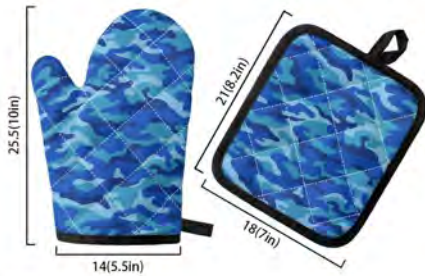

Camo - Blue
Pot Holder & Oven Mitt