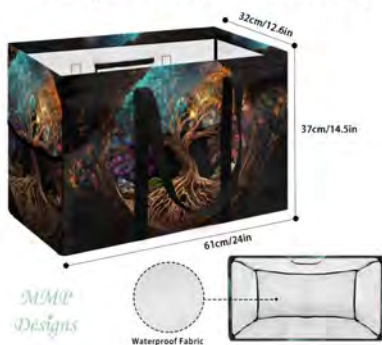

Tree of Life
Large Collapsible Tote Bag

Tree of Life
24" x 14.5" x 12.6"
$28