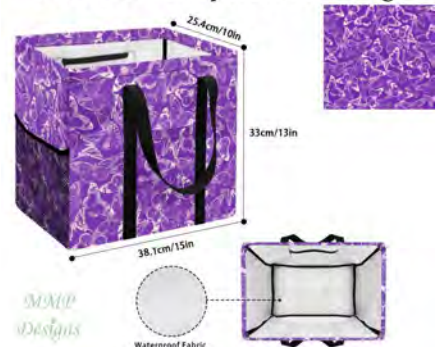

Grunge Butterflies
Medium Collapsible Tote Bag

Collapsible Tote Bag - Medium
15" x 13" x 10"
$24