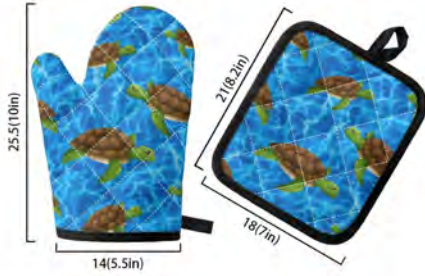

**Lunch Bag**  
 11" x 9.8" x 5.1"  
 \$19

**Sea Turtles**  
**Portable Cosmetic Bag**  
 8.9" x 6.5" x 5.9"  
 (22.5cm x 16.5cm x 15cm)

**Portable Cosmetic Bag**  
 8.9" x 6.5" x 5.9"  
 \$18

**Sea Turtles**  
Pot Holder & Oven Mitt