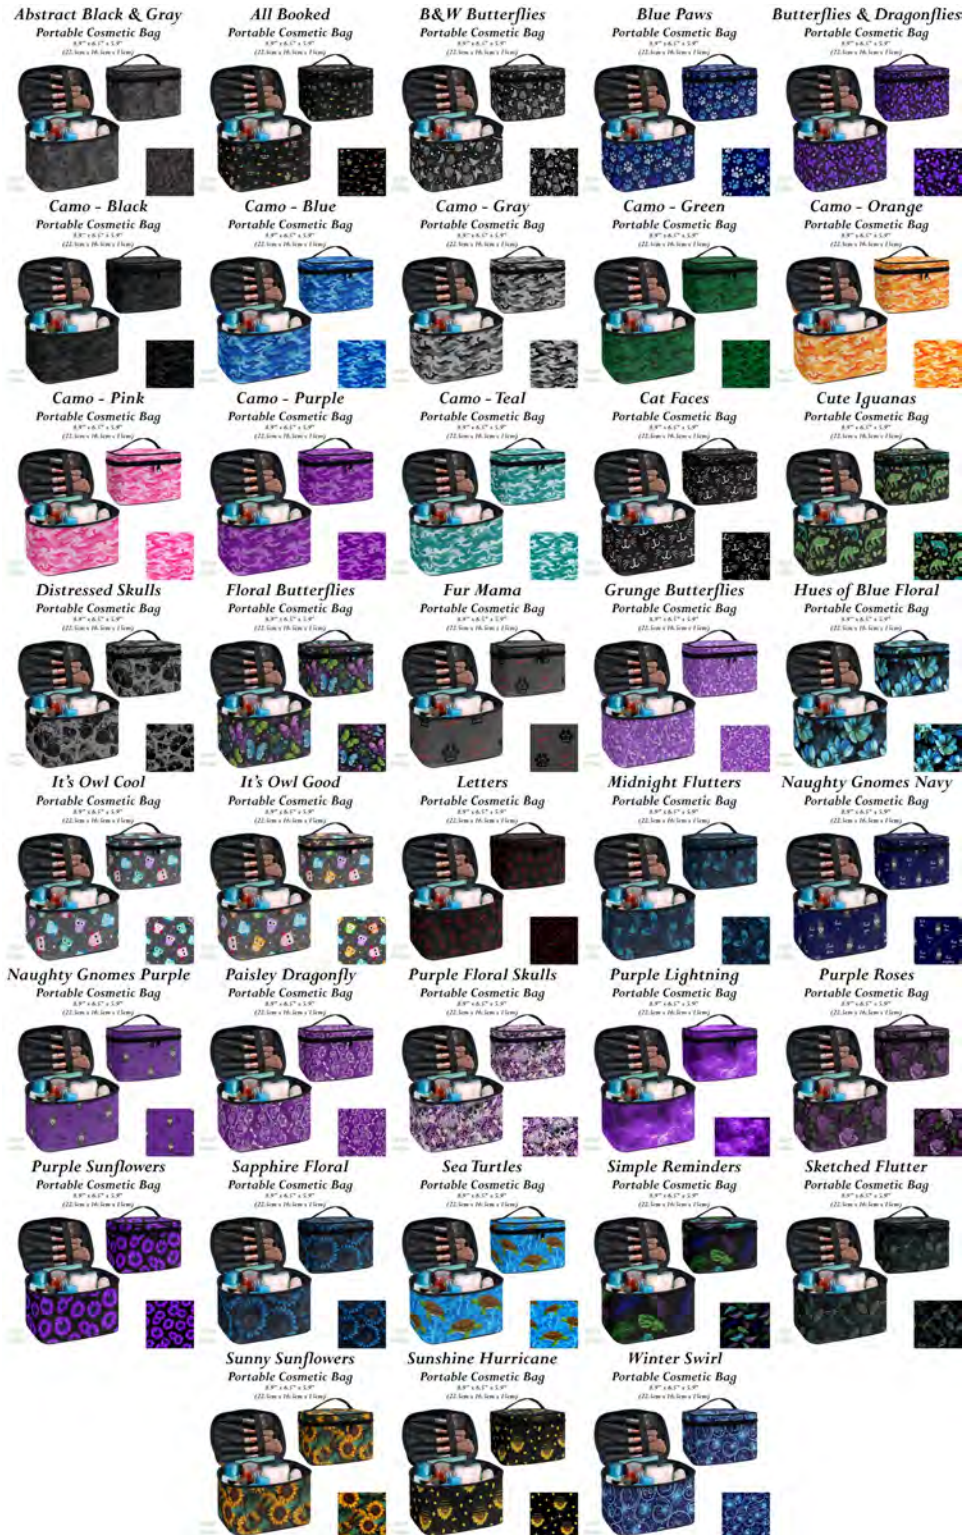

Portable Cosmetic Bag