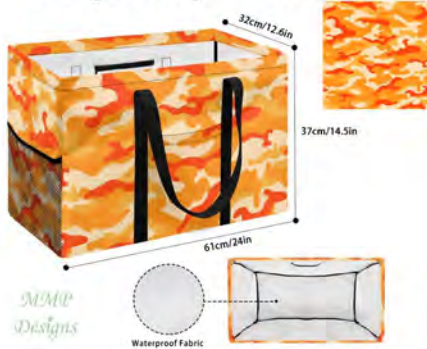

Camo - Orange
Large Collapsible Tote Bag

Collapsible Tote Bag - Large
24" x 14.5" x 12.6"
$28