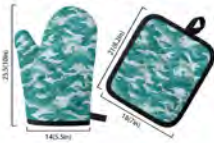

Camo - Teal
Pot Holder & Oven Mitt