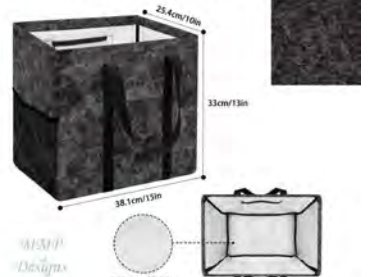

Abstract Black & Gray

Medium Collapsible Tote Bag