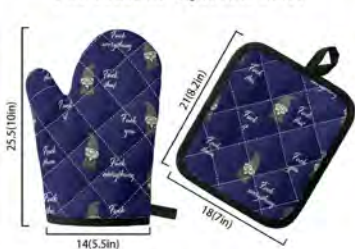

Naughty Gnomes Navy
Pot Holder & Oven Mitt