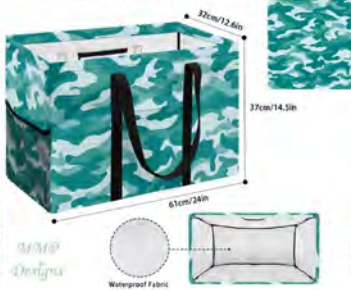

Camo - Teal
Large Collapsible Tote Bag