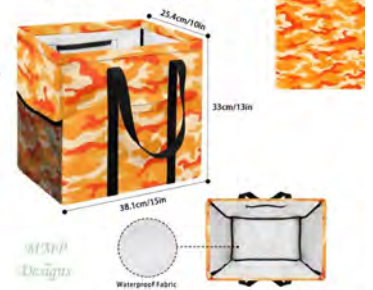

Camo - Orange
Medium Collapsible Tote Bag