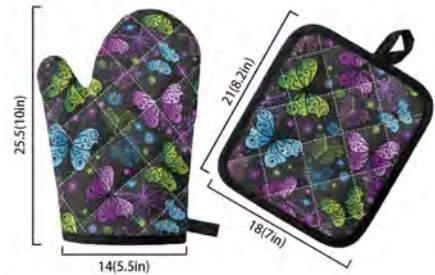

Floral Butterflies
Pot Holder & Oven Mitt

Pot Holder & Oven Mitt
Pot Holder 8.2" x 7"
Oven Mitt 10" x 5.5"
$17