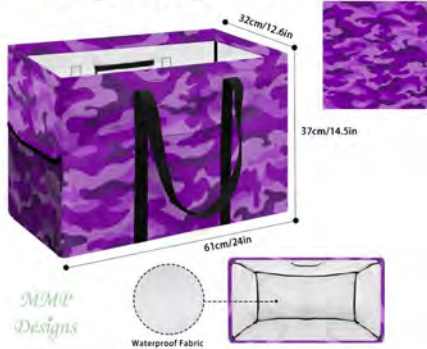

Camo - Purple
Large Collapsible Tote Bag