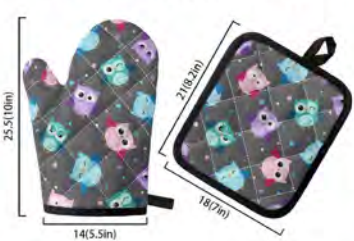

**It's Owl Cool  
Pot Holder & Oven Mitt**

**It's Owl Cool  
Round Basket**

Available in  
3 sizes:  
**Small**  
20" high x 14" wide  
**Medium**  
24" high x 16" wide  
**Large**  
28" high x 20" wide