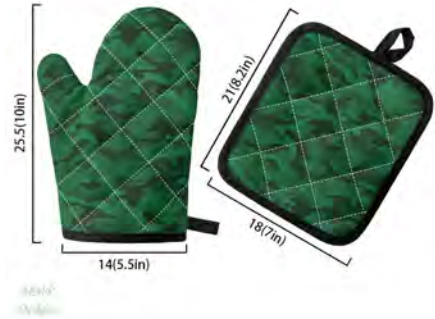

Camo - Green
Pot Holder & Oven Mitt

Pot Holder & Oven Mitt
Pot Holder 8.2" x 7"
Oven Mitt 10" x 5.5"
$17