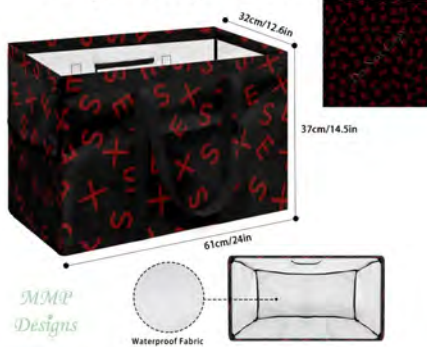

Letters
Large Collapsible Tote Bag