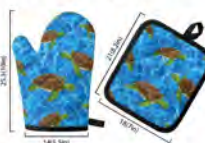

Sea Turtles
Pot Holder & Oven Mitt