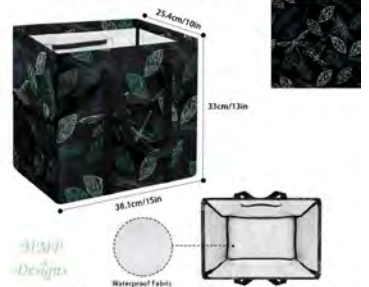

Sketched Flutter
Medium Collapsible Tote Bag

25.4cm/10in
33cm/13in
38.1cm/15in