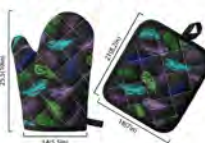

Simple Reminders
Pot Holder & Oven Mitt