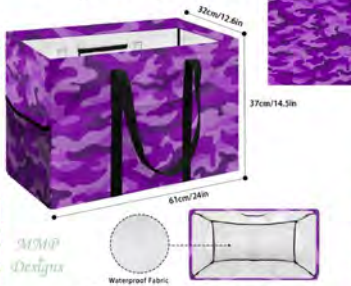

Camo - Purple
Large Collapsible Tote Bag