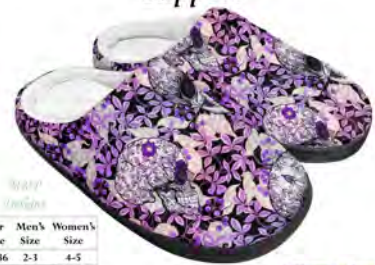

Purple Floral Skulls Slippers

Eur Size	Men's Size	Women's Size
35-36	2-3	4-5
37-38	4-5	5.5-6.5
39-40	5.5-6	7-8
40-41	6.5	8.5
42-43	7-8	9-10
44-45	9-10	11-12
46-47	11-12