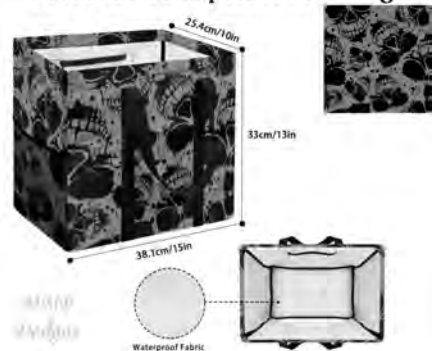

Distressed Skulls
Medium Collapsible Tote Bag

Distressed Skulls
15" x 13" x 10"
$24