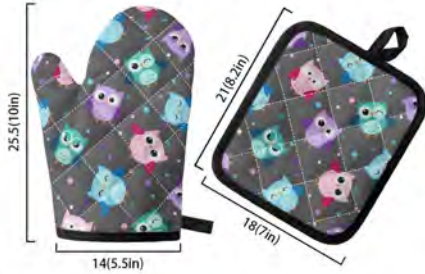

It's Owl Cool
Pot Holder & Oven Mitt