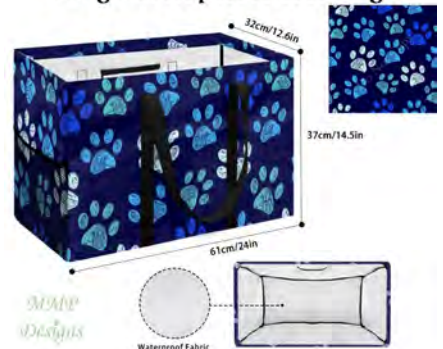

Blue Paws
Large Collapsible Tote Bag

Blue Paws
24" x 14.5" x 12.6"
$28