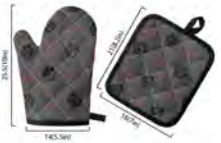

Fur Mama
Pot Holder & Oven Mitt