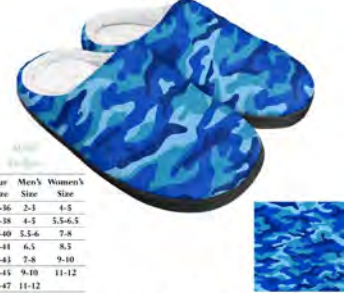

**Camo - Blue**  
Pot Holder & Oven Mitt

**Camo - Blue**  
Round Basket

Available in  
3 sizes:  
Small  
20" high x 14" wide  
Medium  
24" high x 16" wide  
Large  
28" high x 20" wide

**Camo - Blue**  
Slippers