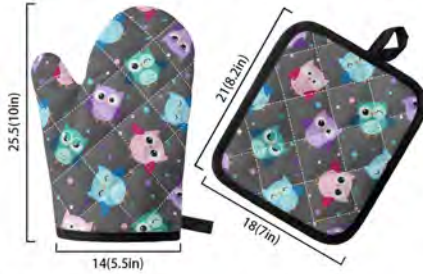

***It's Owl Cool***  
***Pot Holder & Oven Mitt***

**It's Owl Cool**  
Pot Holder 8.2" x 7"  
Oven Mitt 10" x 5.5"  
\$17

***It's Owl Good***  
***Pot Holder & Oven Mitt***

**It's Owl Good**  
Pot Holder 8.2" x 7"  
Oven Mitt 10" x 5.5"  
\$17