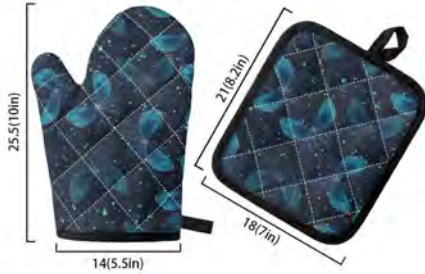

Midnight Flutters
Pot Holder & Oven Mitt