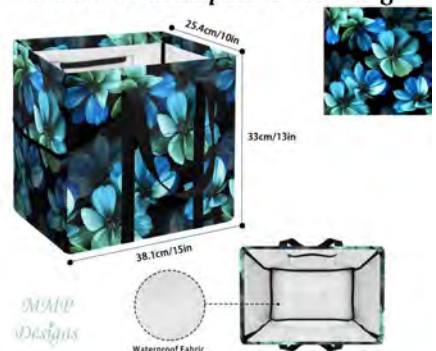

Hues of Blue Floral
Medium Collapsible Tote Bag

Hues of Blue Floral
15" x 13" x 10"
$24