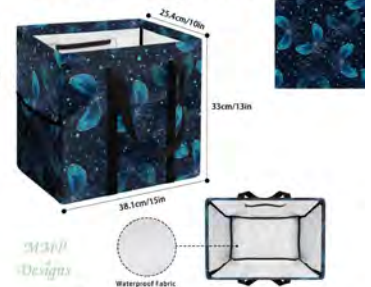

Midnight Flutters
Medium Collapsible Tote Bag