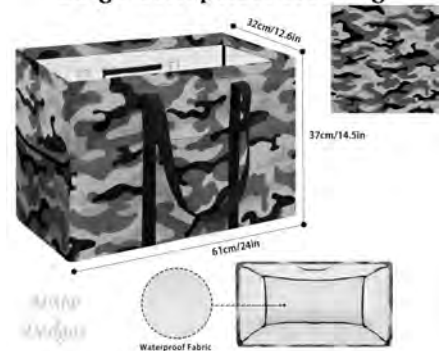

Camo - Gray
Large Collapsible Tote Bag

Camo Gray
24" x 14.5" x 12.6"
$28