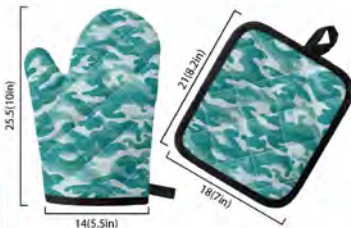

Camo - Teal
Pot Holder & Oven Mitt