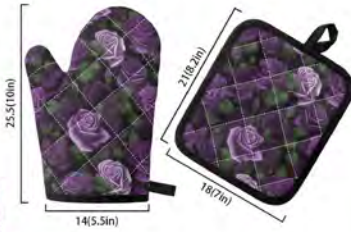

**Purple Roses**  
Pot Holder & Oven Mitt

**Purple Roses**  
Round Basket

Available in  
3 sizes:  
Small  
20" high x 14" wide  
Medium  
24" high x 16" wide  
Large  
28" high x 20" wide

**Purple Roses**  
Slippers