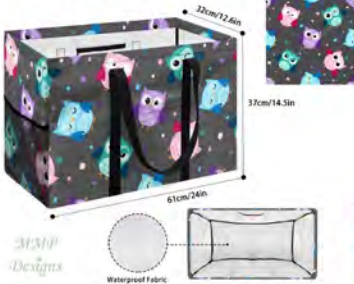

**It's Owl Cool
Large Collapsible Tote Bag**