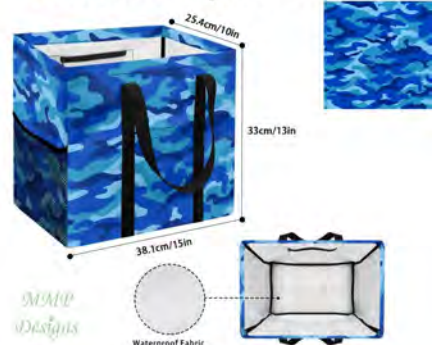

Camo - Blue
Medium Collapsible Tote Bag

Collapsible Tote Bag - Medium
15" x 13" x 10"
$24