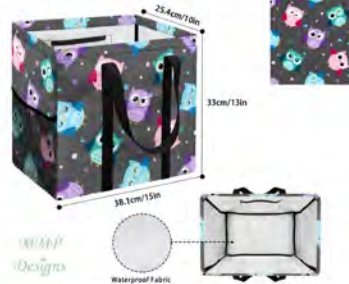

**It's Owl Cool
Medium Collapsible Tote Bag**