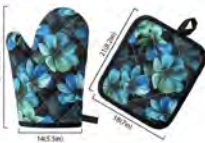

Hues of Blue Floral
Pot Holder & Oven Mitt