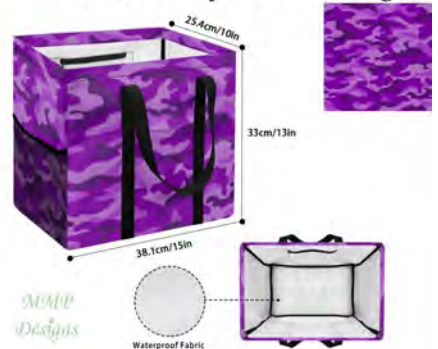

Camo - Purple
Medium Collapsible Tote Bag

Camo Purple
15" x 13" x 10"
$24