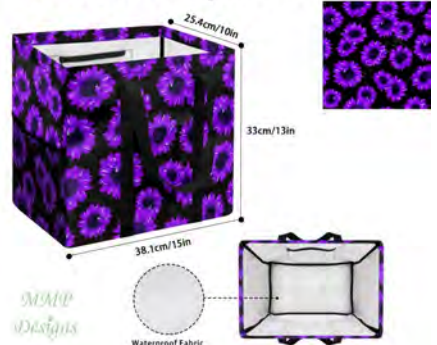

Purple Sunflowers
Medium Collapsible Tote Bag

Purple Sunflowers
15" x 13" x 10"
$24