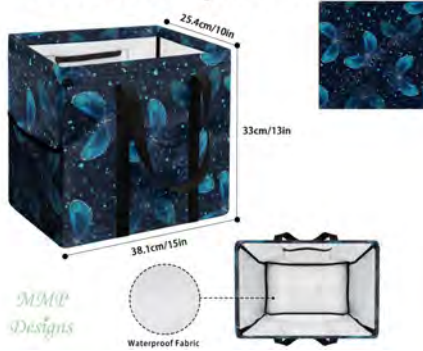

Midnight Flutters
Medium Collapsible Tote Bag

Midnight Flutters
15" x 13" x 10"
$24