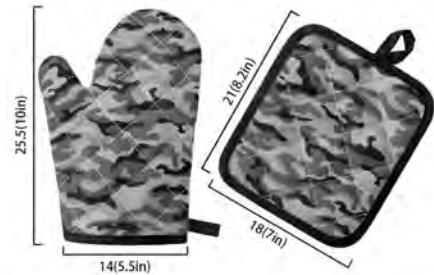

Camo - Gray
Pot Holder & Oven Mitt

Camo Gray
Pot Holder 8.2" x 7"
Oven Mitt 10" x 5.5"
$17