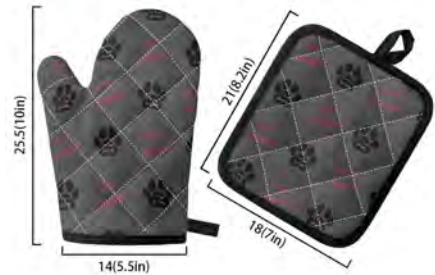

Fur Mama
Pot Holder & Oven Mitt

Fur Mama
Pot Holder 8.2" x 7"
Oven Mitt 10" x 5.5"
$17