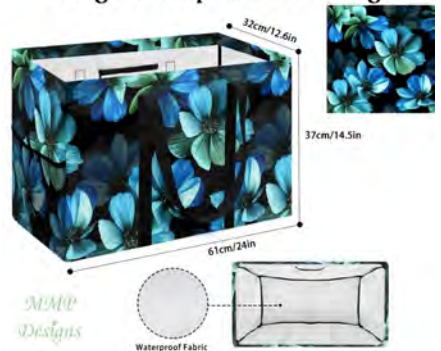

Hues of Blue Floral
Large Collapsible Tote Bag

Hues of Blue Floral
24" x 14.5" x 12.6"
$28