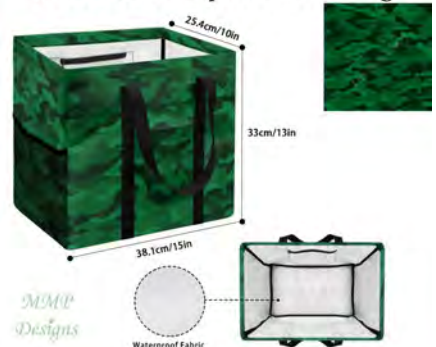

Camo - Green

Medium Collapsible Tote Bag

Collapsible Tote Bag - Medium
15" x 13" x 10"
$24