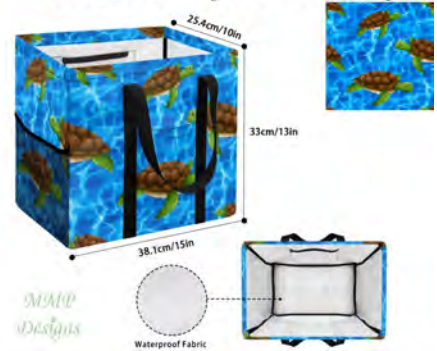

**Purple Sunflowers**  
*Medium Collapsible Tote Bag*

**Purple Sunflowers**  
15" x 13" x 10"  
\$24

**Sapphire Floral**  
Medium Collapsible Tote Bag

**Sapphire Floral**  
15" x 13" x 10"  
\$24

**Sea Turtles**  
Medium Collapsible Tote Bag