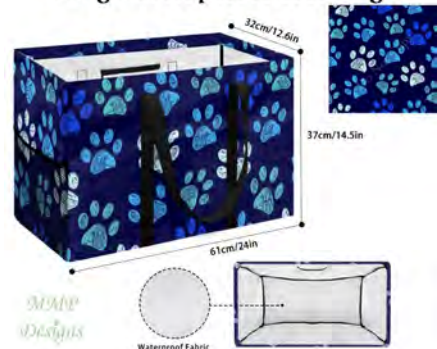

**Blue Paws
Large Collapsible Tote Bag**