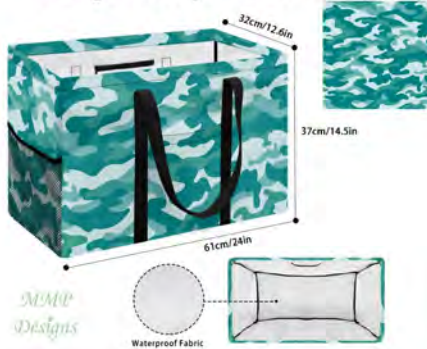

Camo - Teal
Large Collapsible Tote Bag

Collapsible Tote Bag - Large
24" x 14.5" x 12.6"
$28