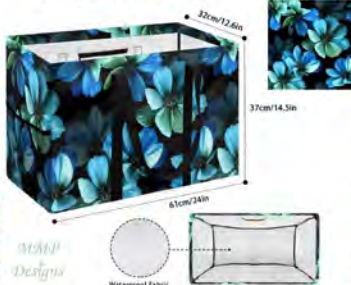

Hues of Blue Floral
Large Collapsible Tote Bag