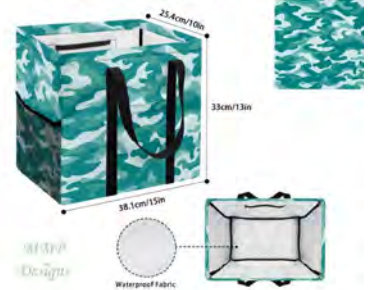

Camo - Teal
Medium Collapsible Tote Bag