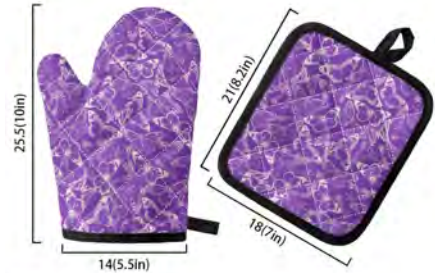

Grunge Butterflies

Pot Holder & Oven Mitt

Pot Holder & Oven Mitt

Pot Holder 8.2" x 7"

Oven Mitt 10" x 5.5"

$17