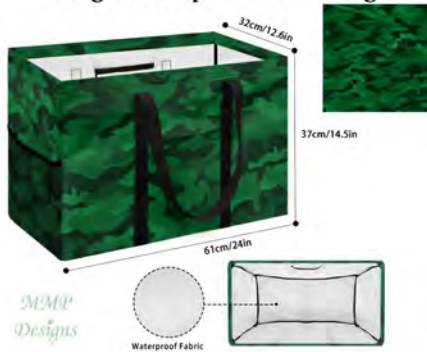

Camo - Green
Large Collapsible Tote Bag

Camo Green
24" x 14.5" x 12.6"
$28