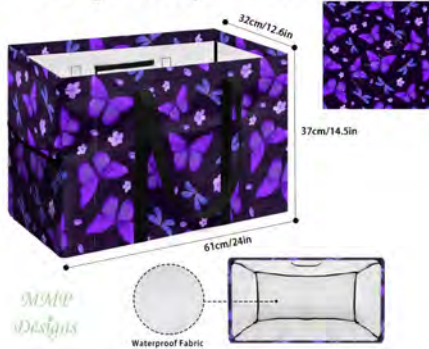

**B&W Butterflies**  
Large Collapsible Tote Bag

**B&W Butterflies**  
24" x 14.5" x 12.6"  
\$28

**Blue Paws**  
Large Collapsible Tote Bag

**Blue Paws**  
24" x 14.5" x 12.6"  
\$28

**Butterflies & Dragonflies**  
Large Collapsible Tote Bag