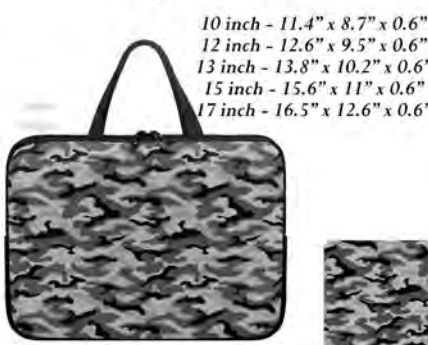

Camo - Gray
Laptop Bag