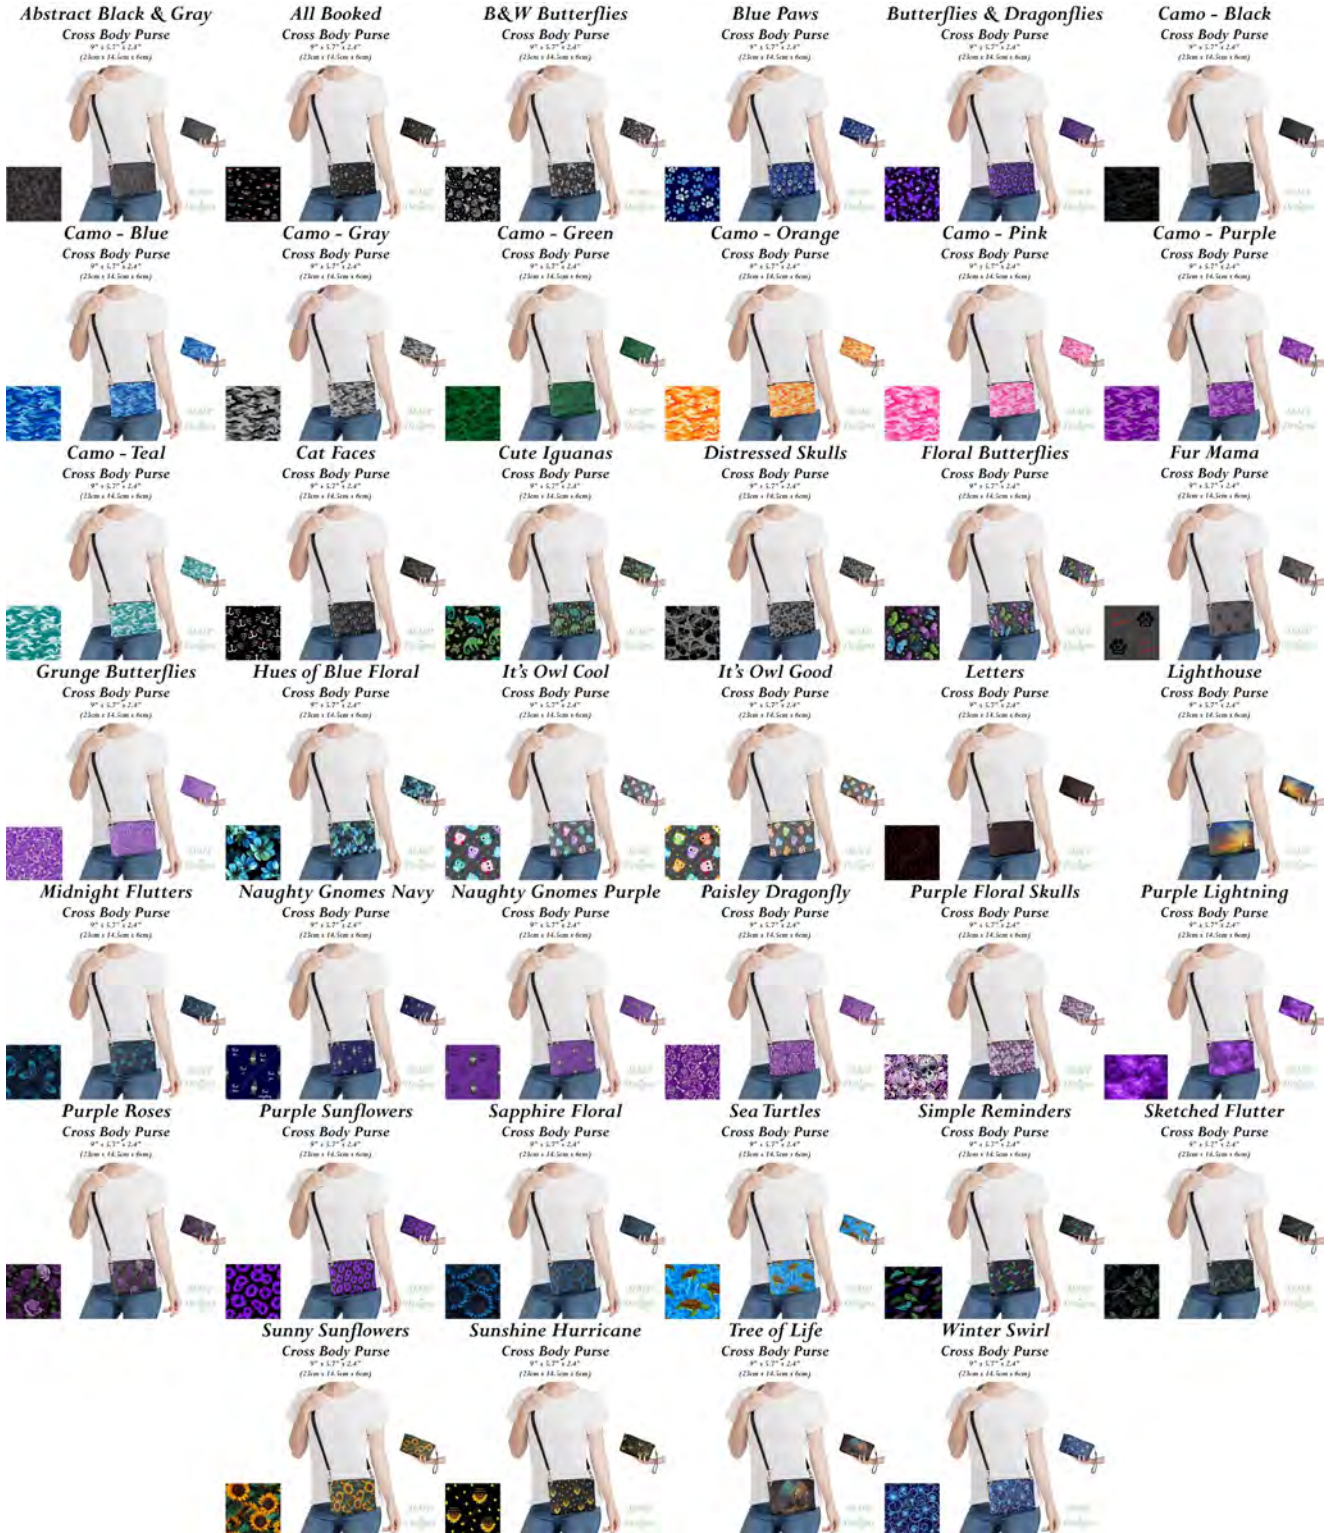

**Sunshine Hurricane
Clogs**

Eye Size	36	37	38	39	40	41	42	43	44	45	46	47	48
Men's Size		3.5	4.5	5.5	6	7	7.5	8.5	9	10	11	12	
Women's Size	4	5	6	6.5	7.5	8	9	9.5	10.5	11.5	12		

Sunshine Hurricane

Available in -

Men's sizes:

3.5, 4.5, 5.5, 6, 7, 7.5, 8.5, 9, 10, 11, 12

Women's sizes:

4, 5, 6, 6.5, 7.5, 8, 9, 9.5, 10.5, 11.5, 12

$39

**Winter Swirl
Clogs**

Eye Size	36	37	38	39	40	41	42	43	44	45	46	47	48
Men's Size		3.5	4.5	5.5	6	7	7.5	8.5	9	10	11	12	
Women's Size	4	5	6	6.5	7.5	8	9	9.5	10.5	11.5	12		

Winter Swirl

Available in -

Men's sizes:

3.5, 4.5, 5.5, 6, 7, 7.5, 8.5, 9, 10, 11, 12

Women's sizes:

4, 5, 6, 6.5, 7.5, 8, 9, 9.5, 10.5, 11.5, 12

$39

Cross Body Purse