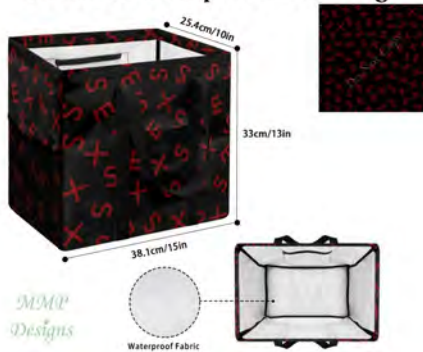

Letters
Medium Collapsible Tote Bag

Letters
15" x 13" x 10"
$24