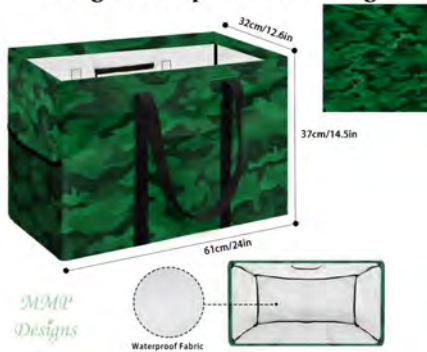

**Camo - Green**  
**Large Collapsible Tote Bag**

**Collapsible Tote Bag - Large**  
 24" x 14.5" x 12.6"  
 \$28

**Camo - Green**  
**Cross Body Purse**  
 9" x 5.7" x 2.4"  
 (23cm x 14.5cm x 6cm)

**Cross Body Purse**  
 9" x 5.7" x 2.4"  
 \$29