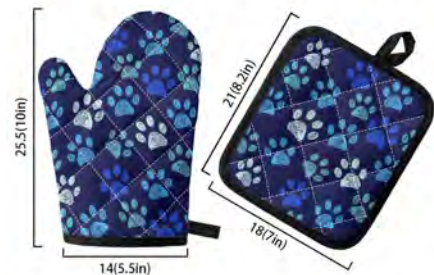

Blue Paws
Pot Holder & Oven Mitt

Blue Paws
Pot Holder 8.2" x 7"
Oven Mitt 10" x 5.5"
$17