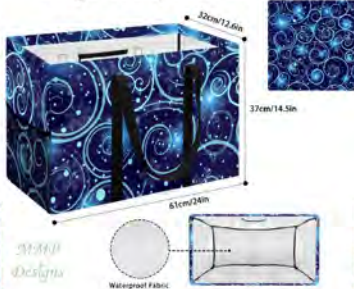

Winter Swirl
Large Collapsible Tote Bag

32cm/12.6in
37cm/14.5in
61cm/24in