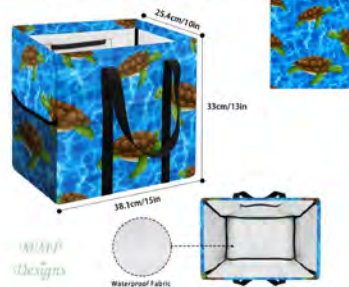

Sea Turtles
Medium Collapsible Tote Bag