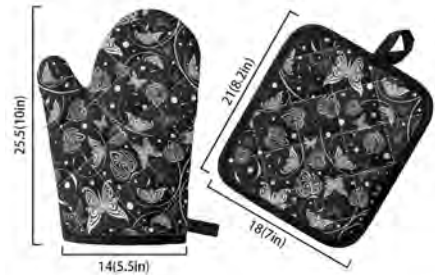

B&W Butterflies

Pot Holder & Oven Mitt

Pot Holder & Oven Mitt

Pot Holder 8.2" x 7"

Oven Mitt 10" x 5.5"

$17