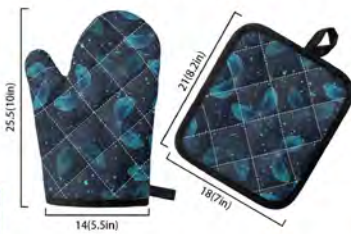

Midnight Flutters
Pot Holder & Oven Mitt