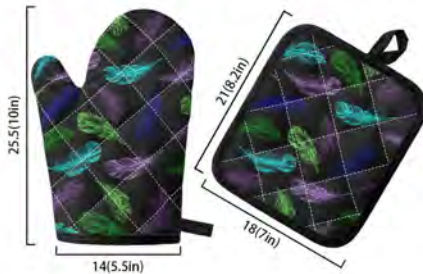

Simple Reminders
Pot Holder & Oven Mitt

Simple Reminders
Pot Holder 8.2" x 7"
Oven Mitt 10" x 5.5"
$17