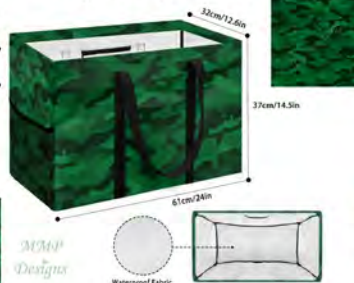

Camo - Green

Large Collapsible Tote Bag