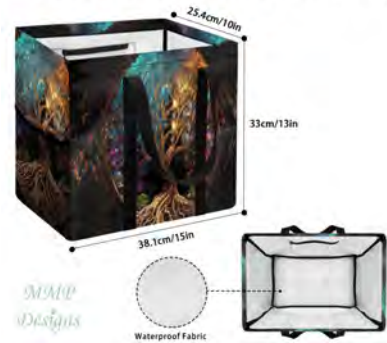

Tree of Life
Medium Collapsible Tote Bag

Collapsible Tote Bag - Medium

15" x 13" x 10"

$24