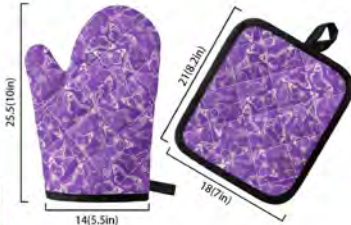

Grunge Butterflies
Pot Holder & Oven Mitt