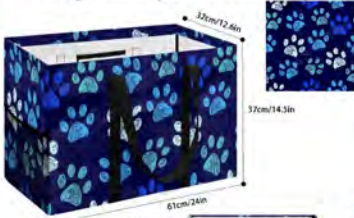

Blue Paws Large Collapsible Tote Bag