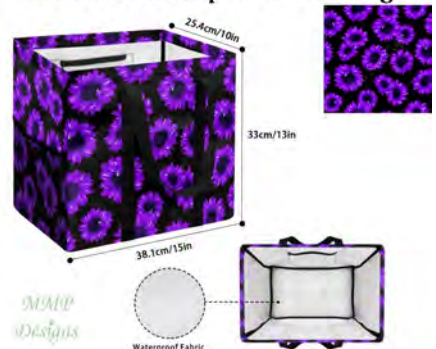

Purple Sunflowers
Medium Collapsible Tote Bag

Collapsible Tote Bag - Medium
15" x 13" x 10"
$24