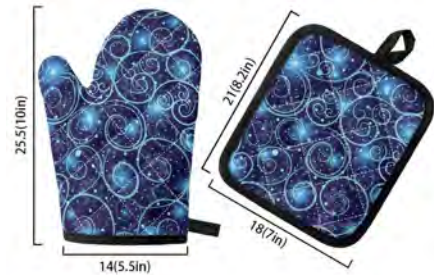

Winter Swirl
Pot Holder & Oven Mitt

Winter Swirl
Pot Holder 8.2" x 7"
Oven Mitt 10" x 5.5"
$17