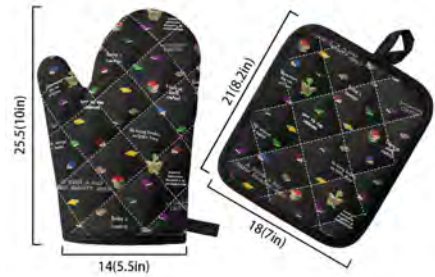

**Abstract Black & Gray**  
*Pot Holder & Oven Mitt*

**Abstract Black & Gray**  
Pot Holder 8.2" x 7"  
Oven Mitt 10" x 5.5"  
\$17

**All Booked**  
*Pot Holder & Oven Mitt*

**All Booked**  
Pot Holder 8.2" x 7"  
Oven Mitt 10" x 5.5"  
\$17