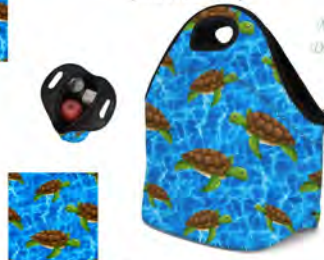

Sea Turtles
Lunch Bag
11" x 9.8" x 5.1"
(28cm x 25cm x 13cm)