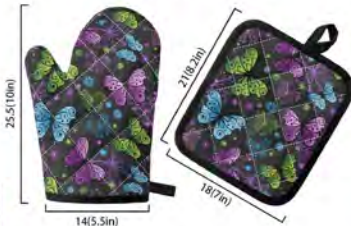

Floral Butterflies

Pot Holder & Oven Mitt