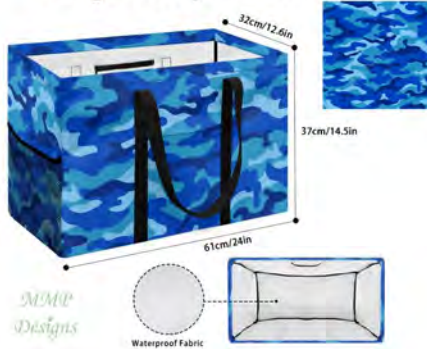

Camo - Blue
Large Collapsible Tote Bag