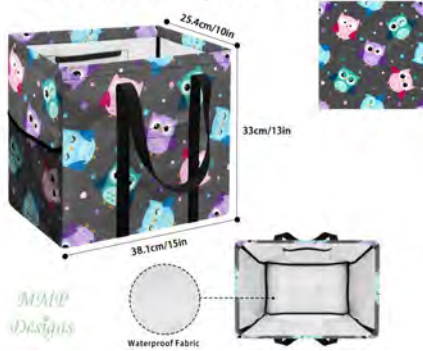

It's Owl Cool
Medium Collapsible Tote Bag

It's Owl Cool
15" x 13" x 10"
$24