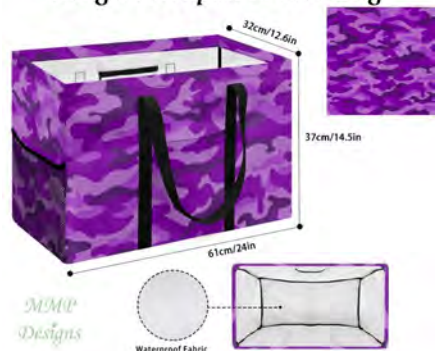

Camo - Purple
Large Collapsible Tote Bag

Camo Purple
24" x 14.5" x 12.6"
$28