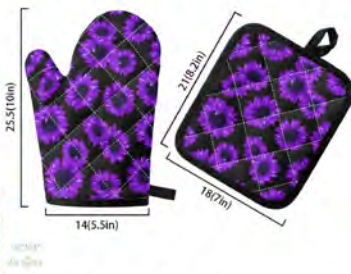

Purple Sunflowers
Pot Holder & Oven Mitt