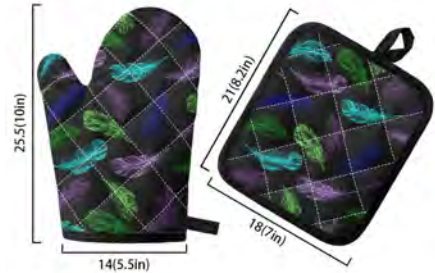

Simple Reminders

Pot Holder & Oven Mitt

Pot Holder & Oven Mitt

Pot Holder 8.2" x 7"

Oven Mitt 10" x 5.5"

$17

Simple Reminders

Round Basket

Available in
3 sizes:

Small

20" high x 14" wide

Medium

24" high x 16" wide