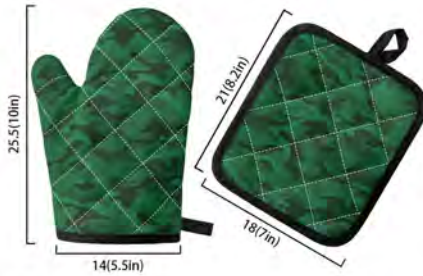

Camo - Green
Pot Holder & Oven Mitt

Camo Green
Pot Holder 8.2" x 7"
Oven Mitt 10" x 5.5"
$17