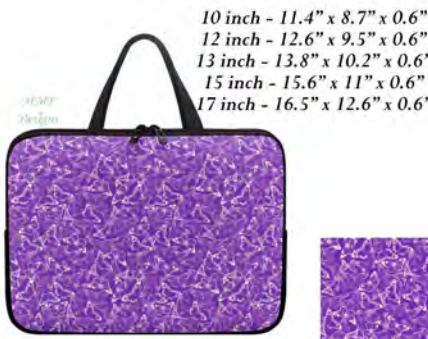

Grunge Butterflies
Laptop Bag