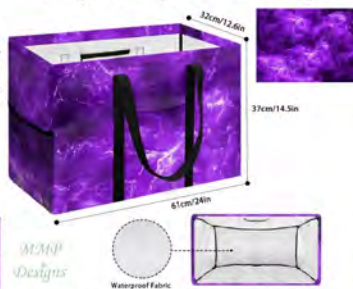

Purple Lightning
Large Collapsible Tote Bag