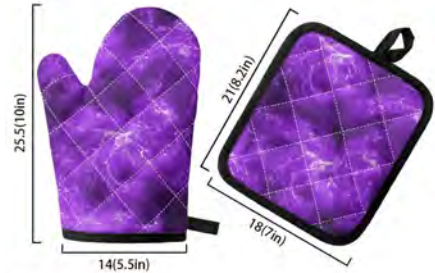

**Purple Lightning
Pot Holder & Oven Mitt**

Pot Holder & Oven Mitt

Pot Holder 8.2" x 7"
Oven Mitt 10" x 5.5"
$17

**Purple Lightning
Round Basket**

Available in
3 sizes:

Small

20" high x 14" wide

Medium

24" high x 16" wide