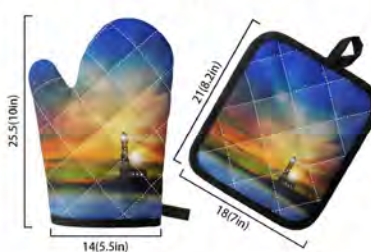

**Lighthouse  
Large Collapsible Tote Bag**

**Lighthouse  
Lunch Bag**  
11" x 9.8" x 5.1"  
(28cm x 25cm x 13cm)

**Lighthouse  
Medium Collapsible Tote Bag**

**Lighthouse  
Pot Holder & Oven Mitt**

**Lighthouse  
Round Basket**