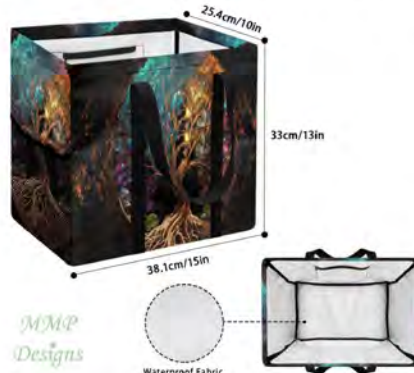

**Tree of Life
Medium Collapsible Tote Bag**

**Tree of Life
Tote Purse**