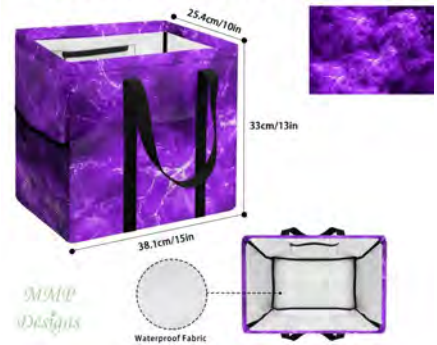

Purple Lightning
Medium Collapsible Tote Bag

Purple Lightning
15" x 13" x 10"
$24