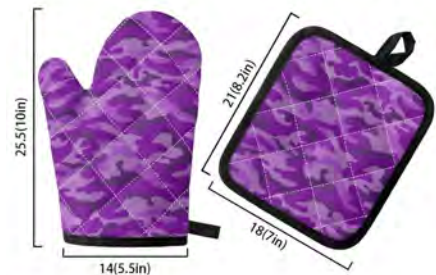

Camo - Purple
Pot Holder & Oven Mitt

Camo Purple
Pot Holder 8.2" x 7"
Oven Mitt 10" x 5.5"
$17