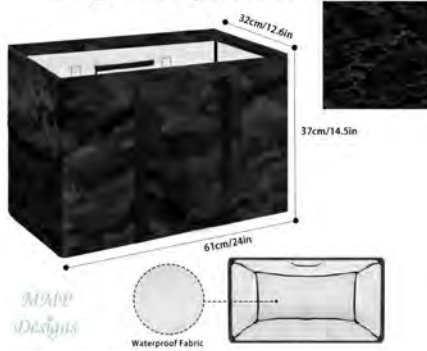

Camo - Black
Large Collapsible Tote Bag