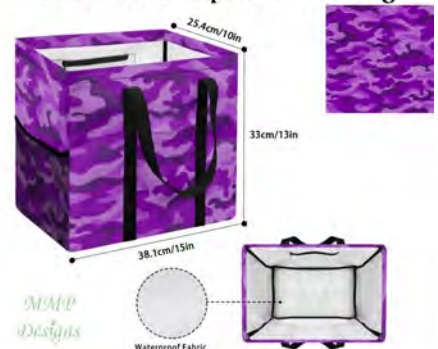

Camo - Purple
Medium Collapsible Tote Bag

Collapsible Tote Bag - Medium
15" x 13" x 10"
$24