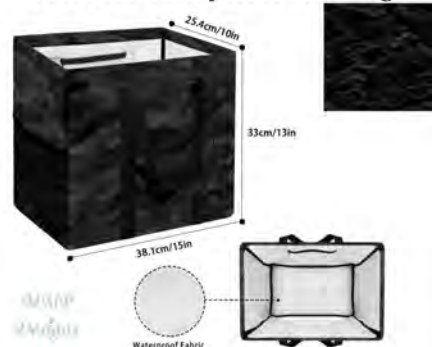

Camo - Black
Medium Collapsible Tote Bag

Collapsible Tote Bag - Medium
15" x 13" x 10"
$24