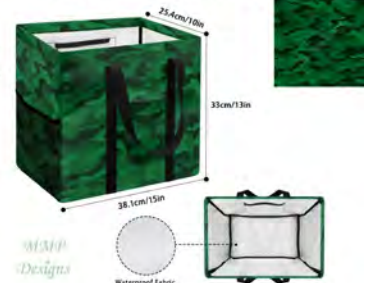

Camo - Green

Medium Collapsible Tote Bag