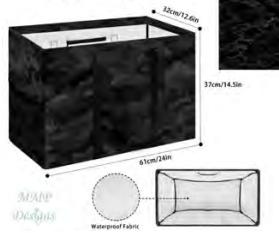

Camo - Black
Large Collapsible Tote Bag