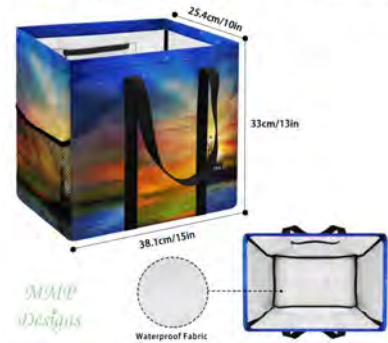

**Lighthouse
Medium Collapsible Tote Bag**

Collapsible Tote Bag - Medium

15" x 13" x 10"

$24