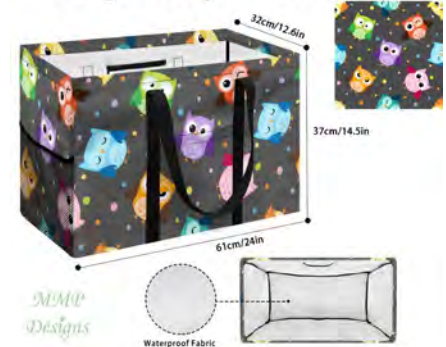

It's Owl Good

Large Collapsible Tote Bag

Collapsible Tote Bag - Large

24" x 14.5" x 12.6"

$28