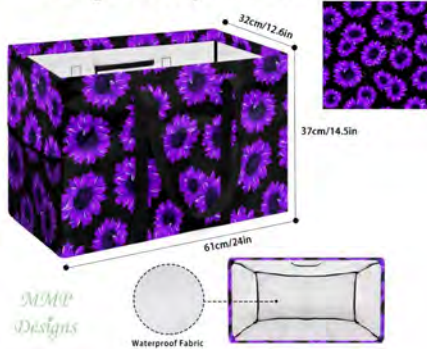

Purple Sunflowers
Large Collapsible Tote Bag