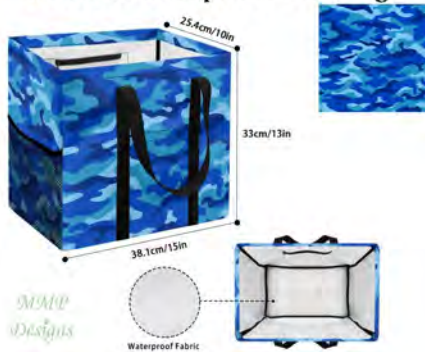

Camo - Blue
Medium Collapsible Tote Bag

Camo Blue
15" x 13" x 10"
$24