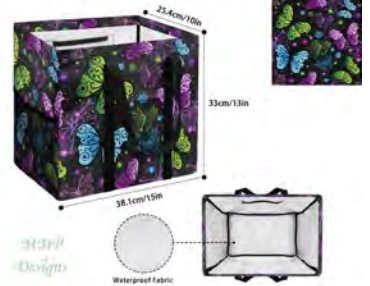

Floral Butterflies

Medium Collapsible Tote Bag