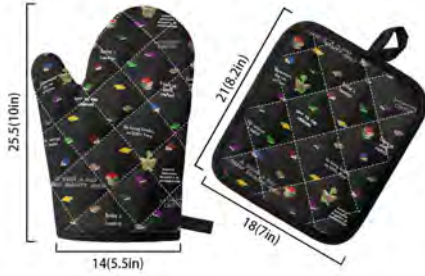

All Booked
Pot Holder & Oven Mitt