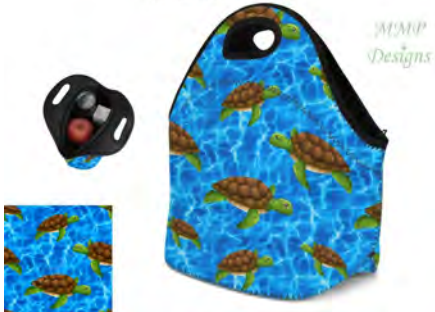

Sea Turtles
Lunch Bag
11" x 9.8" x 5.1"
(28cm x 25cm x 13cm)

Lunch Bag
11" x 9.8" x 5.1"
$19