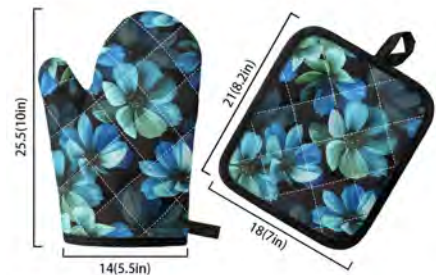

Hues of Blue Floral
Pot Holder & Oven Mitt

Hues of Blue Floral
Pot Holder 8.2" x 7"
Oven Mitt 10" x 5.5"
$17