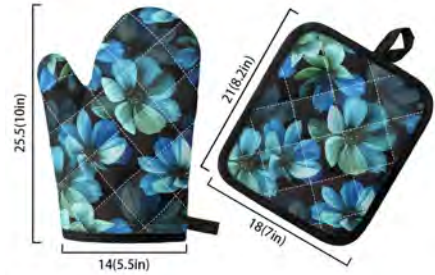

**Hues of Blue Floral
Pot Holder & Oven Mitt**

Pot Holder & Oven Mitt
Pot Holder 8.2" x 7"
Oven Mitt 10" x 5.5"
$17