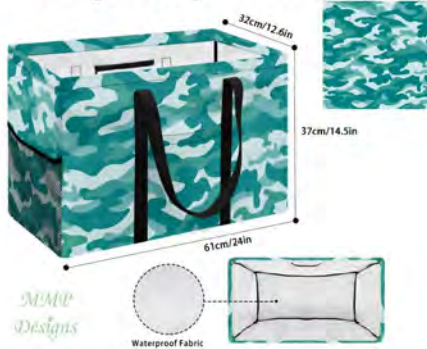

Camo - Teal
Large Collapsible Tote Bag

Camo Teal
24" x 14.5" x 12.6"
$28