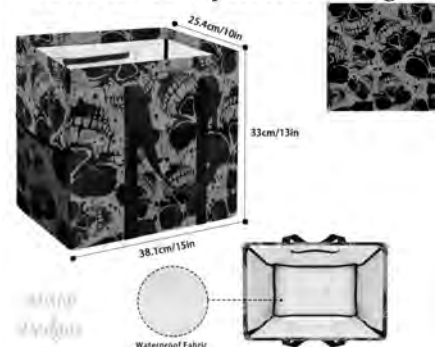

Distressed Skulls
Medium Collapsible Tote Bag

Collapsible Tote Bag - Medium
15" x 13" x 10"
$24