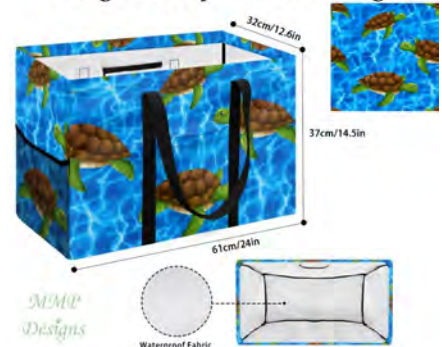

Sea Turtles

Large Collapsible Tote Bag

Collapsible Tote Bag - Large

24" x 14.5" x 12.6"

$28