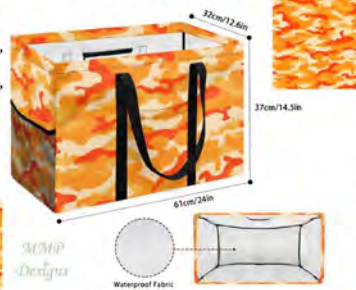

Camo - Orange
Large Collapsible Tote Bag