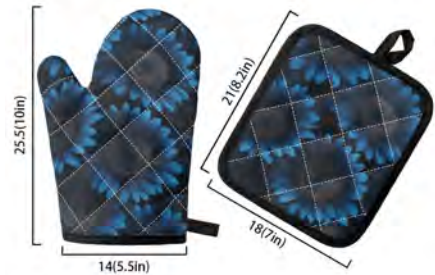

**Sapphire Floral
Pot Holder & Oven Mitt**

Pot Holder & Oven Mitt
Pot Holder 8.2" x 7"
Oven Mitt 10" x 5.5"
$17