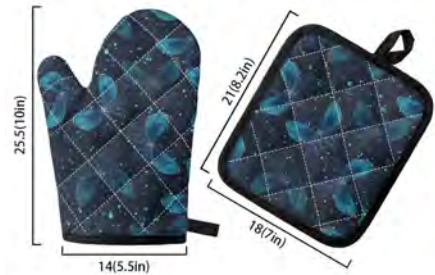

Midnight Flutters

Pot Holder & Oven Mitt

Pot Holder & Oven Mitt

Pot Holder 8.2" x 7"

Oven Mitt 10" x 5.5"

$17