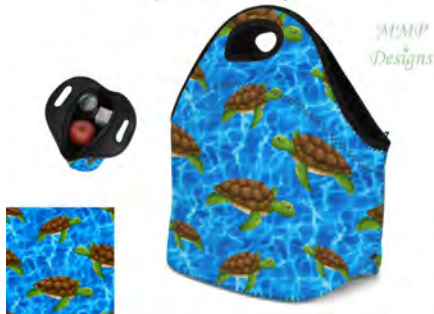

**Purple Sunflowers**

11" x 9.8" x 5.1"

\$19

**Sapphire Floral**

**Lunch Bag**

11" x 9.8" x 5.1"  
(28cm x 25cm x 13cm)

**Sapphire Floral**

11" x 9.8" x 5.1"

\$19

**Sea Turtles**

**Lunch Bag**

11" x 9.8" x 5.1"  
(28cm x 25cm x 13cm)

**Sea Turtles**

11" x 9.8" x 5.1"

\$19

**Simple Reminders**