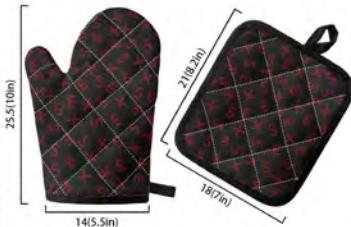

Letters
Pot Holder & Oven Mitt