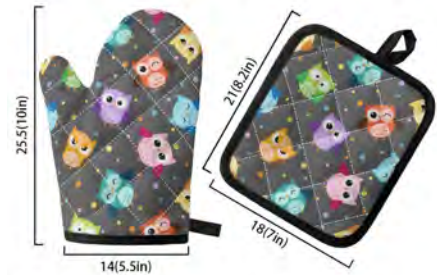

***It's Owl Cool***  
***Pot Holder & Oven Mitt***

**It's Owl Cool**  
Pot Holder 8.2" x 7"  
Oven Mitt 10" x 5.5"  
\$17

***It's Owl Good***  
***Pot Holder & Oven Mitt***

**It's Owl Good**  
Pot Holder 8.2" x 7"  
Oven Mitt 10" x 5.5"  
\$17