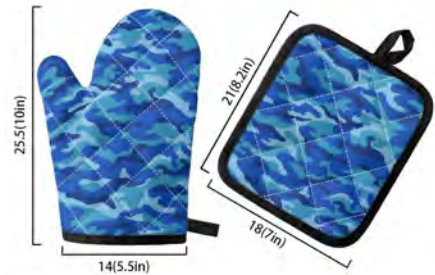

Camo - Blue
Pot Holder & Oven Mitt

Pot Holder & Oven Mitt
Pot Holder 8.2" x 7"
Oven Mitt 10" x 5.5"
$17