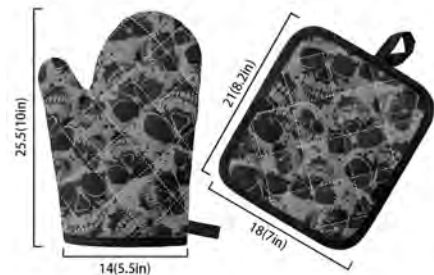

Distressed Skulls
Pot Holder & Oven Mitt

Distressed Skulls
Pot Holder 8.2" x 7"
Oven Mitt 10" x 5.5"
$17