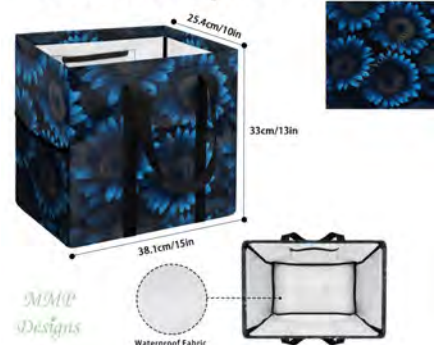

Sapphire Floral
Medium Collapsible Tote Bag

Collapsible Tote Bag - Medium
15" x 13" x 10"
$24