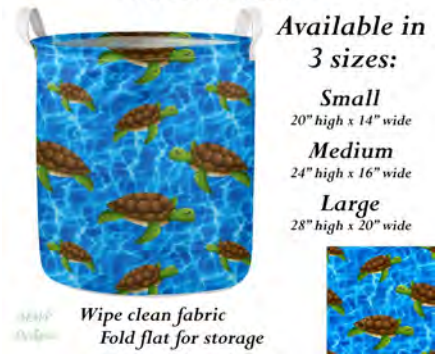

Sea Turtles
Round Basket

Round Basket
Small - 20" x 14"
Medium - 24" x 16"
Large - 28" x 20"
Small $24, Medium $26, Large $28

Available in
3 sizes:
Small
20" high x 14" wide
Medium
24" high x 16" wide
Large
28" high x 20" wide