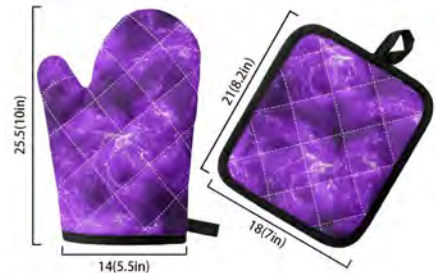

Purple Lightning
Pot Holder & Oven Mitt

Purple Lightning
Pot Holder 8.2" x 7"
Oven Mitt 10" x 5.5"
$17