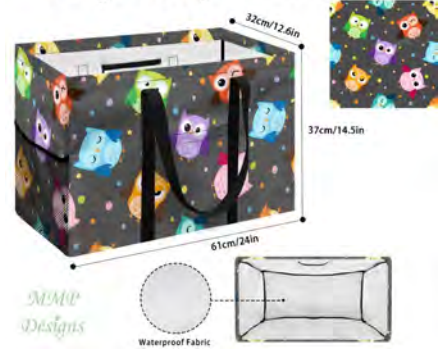

It's Owl Good
Large Collapsible Tote Bag

It's Owl Good
24" x 14.5" x 12.6"
$28