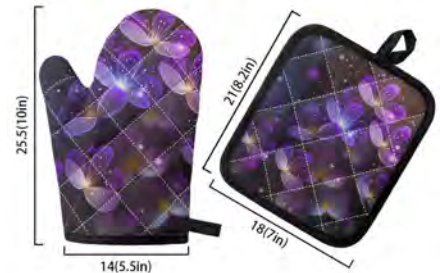

Sparkling Floral

Pot Holder & Oven Mitt

Pot Holder & Oven Mitt

Pot Holder 8.2" x 7"

Oven Mitt 10" x 5.5"

$17