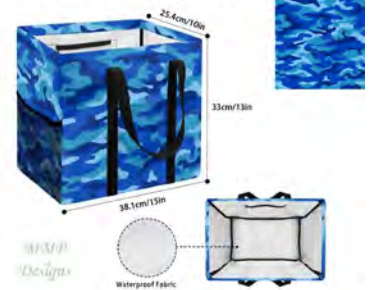

Camo - Blue
Medium Collapsible Tote Bag