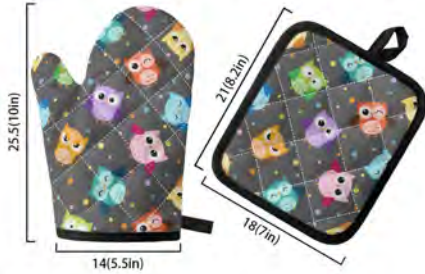

It's Owl Good
Pot Holder & Oven Mitt

Pot Holder & Oven Mitt
Pot Holder 8.2" x 7"
Oven Mitt 10" x 5.5"
$17