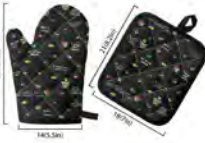

All Booked
Pot Holder & Oven Mitt