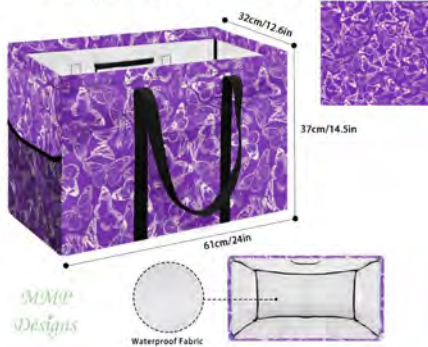

Grunge Butterflies
Large Collapsible Tote Bag