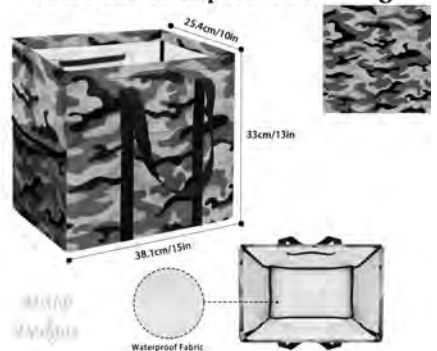

Camo - Gray
Medium Collapsible Tote Bag

Camo Gray
15" x 13" x 10"
$24