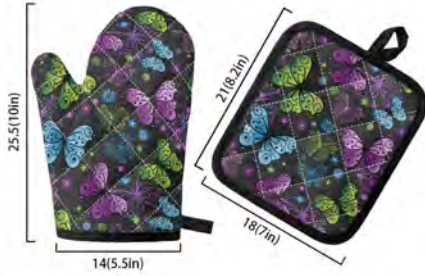

Floral Butterflies
Pot Holder & Oven Mitt