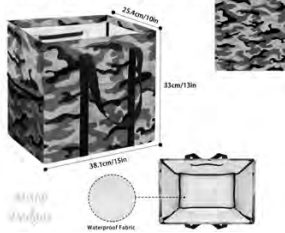

**Butterflies & Dragonflies**  
Laptop Bag

**Camo - Black**  
Large Collapsible Tote Bag

**Camo - Blue**  
Lunch Bag  
11" x 9.8" x 5.1"  
(28cm x 25cm x 13cm)

**Camo - Gray**  
Medium Collapsible Tote Bag