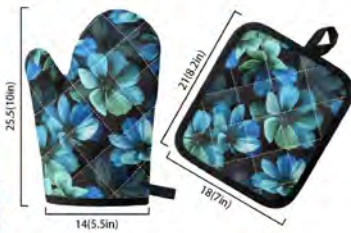

Hues of Blue Floral
Pot Holder & Oven Mitt