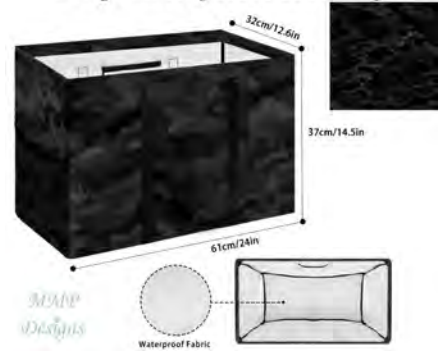

Camo - Black
Large Collapsible Tote Bag

Camo Black
24" x 14.5" x 12.6"
$28