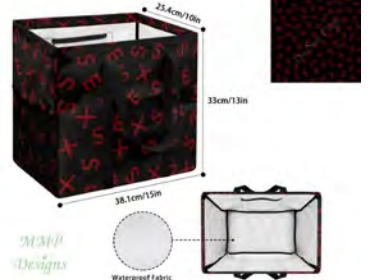

Letters
Medium Collapsible Tote Bag