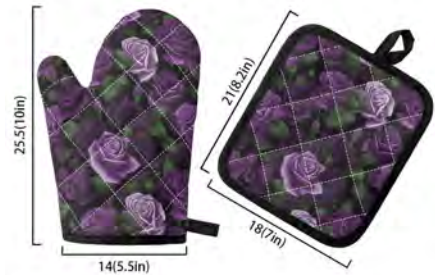

Purple Roses
Pot Holder & Oven Mitt

Pot Holder & Oven Mitt
Pot Holder 8.2" x 7"
Oven Mitt 10" x 5.5"
$17