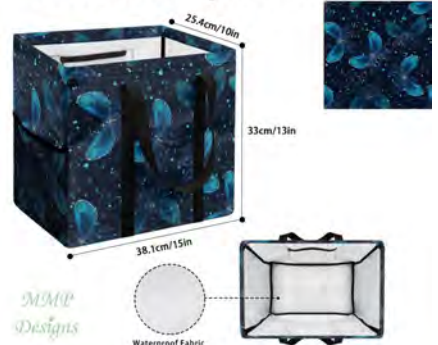

**Clogs**

Available in -  
Men's sizes:

3.5, 4.5, 5.5, 6, 7, 7.5, 8.5, 9, 10, 11, 12

Women's sizes:

4, 5, 6, 6.5, 7.5, 8, 9, 9.5, 10.5, 11.5, 12

\$39

**Midnight Flutters**

**Medium Collapsible Tote Bag**