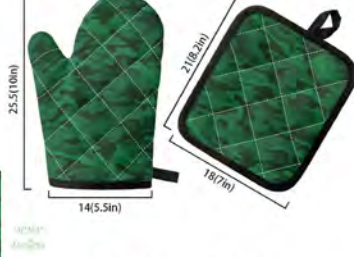

## Camo - Green

Round Basket

Available in 3 sizes:

Small

20" high x 14" wide

Medium

24" high x 16" wide

Large