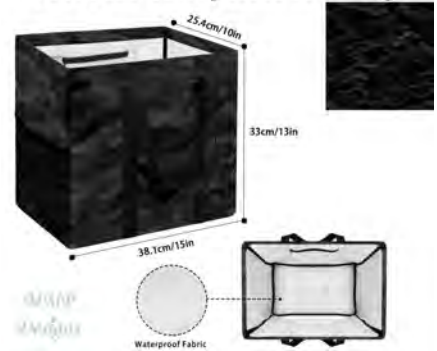

Camo - Black
Medium Collapsible Tote Bag

Camo Black
15" x 13" x 10"
$24