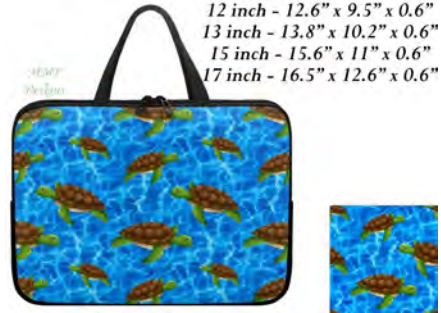

Sea Turtles
Laptop Bag

10 inch - 11.4" x 8.7" x 0.6"
12 inch - 12.6" x 9.5" x 0.6"
13 inch - 13.8" x 10.2" x 0.6"
15 inch - 15.6" x 11" x 0.6"
17 inch - 16.5" x 12.6" x 0.6"