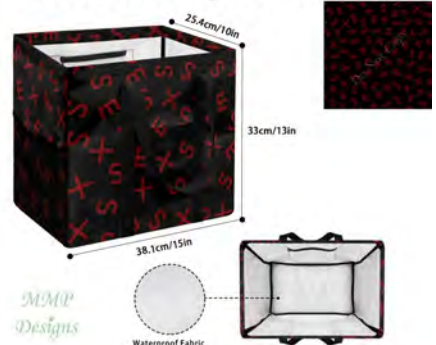

Letters
Medium Collapsible Tote Bag

Collapsible Tote Bag - Medium
15" x 13" x 10"
$24