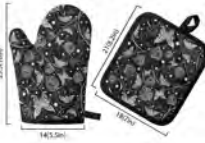

B&W Butterflies
Pot Holder & Oven Mitt