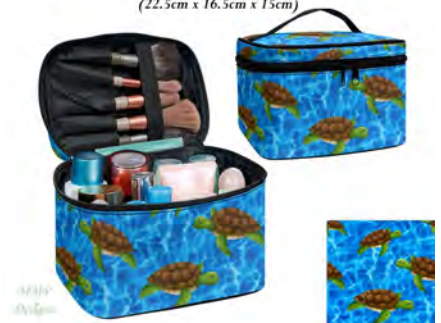

**Lunch Bag**  
 11" x 9.8" x 5.1"  
 \$19

**Sea Turtles**  
**Portable Cosmetic Bag**  
 8.9" x 6.5" x 5.9"  
 (22.5cm x 16.5cm x 15cm)

**Portable Cosmetic Bag**  
 8.9" x 6.5" x 5.9"  
 \$18

**Sea Turtles**  
Pot Holder & Oven Mitt