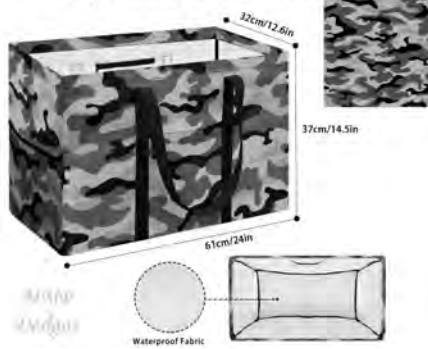

Camo - Gray
Large Collapsible Tote Bag