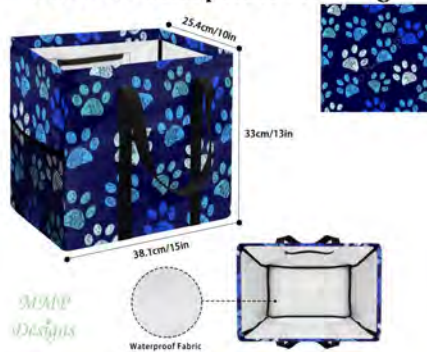

**Blue Paws
Medium Collapsible Tote Bag**