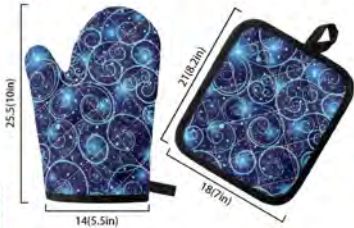

Winter Swirl
Pot Holder & Oven Mitt

25.5(10in)
14(5.5in)
21(8.2in)
18(7in)