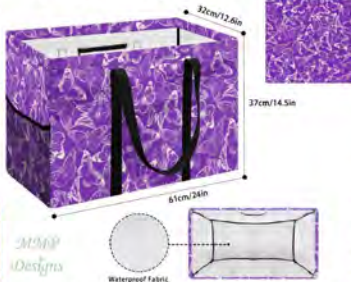

Grunge Butterflies
Large Collapsible Tote Bag