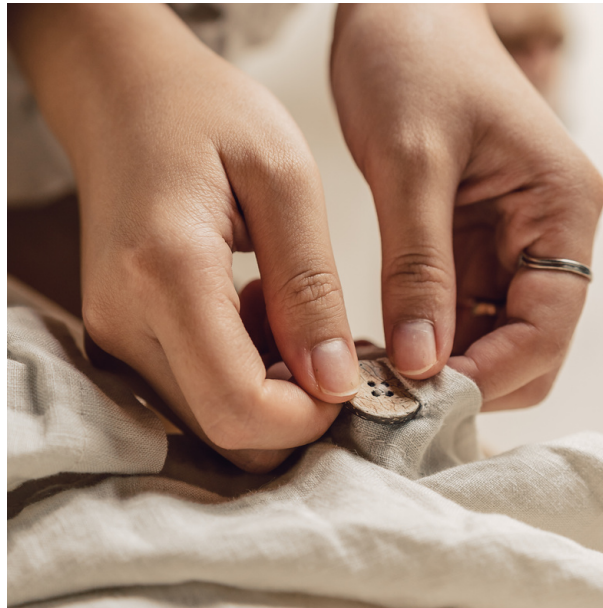

100% French Linen Duvet Covers & Bedding

The heirloom quality linen duvet cover can be added to protect the weighted blanket.

The stonewashed French linen has exceptional longevity and durability, as well as a lovely softness that increases with time.