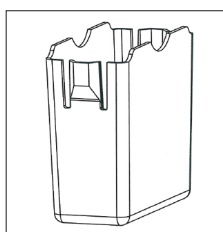

Caixa moedas
Coin collect box