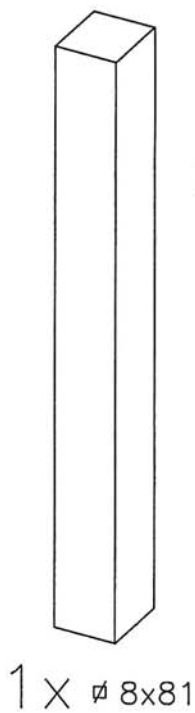

Locks / - Mortise locks 2 followers / WC
Ref. F.940-0.6.05
 Coin lock for WC

F.940-0.6.05
COIN LOCK FOR WC

- Coin lock
- Ideal to control wc access.
- Works with 0.50€ coins
- Passage mode: it works without introducing coins, as an option.
- Option: with other coins (0.20€, 1€, 2€), by request.
- Locks with passage latch (included)
- Emergency release on the exterior
- Option with passage mode functions
- With green / red indicator
- Ambidextrous - Right / Left
- Door thickness: 35-40mm
- Option: 13mm of thickness by request
- It has an internal counter for how many times the door has been opened.
- Security key to open the coin lock included
- Aluminium spring hinge for self-closing included

Trinco
Latch

Caixa moedas
Coin collect box

Dobradilha com mola
Hinge with spring

Instrucciones de Montaje
 Assembly Instructions
 Montageanleitung
 Notice de Montage
 Istruzioni di Montaggio

F.940-0.6.05

1x