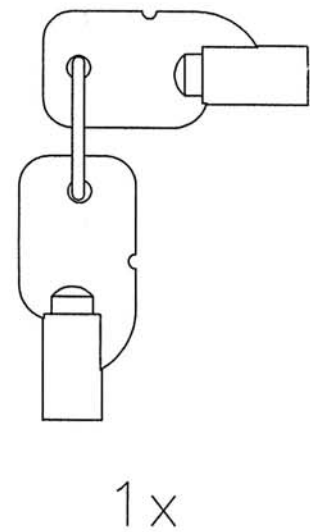

Locks / - Mortise locks 2 followers / WC
Ref. F.940-0.6.05
 Coin lock for WC

F.940-0.6.05
COIN LOCK FOR WC

- Coin lock
- Ideal to control wc access.
- Works with 0.50€ coins
- Passage mode: it works without introducing coins, as an option.
- Option: with other coins (0.20€, 1€, 2€), by request.
- Locks with passage latch (included)
- Emergency release on the exterior
- Option with passage mode functions
- With green / red indicator
- Ambidextrous - Right / Left
- Door thickness: 35-40mm
- Option: 13mm of thickness by request
- It has an internal counter for how many times the door has been opened.
- Security key to open the coin lock included
- Aluminium spring hinge for self-closing included

Kit with:

- Case with interior and exterior lock mechanism
- Passage latch
- Spring hinge
- Key for coin lock
- Hex key for emergency release
- Screws and mounting accessories

Manufactured in anti-corrosion material
 Finish: Grey Lacquered

Trinco
Latch

Caixa moedas
Coin collect box

Dobradilha com mola
Hinge with spring

Instrucciones de Montaje
 Assembly Instructions
 Montageanleitung
 Notice de Montage
 Istruzioni di Montaggio

F.940-0.6.05

1x