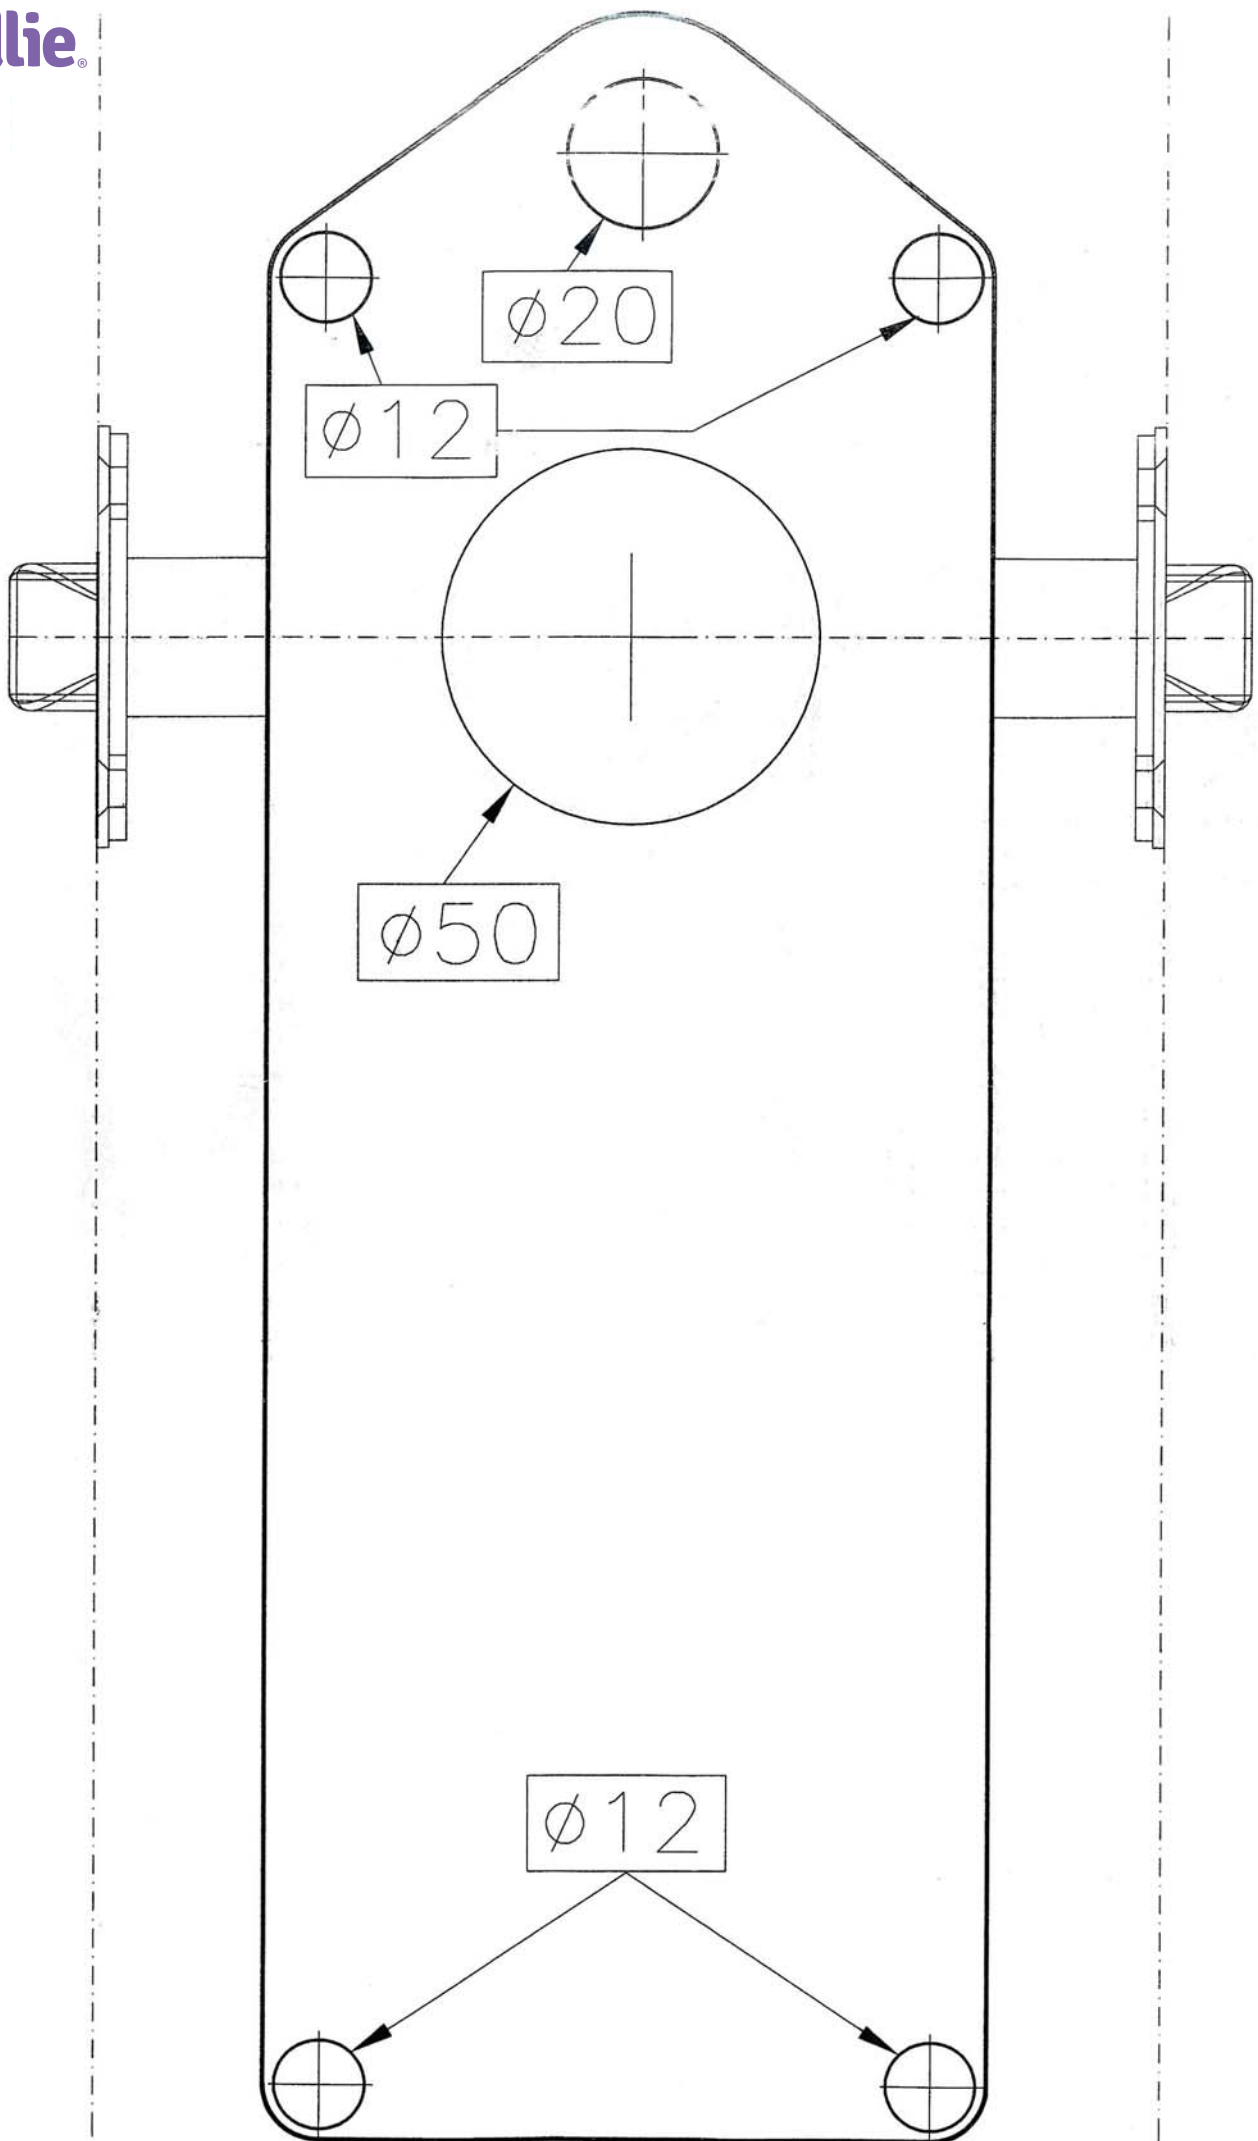

Locks / - Mortise locks 2 followers / WC
Ref. F.940-0.6.05
 Coin lock for WC

F.940-0.6.05
COIN LOCK FOR WC

- Coin lock
- Ideal to control wc access.
- Works with 0.50€ coins
- Passage mode: it works without introducing coins, as an option.
- Option: with other coins (0.20€, 1€, 2€), by request.
- Locks with passage latch (included)
- Emergency release on the exterior
- Option with passage mode functions
- With green / red indicator
- Ambidextrous - Right / Left
- Door thickness: 35-40mm
- Option: 13mm of thickness by request
- It has an internal counter for how many times the door has been opened.
- Security key to open the coin lock included
- Aluminium spring hinge for self-closing included

Trinco
Latch

Caixa moedas
Coin collect box

Dobradilha com mola
Hinge with spring

Instrucciones de Montaje
 Assembly Instructions
 Montageanleitung
 Notice de Montage
 Istruzioni di Montaggio

F.940-0.6.05

1x