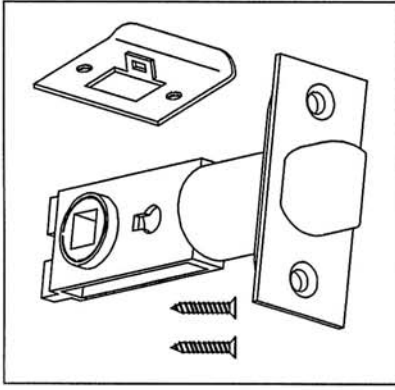

Locks / - Mortise locks 2 followers / WC
Ref. F.940-0.6.05
 Coin lock for WC

F.940-0.6.05
COIN LOCK FOR WC

- Coin lock
- Ideal to control wc access.
- Works with 0.50€ coins
- Passage mode: it works without introducing coins, as an option.
- Option: with other coins (0.20€, 1€, 2€), by request.
- Locks with passage latch (included)
- Emergency release on the exterior
- Option with passage mode functions
- With green / red indicator
- Ambidextrous - Right / Left
- Door thickness: 35-40mm
- Option: 13mm of thickness by request
- It has an internal counter for how many times the door has been opened.
- Security key to open the coin lock included
- Aluminium spring hinge for self-closing included

Kit with:

- Case with interior and exterior lock mechanism
- Passage latch
- Spring hinge
- Key for coin lock
- Hex key for emergency release
- Screws and mounting accessories

Manufactured in anti-corrosion material
 Finish: Grey Lacquered

Trinco
Latch

Caixa moedas
Coin collect box

Dobradilha com mola
Hinge with spring

Instrucciones de Montaje
 Assembly Instructions
 Montageanleitung
 Notice de Montage
 Istruzioni di Montaggio

F.940-0.6.05

1x