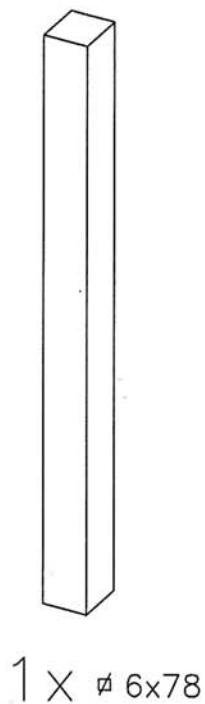

Locks / - Mortise locks 2 followers / WC
Ref. F.940-0.6.05
 Coin lock for WC

F.940-0.6.05
COIN LOCK FOR WC

- Coin lock
- Ideal to control wc access.
- Works with 0.50€ coins
- Passage mode: it works without introducing coins, as an option.
- Option: with other coins (0.20€, 1€, 2€), by request.
- Locks with passage latch (included)
- Emergency release on the exterior
- Option with passage mode functions
- With green / red indicator
- Ambidextrous - Right / Left
- Door thickness: 35-40mm
- Option: 13mm of thickness by request
- It has an internal counter for how many times the door has been opened.
- Security key to open the coin lock included
- Aluminium spring hinge for self-closing included

Trinco
Latch

Caixa moedas
Coin collect box

Dobradilha com mola
Hinge with spring

Instrucciones de Montaje
 Assembly Instructions
 Montageanleitung
 Notice de Montage
 Istruzioni di Montaggio

F.940-0.6.05

1x