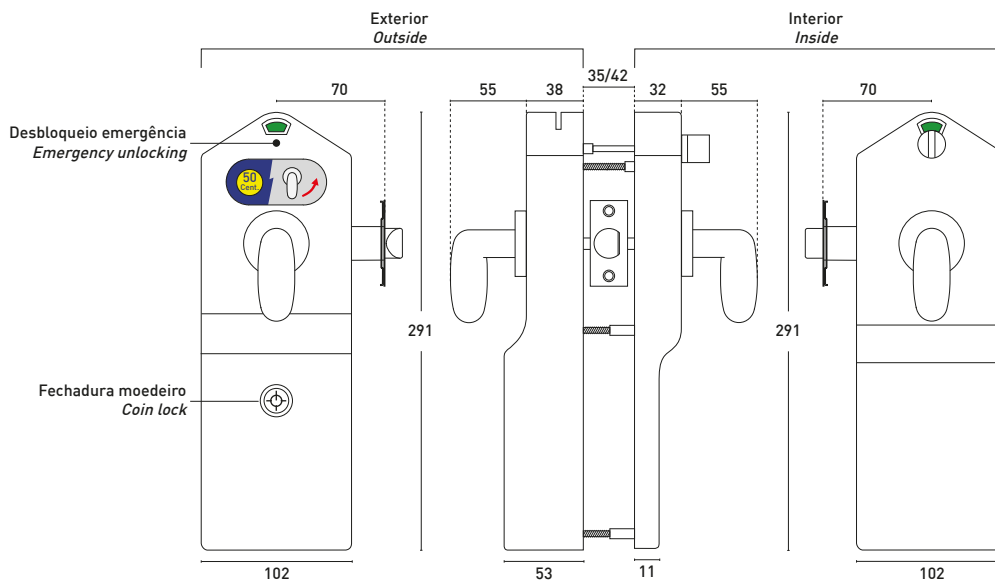

Locks / - Mortise locks 2 followers / WC
Ref. F.940-0.6.05
 Coin lock for WC

F.940-0.6.05
COIN LOCK FOR WC

- Coin lock
- Ideal to control wc access.
- Works with 0.50€ coins
- Passage mode: it works without introducing coins, as an option.
- Option: with other coins (0.20€, 1€, 2€), by request.
- Locks with passage latch (included)
- Emergency release on the exterior
- Option with passage mode functions
- With green / red indicator
- Ambidextrous - Right / Left
- Door thickness: 35-40mm
- Option: 13mm of thickness by request
- It has an internal counter for how many times the door has been opened.
- Security key to open the coin lock included
- Aluminium spring hinge for self-closing included

Kit with:

- Case with interior and exterior lock mechanism
- Passage latch
- Spring hinge
- Key for coin lock
- Hex key for emergency release
- Screws and mounting accessories

Manufactured in anti-corrosion material
 Finish: Grey Lacquered

Trinco
Latch

Caixa moedas
Coin collect box

Dobradilha com mola
Hinge with spring

Instrucciones de Montaje
 Assembly Instructions
 Montageanleitung
 Notice de Montage
 Istruzioni di Montaggio

F.940-0.6.05

1x