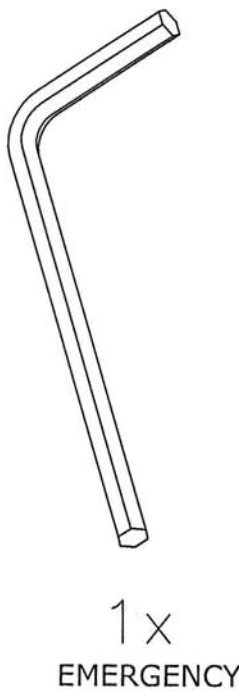

Locks / - Mortise locks 2 followers / WC
Ref. F.940-0.6.05
 Coin lock for WC

F.940-0.6.05
COIN LOCK FOR WC

- Coin lock
- Ideal to control wc access.
- Works with 0.50€ coins
- Passage mode: it works without introducing coins, as an option.
- Option: with other coins (0.20€, 1€, 2€), by request.
- Locks with passage latch (included)
- Emergency release on the exterior
- Option with passage mode functions
- With green / red indicator
- Ambidextrous - Right / Left
- Door thickness: 35-40mm
- Option: 13mm of thickness by request
- It has an internal counter for how many times the door has been opened.
- Security key to open the coin lock included
- Aluminium spring hinge for self-closing included

Kit with:

- Case with interior and exterior lock mechanism
- Passage latch
- Spring hinge
- Key for coin lock
- Hex key for emergency release
- Screws and mounting accessories

Manufactured in anti-corrosion material
 Finish: Grey Lacquered

Trinco
Latch

Caixa moedas
Coin collect box

Dobradilha com mola
Hinge with spring

Instrucciones de Montaje
 Assembly Instructions
 Montageanleitung
 Notice de Montage
 Istruzioni di Montaggio

F.940-0.6.05

1x