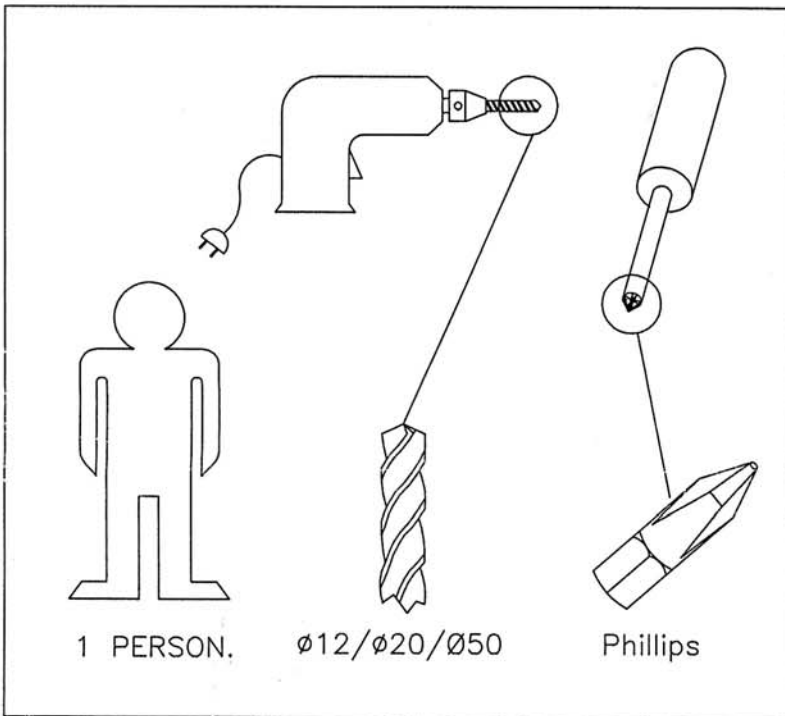

Locks / - Mortise locks 2 followers / WC
Ref. F.940-0.6.05
 Coin lock for WC

F.940-0.6.05
COIN LOCK FOR WC

- Coin lock
- Ideal to control wc access.
- Works with 0.50€ coins
- Passage mode: it works without introducing coins, as an option.
- Option: with other coins (0.20€, 1€, 2€), by request.
- Locks with passage latch (included)
- Emergency release on the exterior
- Option with passage mode functions
- With green / red indicator
- Ambidextrous - Right / Left
- Door thickness: 35-40mm
- Option: 13mm of thickness by request
- It has an internal counter for how many times the door has been opened.
- Security key to open the coin lock included
- Aluminium spring hinge for self-closing included

Trinco
Latch

Caixa moedas
Coin collect box

Dobradilha com mola
Hinge with spring

Instrucciones de Montaje
 Assembly Instructions
 Montageanleitung
 Notice de Montage
 Istruzioni di Montaggio

F.940-0.6.05

1x