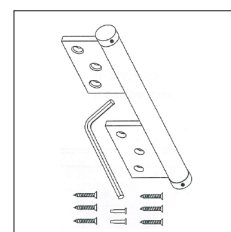

Locks / - Mortise locks 2 followers / WC
Ref. F.940-0.6.05
 Coin lock for WC

F.940-0.6.05
COIN LOCK FOR WC

- Coin lock
- Ideal to control wc access.
- Works with 0.50€ coins
- Passage mode: it works without introducing coins, as an option.
- Option: with other coins (0.20€, 1€, 2€), by request.
- Locks with passage latch (included)
- Emergency release on the exterior
- Option with passage mode functions
- With green / red indicator
- Ambidextrous - Right / Left
- Door thickness: 35-40mm
- Option: 13mm of thickness by request
- It has an internal counter for how many times the door has been opened.
- Security key to open the coin lock included
- Aluminium spring hinge for self-closing included

Kit with:

- Case with interior and exterior lock mechanism
- Passage latch
- Spring hinge
- Key for coin lock
- Hex key for emergency release
- Screws and mounting accessories

Manufactured in anti-corrosion material
 Finish: Grey Lacquered

Trinco
Latch

Caixa moedas
Coin collect box

Dobradilha com mola
Hinge with spring

Instrucciones de Montaje
 Assembly Instructions
 Montageanleitung
 Notice de Montage
 Istruzioni di Montaggio

F.940-0.6.05

1x