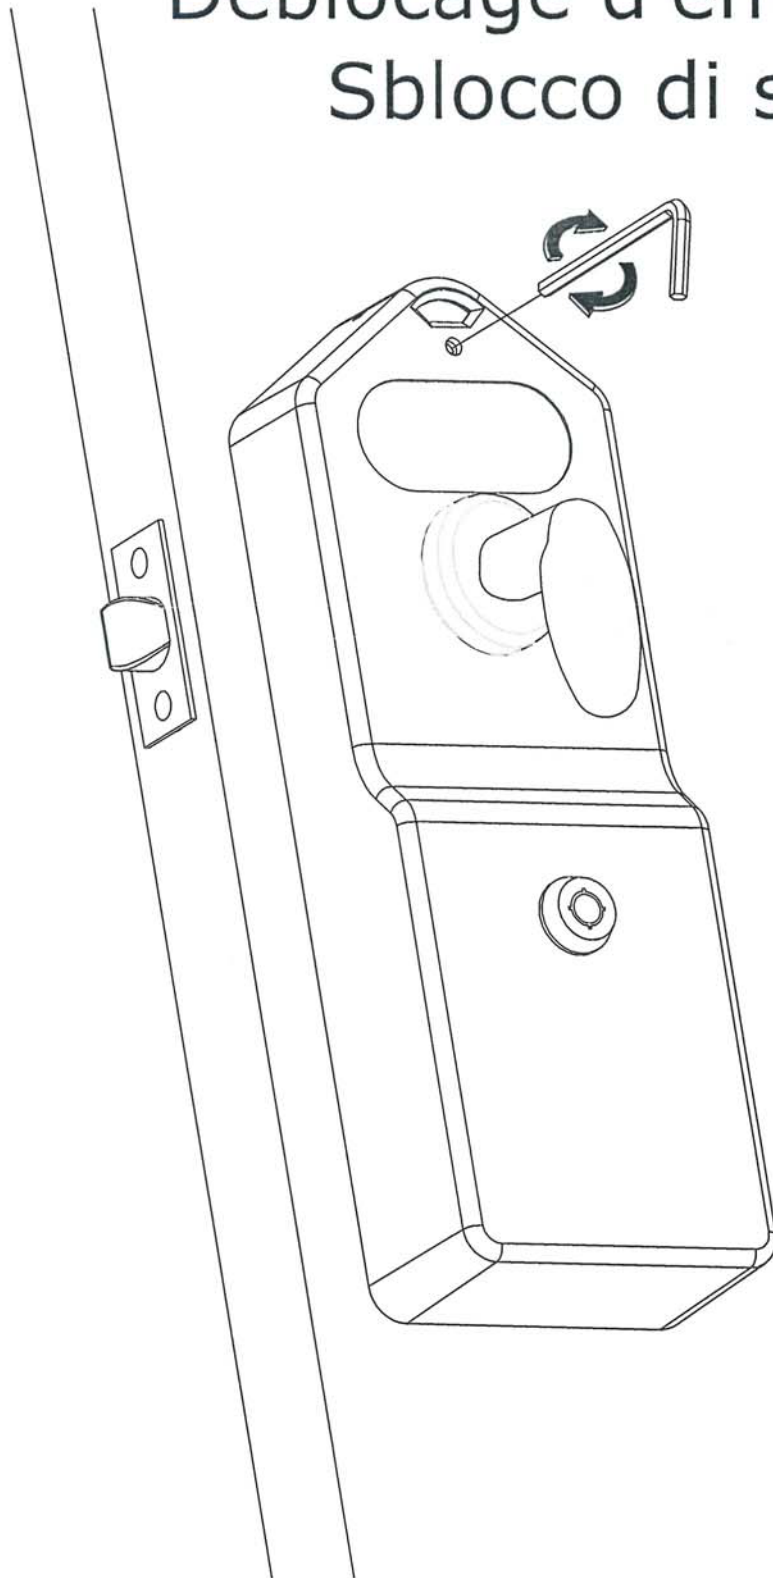

Desbloqueo de Emergencia

Emergency Unblocking

Notfall-Entsperrung

Déblocage d'urgence

Sblocco di sicurezza