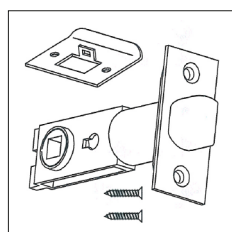

Locks / - Mortise locks 2 followers / WC
Ref. F.940-0.6.05
 Coin lock for WC

F.940-0.6.05
COIN LOCK FOR WC

- Coin lock
- Ideal to control wc access.
- Works with 0.50€ coins
- Passage mode: it works without introducing coins, as an option.
- Option: with other coins (0.20€, 1€, 2€), by request.
- Locks with passage latch (included)
- Emergency release on the exterior
- Option with passage mode functions
- With green / red indicator
- Ambidextrous - Right / Left
- Door thickness: 35-40mm
- Option: 13mm of thickness by request
- It has an internal counter for how many times the door has been opened.
- Security key to open the coin lock included
- Aluminium spring hinge for self-closing included

Kit with:

- Case with interior and exterior lock mechanism
- Passage latch
- Spring hinge
- Key for coin lock
- Hex key for emergency release
- Screws and mounting accessories

Manufactured in anti-corrosion material
 Finish: Grey Lacquered