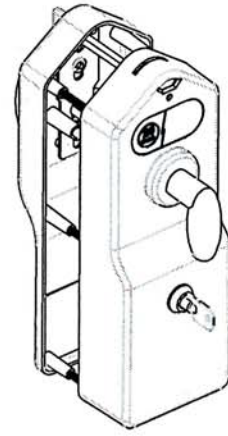

Locks / - Mortise locks 2 followers / WC
Ref. F.940-0.6.05
 Coin lock for WC

F.940-0.6.05
COIN LOCK FOR WC

- Coin lock
- Ideal to control wc access.
- Works with 0.50€ coins
- Passage mode: it works without introducing coins, as an option.
- Option: with other coins (0.20€, 1€, 2€), by request.
- Locks with passage latch (included)
- Emergency release on the exterior
- Option with passage mode functions
- With green / red indicator
- Ambidextrous - Right / Left
- Door thickness: 35-40mm
- Option: 13mm of thickness by request
- It has an internal counter for how many times the door has been opened.
- Security key to open the coin lock included
- Aluminium spring hinge for self-closing included

Kit with:

- Case with interior and exterior lock mechanism
- Passage latch
- Spring hinge
- Key for coin lock
- Hex key for emergency release
- Screws and mounting accessories

Manufactured in anti-corrosion material
 Finish: Grey Lacquered

Trinco
Latch

Caixa moedas
Coin collect box

Dobradilha com mola
Hinge with spring

Instrucciones de Montaje
 Assembly Instructions
 Montageanleitung
 Notice de Montage
 Istruzioni di Montaggio

F.940-0.6.05

1x