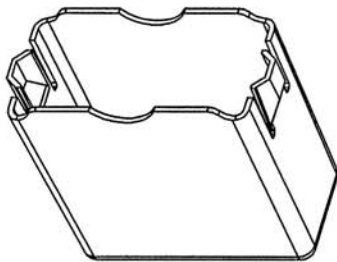

Locks / - Mortise locks 2 followers / WC
Ref. F.940-0.6.05
 Coin lock for WC

F.940-0.6.05
COIN LOCK FOR WC

- Coin lock
- Ideal to control wc access.
- Works with 0.50€ coins
- Passage mode: it works without introducing coins, as an option.
- Option: with other coins (0.20€, 1€, 2€), by request.
- Locks with passage latch (included)
- Emergency release on the exterior
- Option with passage mode functions
- With green / red indicator
- Ambidextrous - Right / Left
- Door thickness: 35-40mm
- Option: 13mm of thickness by request
- It has an internal counter for how many times the door has been opened.
- Security key to open the coin lock included
- Aluminium spring hinge for self-closing included

Trinco
Latch

Caixa moedas
Coin collect box

Dobradilha com mola
Hinge with spring

Instrucciones de Montaje
 Assembly Instructions
 Montageanleitung
 Notice de Montage
 Istruzioni di Montaggio

F.940-0.6.05

1x