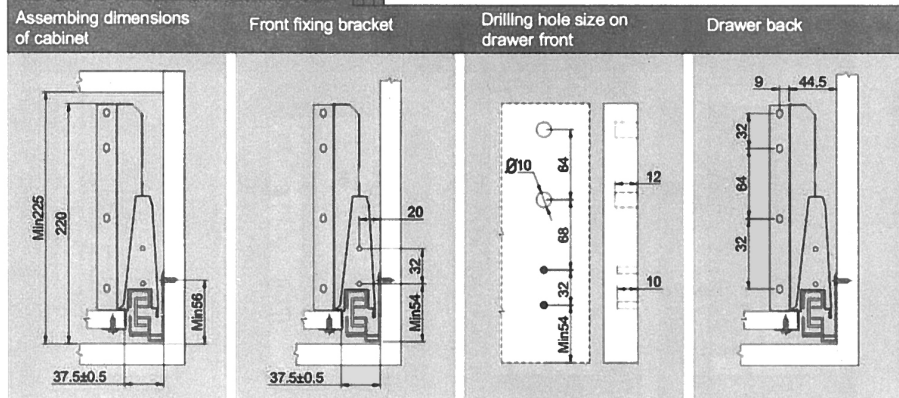

Components

1. Cabinet profiles: (L/R)	5. Metal drawer back
2. Drawer profiles: (L/R)	6. Gallery tube
3. Front panel	7. Middle tube
4. Rear connecting bracket	8. Front fixing brackets

Nominal length	Internal drawer length	Min. installation length of drawer
270mm	244mm	280mm
300mm	274mm	310mm
350mm	324mm	360mm
400mm	374mm	410mm
450mm	424mm	460mm
500mm	474mm	510mm
550mm	524mm	560mm

A/B-140 Installation dimensions

A/B-164 Installation dimensions

A/B-204 Installation dimensions

A/B-86 Installation dimensions

A/B-120 Installation dimensions

A/B120-164 Installation dimensions

A/B120-204 Installation dimensions

Bottom and back panels measurement

Slide installation

Installation & Disassembling manual

Drawer front adjustment

Install & Dismantle of drawer