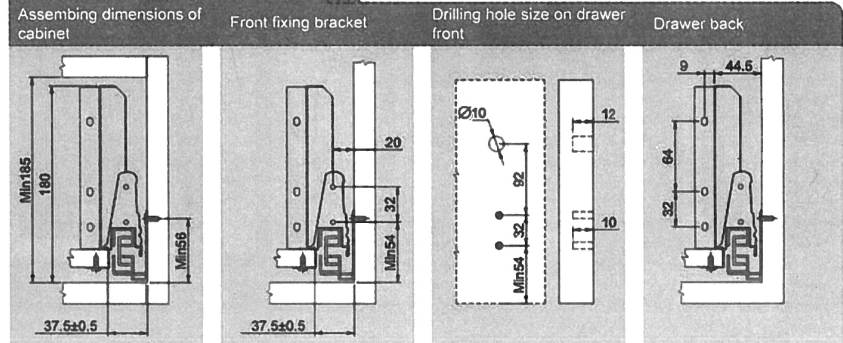

Components

1. Cabinet profiles: (L/R)	5. Metal drawer back
2. Drawer profiles: (L/R)	6. Gallery tube
3. Front panel	7. Middle tube
4. Rear connecting bracket	8. Front fixing brackets

Nominal length	Internal drawer length	Min. installation length of drawer
270mm	244mm	280mm
300mm	274mm	310mm
350mm	324mm	360mm
400mm	374mm	410mm
450mm	424mm	460mm
500mm	474mm	510mm
550mm	524mm	560mm

A/B-140 Installation dimensions

A/B-164 Installation dimensions

A/B-204 Installation dimensions

A/B-86 Installation dimensions

A/B-120 Installation dimensions

A/B120-164 Installation dimensions

A/B120-204 Installation dimensions

Bottom and back panels measurement

Slide installation

Installation & Disassembling manual

Drawer front adjustment

Install & Dismantle of drawer