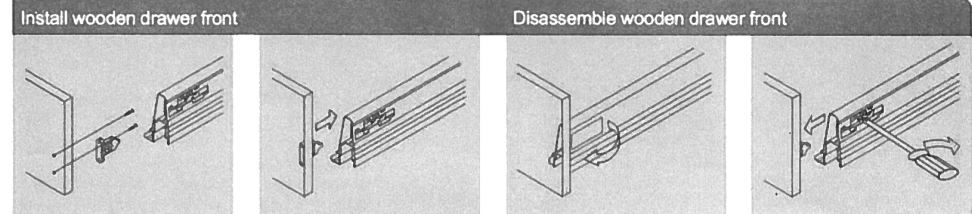

Components

1. Cabinet profiles: (L/R)	5. Metal drawer back
2. Drawer profiles: (L/R)	6. Gallery tube
3. Front panel	7. Middle tube
4. Rear connecting bracket	8. Front fixing brackets

Nominal length	Internal drawer length	Min. installation length of drawer
270mm	244mm	280mm
300mm	274mm	310mm
350mm	324mm	360mm
400mm	374mm	410mm
450mm	424mm	460mm
500mm	474mm	510mm
550mm	524mm	560mm

A/B-140 Installation dimensions

A/B-164 Installation dimensions

A/B-204 Installation dimensions

A/B-86 Installation dimensions

A/B-120 Installation dimensions

A/B120-164 Installation dimensions

A/B120-204 Installation dimensions

Bottom and back panels measurement

Slide installation

Installation & Disassembling manual

Drawer front adjustment

Install & Dismantle of drawer