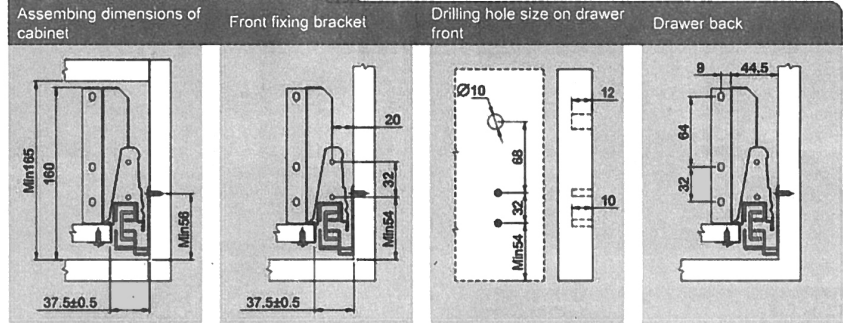

Components

1. Cabinet profiles: (L/R)	5. Metal drawer back
2. Drawer profiles: (L/R)	6. Gallery tube
3. Front panel	7. Middle tube
4. Rear connecting bracket	8. Front fixing brackets

Nominal length	Internal drawer length	Min. installation length of drawer
270mm	244mm	280mm
300mm	274mm	310mm
350mm	324mm	360mm
400mm	374mm	410mm
450mm	424mm	460mm
500mm	474mm	510mm
550mm	524mm	560mm

A/B-140 Installation dimensions

A/B-164 Installation dimensions

A/B-204 Installation dimensions

A/B-86 Installation dimensions

A/B-120 Installation dimensions

A/B120-164 Installation dimensions

A/B120-204 Installation dimensions

Bottom and back panels measurement

Slide installation

Installation & Disassembling manual

Drawer front adjustment

Install & Dismantle of drawer