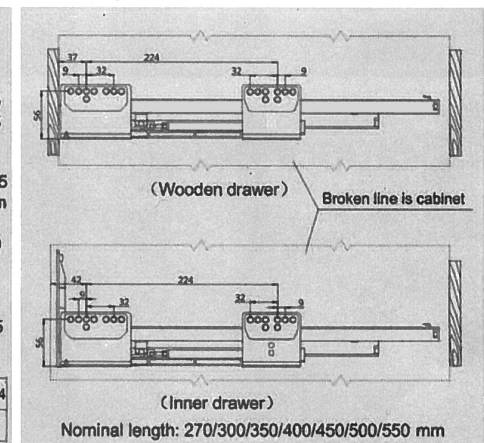

Components

1. Cabinet profiles: (L/R)	5. Metal drawer back
2. Drawer profiles: (L/R)	6. Gallery tube
3. Front panel	7. Middle tube
4. Rear connecting bracket	8. Front fixing brackets

Nominal length	Internal drawer length	Min. installation length of drawer
270mm	244mm	280mm
300mm	274mm	310mm
350mm	324mm	360mm
400mm	374mm	410mm
450mm	424mm	460mm
500mm	474mm	510mm
550mm	524mm	560mm

A/B-140 Installation dimensions

A/B-164 Installation dimensions

A/B-204 Installation dimensions

A/B-86 Installation dimensions

A/B-120 Installation dimensions

A/B120-164 Installation dimensions

A/B120-204 Installation dimensions

Bottom and back panels measurement

Slide installation

Installation & Disassembling manual

Drawer front adjustment

Install & Dismantle of drawer