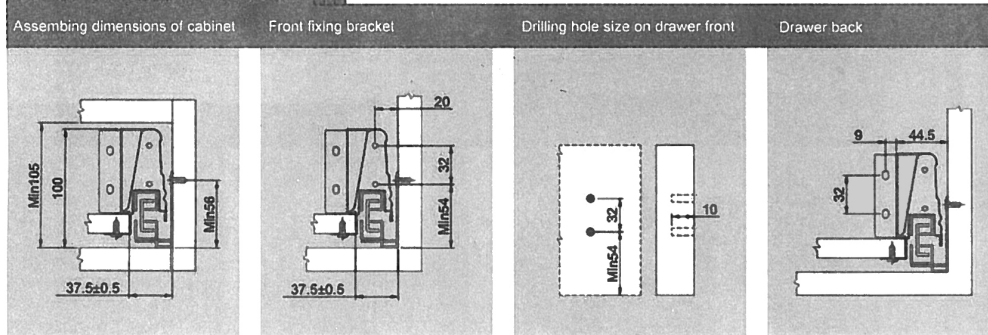

Components

1. Cabinet profiles: (L/R)	5. Metal drawer back
2. Drawer profiles: (L/R)	6. Gallery tube
3. Front panel	7. Middle tube
4. Rear connecting bracket	8. Front fixing brackets

Nominal length	Internal drawer length	Min. installation length of drawer
270mm	244mm	280mm
300mm	274mm	310mm
350mm	324mm	360mm
400mm	374mm	410mm
450mm	424mm	460mm
500mm	474mm	510mm
550mm	524mm	560mm

A/B-140 Installation dimensions

A/B-164 Installation dimensions

A/B-204 Installation dimensions

A/B-86 Installation dimensions

A/B-120 Installation dimensions

A/B120-164 Installation dimensions

A/B120-204 Installation dimensions

Bottom and back panels measurement

Slide installation

Installation & Disassembling manual

Drawer front adjustment

Install & Dismantle of drawer