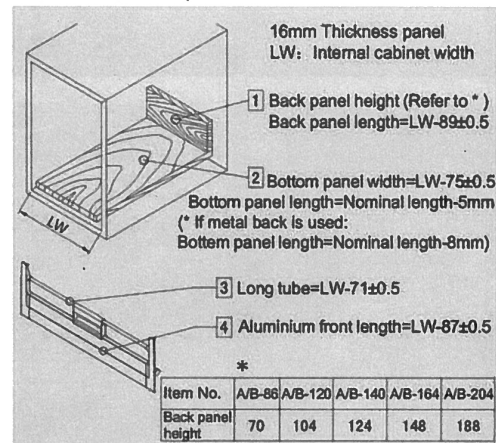

Components

1. Cabinet profiles: (L/R)	5. Metal drawer back
2. Drawer profiles: (L/R)	6. Gallery tube
3. Front panel	7. Middle tube
4. Rear connecting bracket	8. Front fixing brackets

Nominal length	Internal drawer length	Min. installation length of drawer
270mm	244mm	280mm
300mm	274mm	310mm
350mm	324mm	360mm
400mm	374mm	410mm
450mm	424mm	460mm
500mm	474mm	510mm
550mm	524mm	560mm

A/B-140 Installation dimensions

A/B-164 Installation dimensions

A/B-204 Installation dimensions

A/B-86 Installation dimensions

A/B-120 Installation dimensions

A/B120-164 Installation dimensions

A/B120-204 Installation dimensions

Bottom and back panels measurement

Slide installation

Installation & Disassembling manual

Drawer front adjustment

Install & Dismantle of drawer