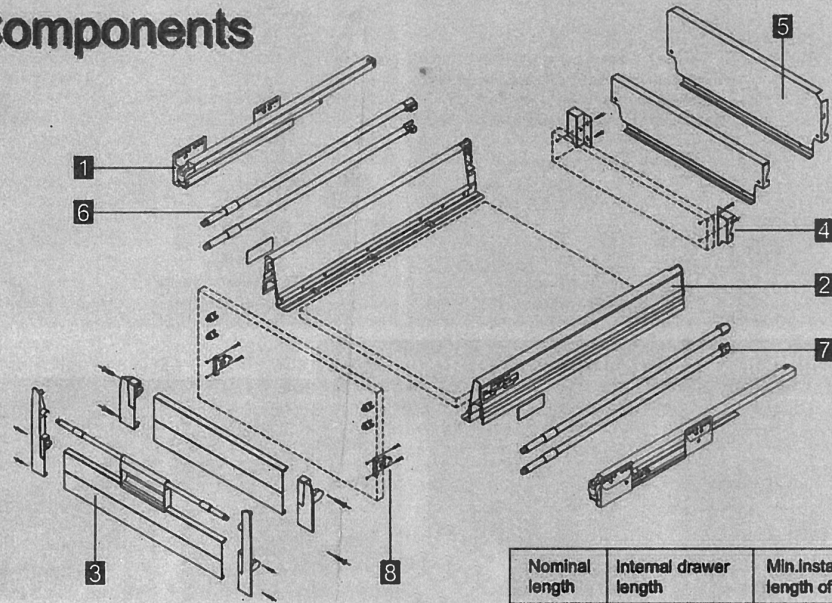

Components

1. Cabinet profiles: (L/R)	5. Metal drawer back
2. Drawer profiles: (L/R)	6. Gallery tube
3. Front panel	7. Middle tube
4. Rear connecting bracket	8. Front fixing brackets

Nominal length	Internal drawer length	Min. installation length of drawer
270mm	244mm	280mm
300mm	274mm	310mm
350mm	324mm	360mm
400mm	374mm	410mm
450mm	424mm	460mm
500mm	474mm	510mm
550mm	524mm	560mm

A/B-140 Installation dimensions

A/B-164 Installation dimensions

A/B-204 Installation dimensions

A/B-86 Installation dimensions

A/B-120 Installation dimensions

A/B120-164 Installation dimensions

A/B120-204 Installation dimensions

Bottom and back panels measurement

Slide installation

Installation & Disassembling manual

Drawer front adjustment

Install & Dismantle of drawer