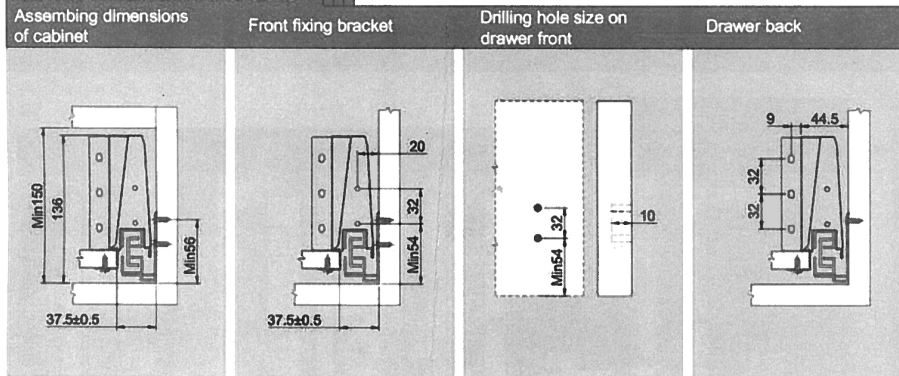

Components

1. Cabinet profiles: (L/R)	5. Metal drawer back
2. Drawer profiles: (L/R)	6. Gallery tube
3. Front panel	7. Middle tube
4. Rear connecting bracket	8. Front fixing brackets

Nominal length	Internal drawer length	Min. installation length of drawer
270mm	244mm	280mm
300mm	274mm	310mm
350mm	324mm	360mm
400mm	374mm	410mm
450mm	424mm	460mm
500mm	474mm	510mm
550mm	524mm	560mm

A/B-140 Installation dimensions

A/B-164 Installation dimensions

A/B-204 Installation dimensions

A/B-86 Installation dimensions

A/B-120 Installation dimensions

A/B120-164 Installation dimensions

A/B120-204 Installation dimensions

Bottom and back panels measurement

Slide installation

Installation & Disassembling manual

Drawer front adjustment

Install & Dismantle of drawer