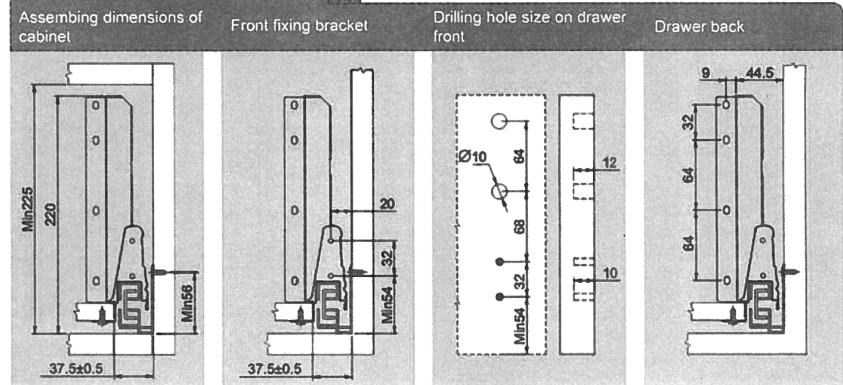

Components

1. Cabinet profiles: (L/R)	5. Metal drawer back
2. Drawer profiles: (L/R)	6. Gallery tube
3. Front panel	7. Middle tube
4. Rear connecting bracket	8. Front fixing brackets

Nominal length	Internal drawer length	Min. installation length of drawer
270mm	244mm	280mm
300mm	274mm	310mm
350mm	324mm	360mm
400mm	374mm	410mm
450mm	424mm	460mm
500mm	474mm	510mm
550mm	524mm	560mm

A/B-140 Installation dimensions

A/B-164 Installation dimensions

A/B-204 Installation dimensions

A/B-86 Installation dimensions

A/B-120 Installation dimensions

A/B120-164 Installation dimensions

A/B120-204 Installation dimensions

Bottom and back panels measurement

Slide installation

Installation & Disassembling manual

Drawer front adjustment

Install & Dismantle of drawer