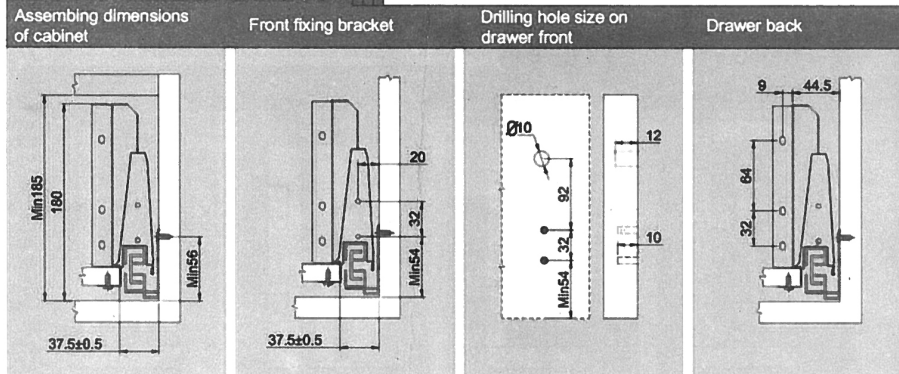

Components

1. Cabinet profiles: (L/R)	5. Metal drawer back
2. Drawer profiles: (L/R)	6. Gallery tube
3. Front panel	7. Middle tube
4. Rear connecting bracket	8. Front fixing brackets

Nominal length	Internal drawer length	Min. installation length of drawer
270mm	244mm	280mm
300mm	274mm	310mm
350mm	324mm	360mm
400mm	374mm	410mm
450mm	424mm	460mm
500mm	474mm	510mm
550mm	524mm	560mm

A/B-140 Installation dimensions

A/B-164 Installation dimensions

A/B-204 Installation dimensions

A/B-86 Installation dimensions

A/B-120 Installation dimensions

A/B120-164 Installation dimensions

A/B120-204 Installation dimensions

Bottom and back panels measurement

Slide installation

Installation & Disassembling manual

Drawer front adjustment

Install & Dismantle of drawer