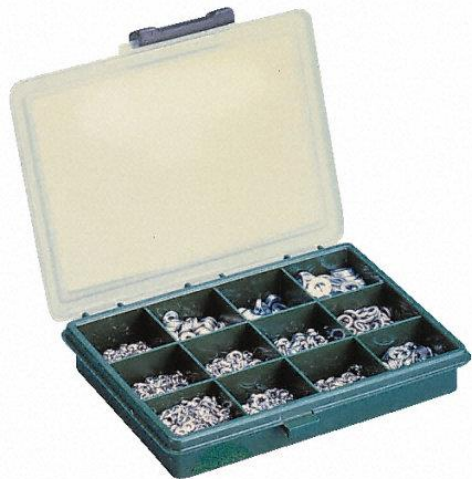

# 1500 Piece Internal Tooth, Plain, Spring Washer Kit

[RS Stock No. 665-7321](#)

**Features:**

Finish : Plain  
Washer Type : Internal Tooth, Plain, Spring  
Material : Stainless Steel

Kit Contents				
Kit Description	Size	Plain	Spring	Shake proof
<b>A2 Stainless Steel - Metric</b>	<b>Washers type &amp; quantity</b>			
Kit containing plain (flat), single-coil spring and internal-teeth shake proof washers, supplied in polypropylene storage cases	<b>M2</b>	200	200	200
	<b>M2.5</b>	200	200	200
	<b>M3</b>	200	200	200
	<b>M4</b>	100	100	100
	<b>M5</b>	100	100	100
	<b>M6</b>	100	100	100