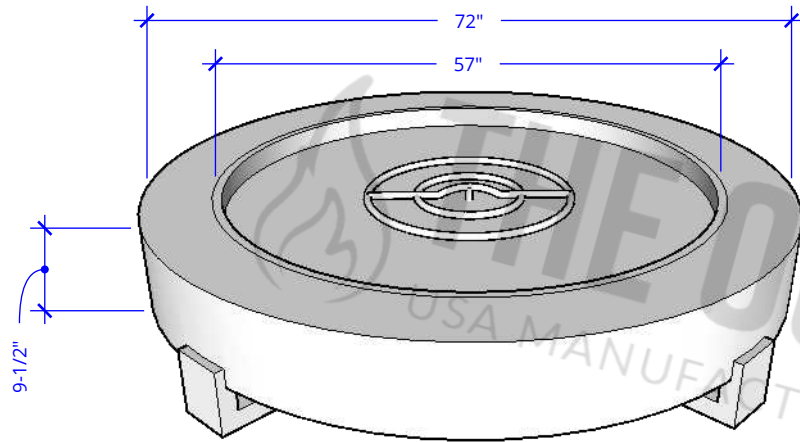

HOLLISTER FIRE PIT - 72"

Powder Coat

ISOMETRIC VIEW

TOP VIEW

FRONT VIEW

72" Hollister Fire Pit - Powder Coat Metal	
SKU	OPT-HOLPC72(XXXX)
Material	Powder Coat
Finish	TBD
Gas Type	Natural Gas/Liquid Propane
BTUs	65,000
Sugg. Fire Glass	314 Lbs