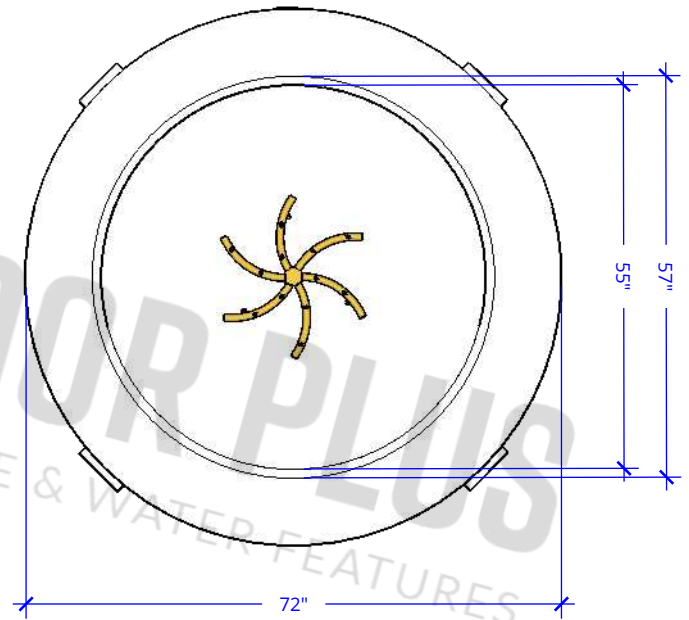

HOLLISTER FIRE PIT - 72"

Powder Coat

ISOMETRIC VIEW

TOP VIEW

FRONT VIEW

72" Hollister Fire Pit - Powder Coat Metal	
SKU	OPT-HOLPC72(XXXX)
Material	Powder Coat
Finish	TBD
Gas Type	Natural Gas/Liquid Propane
BTUs	65,000
Sugg. Fire Glass	314 Lbs