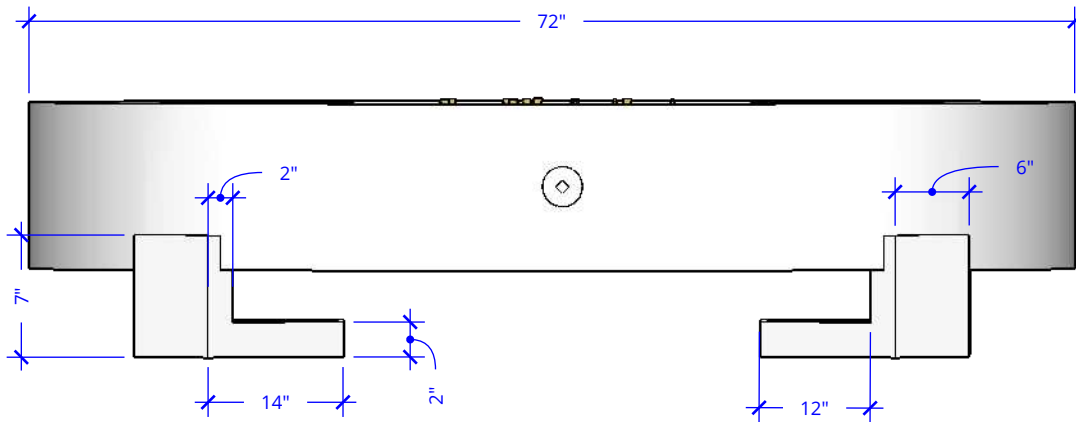

HOLLISTER FIRE PIT - 72"

Powder Coat

ISOMETRIC VIEW

TOP VIEW

FRONT VIEW

72" Hollister Fire Pit - Powder Coat Metal	
SKU	OPT-HOLPC72(XXXX)
Material	Powder Coat
Finish	TBD
Gas Type	Natural Gas/Liquid Propane
BTUs	65,000
Sugg. Fire Glass	314 Lbs