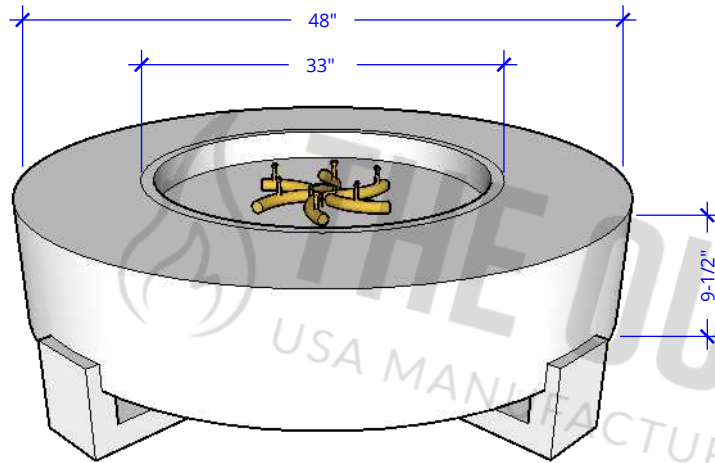

HOLLISTER FIRE PIT - 48"

Powder Coat

ISOMETRIC VIEW

TOP VIEW

FRONT VIEW

48" Hollister Fire Pit - Powder Coat Metal	
SKU	OPT-HOLPC48(XXXX)
Material	Powder Coat
Finish	TBD
Gas Type	Natural Gas/Liquid Propane
BTUs	65,000
Sugg. Fire Glass	100 Lbs