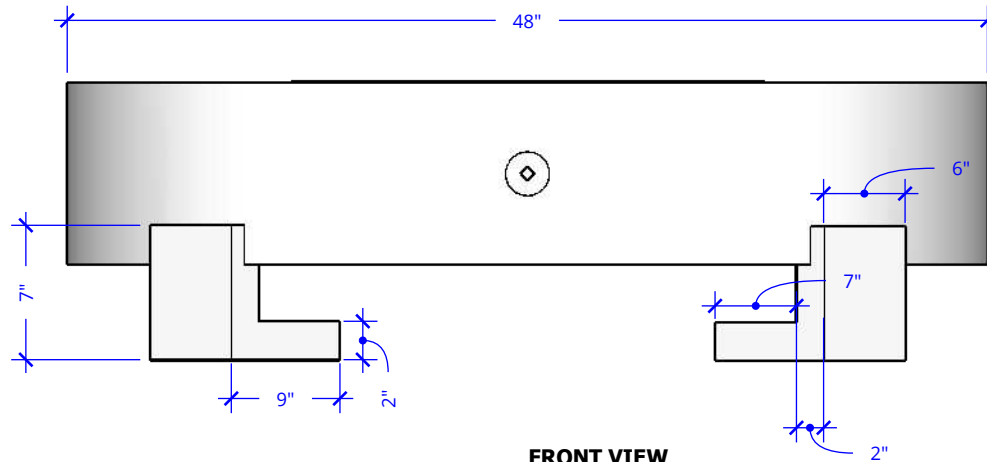

HOLLISTER FIRE PIT - 48"

Powder Coat

ISOMETRIC VIEW

TOP VIEW

FRONT VIEW

48" Hollister Fire Pit - Powder Coat Metal	
SKU	OPT-HOLPC48(XXXX)
Material	Powder Coat
Finish	TBD
Gas Type	Natural Gas/Liquid Propane
BTUs	65,000
Sugg. Fire Glass	100 Lbs