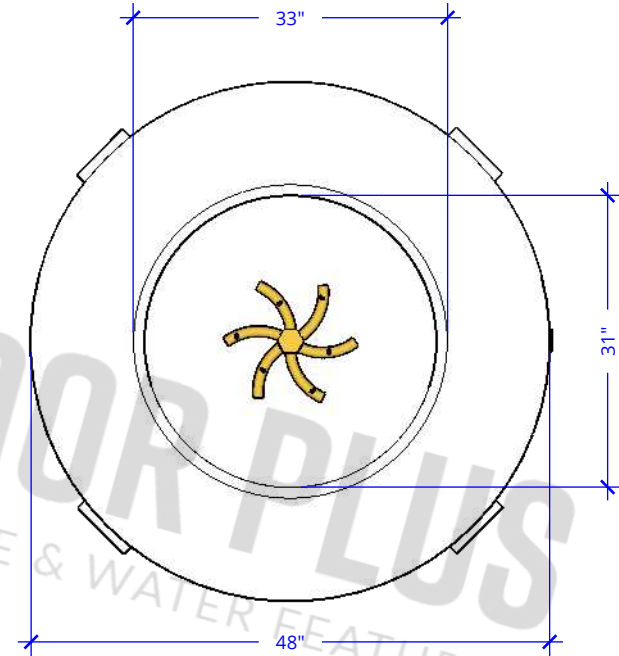

HOLLISTER FIRE PIT - 48"

Powder Coat

ISOMETRIC VIEW

TOP VIEW

FRONT VIEW

48" Hollister Fire Pit - Powder Coat Metal	
SKU	OPT-HOLPC48(XXXX)
Material	Powder Coat
Finish	TBD
Gas Type	Natural Gas/Liquid Propane
BTUs	65,000
Sugg. Fire Glass	100 Lbs