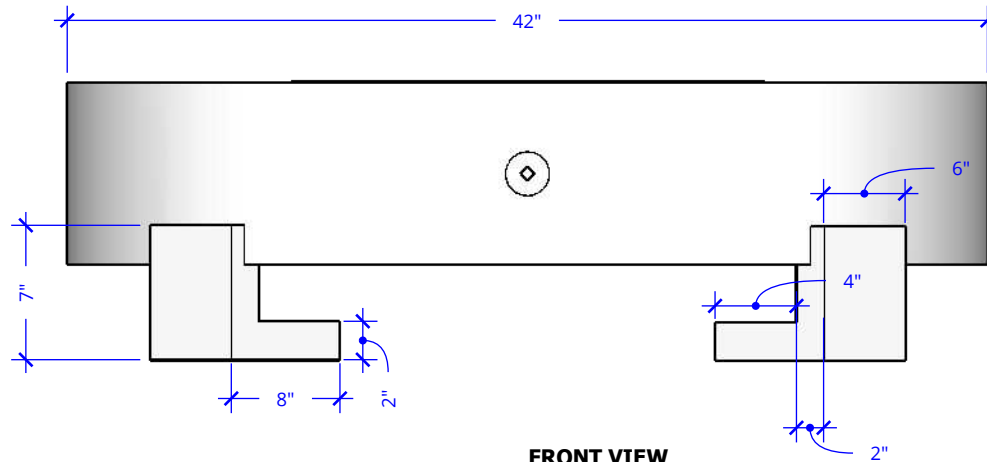

HOLLISTER FIRE PIT - 42"

Powder Coat

ISOMETRIC VIEW

TOP VIEW

FRONT VIEW

42" Hollister Fire Pit- Powder Coat Metal	
SKU	OPT-HOLPC42(XXXX)
Material	Powder Coat
Finish	TBD
Gas Type	Natural Gas/Liquid Propane
BTUs	65,000
Sugg. Fire Glass	65 Lbs