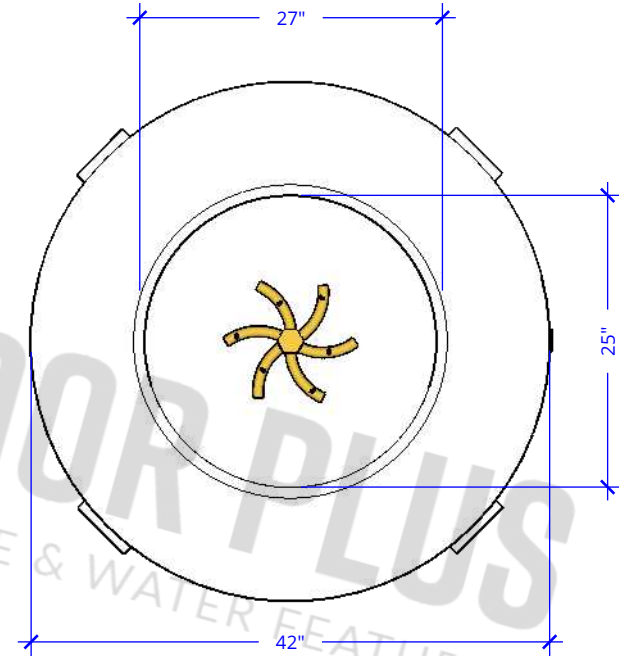

HOLLISTER FIRE PIT - 42"

Powder Coat

ISOMETRIC VIEW

TOP VIEW

FRONT VIEW

42" Hollister Fire Pit- Powder Coat Metal	
SKU	OPT-HOLPC42(XXXX)
Material	Powder Coat
Finish	TBD
Gas Type	Natural Gas/Liquid Propane
BTUs	65,000
Sugg. Fire Glass	65 Lbs