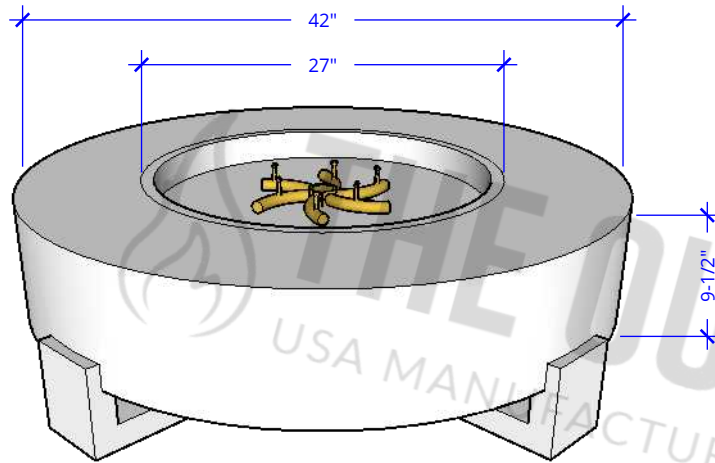

HOLLISTER FIRE PIT - 42"

Powder Coat

ISOMETRIC VIEW

TOP VIEW

FRONT VIEW

42" Hollister Fire Pit- Powder Coat Metal	
SKU	OPT-HOLPC42(XXXX)
Material	Powder Coat
Finish	TBD
Gas Type	Natural Gas/Liquid Propane
BTUs	65,000
Sugg. Fire Glass	65 Lbs